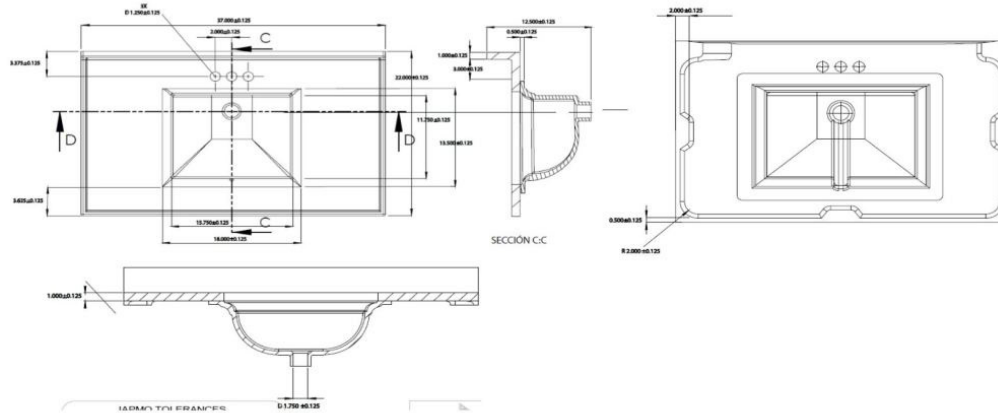

Wave Cultured Marble Vanity Top 37" Moonscape Grey

SPECIFICATIONS

MATERIAL:	Cultured Marble
TOOLS NEEDED FOR INSTALLATION:	100% silicone
ASSEMBLED DIMENSIONS:	1.25" H x 37" L x 22" D
ASSEMBLED WEIGHT:	39 lbs.
FAUCET TYPE:	Lav Centerset
NUMBER OF MOUNTING HOLES:	3
BOWL MATERIAL:	Cultured Marble
BACK SPLASH INCLUDED:	Yes
COLOR:	Moonscape Grey
NUMBER OF BOWLS:	1
BOWL DIMENSIONS:	12.5" H x 18" W x 13.5" D
BOWL SHAPE:	Rectangle
SINK THICKNESS:	0.95"
MOUNTING TYPE:	Integrated
OVERFLOW HOLE:	Yes