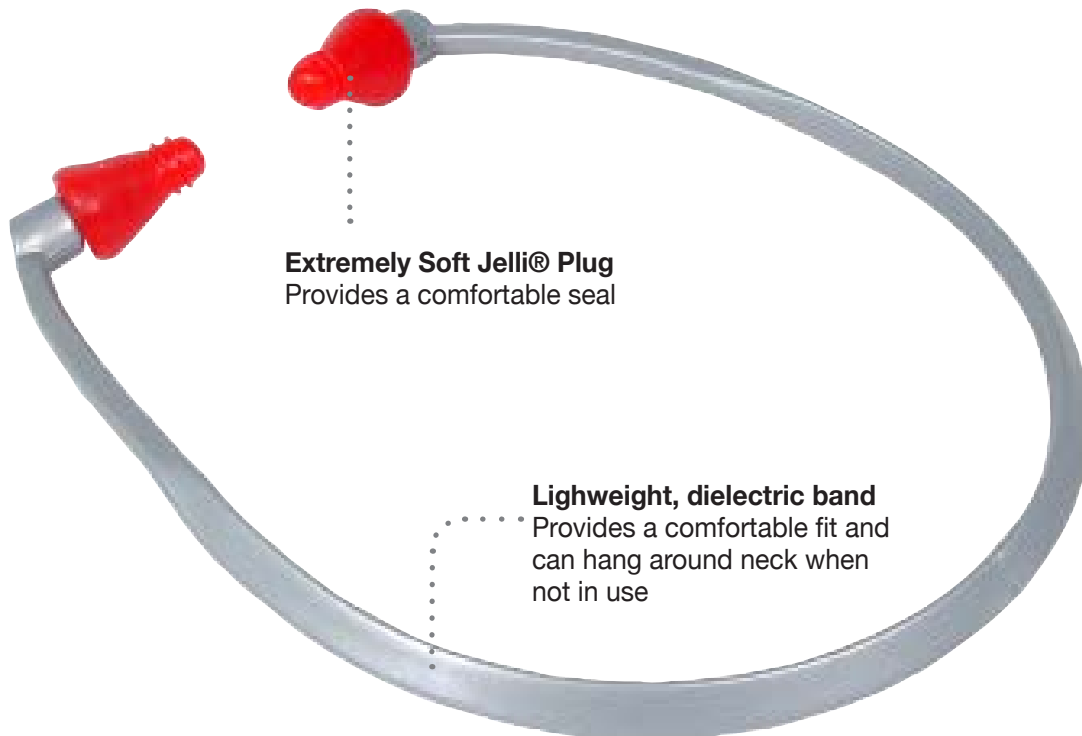

Reusable Banded Hearing Protection

23
NRR

Lightweight dielectric design fitted with super soft Jelli® Plugs. Jelli® Plugs are washable and reusable. Earplug angle is engineered to align with ear canal for maximum sound attenuation and comfort.

RadBand™	
Part No.	Description
RB1100	Banded Hearing Protection
JP2000ID	Replacement Jelli® Plugs

Packaging	
Unit	Qty
Box	10
Case	100

Compliant with ANSI S3.19-1974 Standards

www.radians.com

Headquarters

5305 Distriplex Farms Drive
Memphis, TN 38141
Toll Free: 877-723-4267
Phone: 901-388-7776 / Fax: 901-266-2558