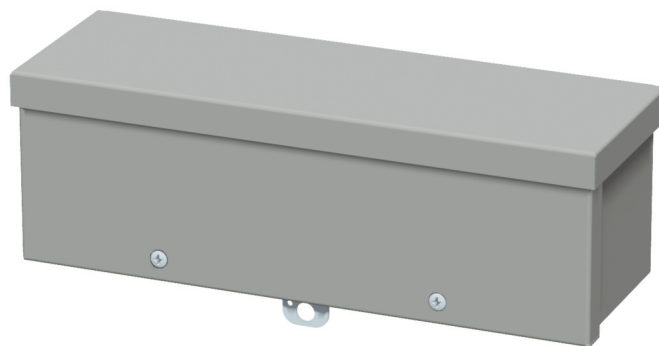

WEATHERPROOF WIRING TROUGHS

The **1300 CH** are specially designed for outdoor wiring installations in order to protect against rain, sleet and snow.

CSA Certified / UL Listed / NEMA / EEMAC 3R / IP32

Technical specifications:

- Made of high quality steel.
- The top of the enclosure serves as a dripshield.
- The cover slips on and is fastened by screws.
- Four internal mounting holes are provided.
- Finished with heat fused powder paint, electrostatically applied on a pretreated base.
- Paint color : ANSI/ASA 61 smooth gray.