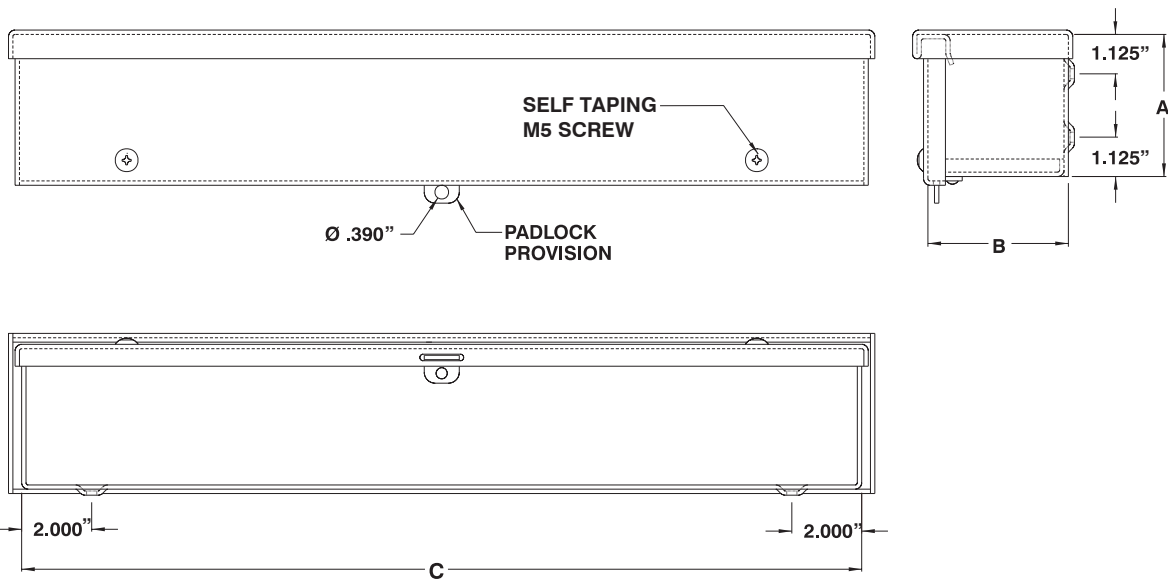

WEATHERPROOF WIRING TROUGHS

The **1300 CH** are specially designed for outdoor wiring installations in order to protect against rain, sleet and snow.

CSA Certified / UL Listed / NEMA / EEMAC 3R / IP32

Technical specifications:

- Made of high quality steel.
- The top of the enclosure serves as a dripshield.
- The cover slips on and is fastened by screws.
- Four internal mounting holes are provided.
- Finished with heat fused powder paint, electrostatically applied on a pretreated base.
- Paint color : ANSI/ASA 61 smooth gray.

CATALOG NUMBER	DIMENSIONS			SHIP WGHT LBS.
	A	B	C	
1300 CH040412	4	4	12	6
1300 CH040424	4	4	24	10
1300 CH040436	4	4	36	16
1300 CH040448	4	4	48	20
1300 CH040460	4	4	60	25
1300 CH060612	6	6	12	9
1300 CH060624	6	6	24	16
1300 CH060636	6	6	36	23
1300 CH060648	6	6	48	29
1300 CH060660	6	6	60	32
1300 CH060672	6	6	72	43
1300 CH080824	8	8	24	15
1300 CH080836	8	8	36	19
1300 CH080848	8	8	48	33
1300 CH080860	8	8	60	41
1300 CH121236	12	12	36	35
1300 CH121260	12	12	60	57