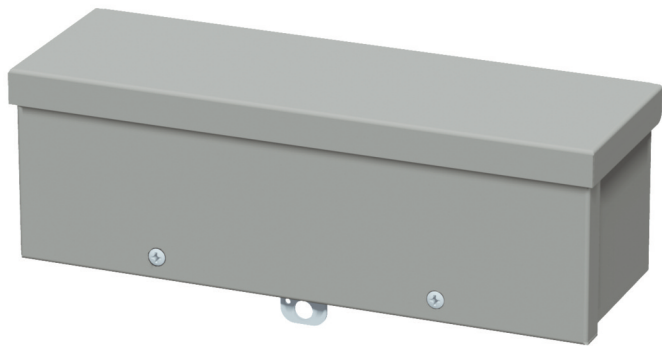

WEATHERPROOF WIRING TROUGHS

The **1300 CH** are specially designed for outdoor wiring installations in order to protect against rain, sleet and snow.

CSA Certified / UL Listed / NEMA / EEMAC 3R / IP32

Technical specifications:

- Made of high quality steel.
- The top of the enclosure serves as a dripshield.
- The cover slips on and is fastened by screws.
- Four internal mounting holes are provided.
- Finished with heat fused powder paint, electrostatically applied on a pretreated base.
- Paint color : ANSI/ASA 61 smooth gray.