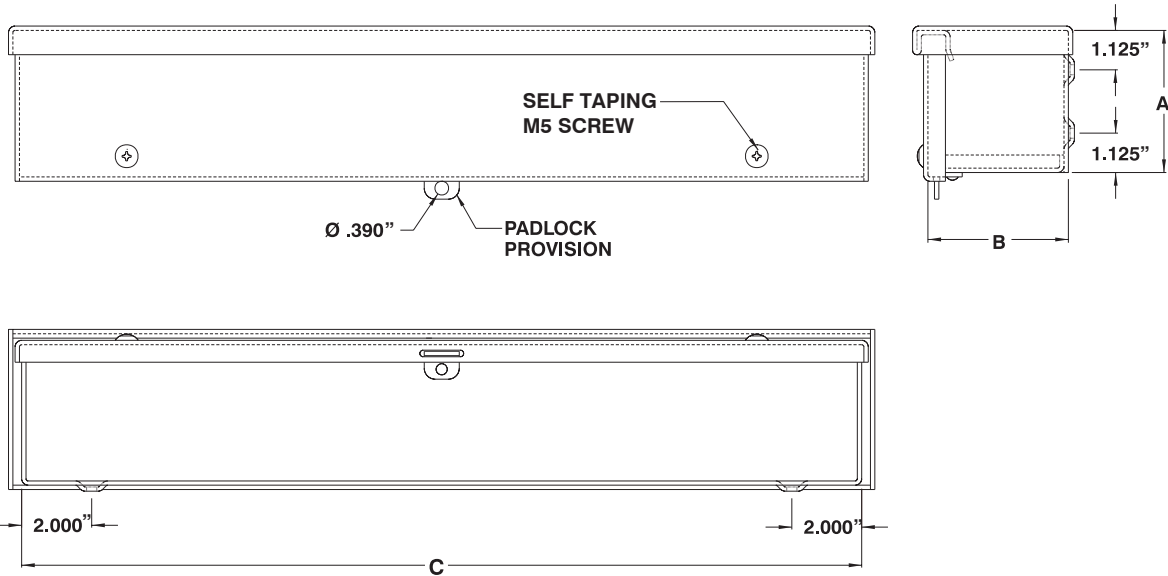

WEATHERPROOF WIRING TROUGHS

The **1300 CH** are specially designed for outdoor wiring installations in order to protect against rain, sleet and snow.

CSA Certified / UL Listed / NEMA / EEMAC 3R / IP32

Technical specifications:

- Made of high quality steel.
- The top of the enclosure serves as a dripshield.
- The cover slips on and is fastened by screws.
- Four internal mounting holes are provided.
- Finished with heat fused powder paint, electrostatically applied on a pretreated base.
- Paint color : ANSI/ASA 61 smooth gray.

CATALOG NUMBER	DIMENSIONS			SHIP WGHT LBS.
	A	B	C	
1300 CH040412	4	4	12	6
1300 CH040424	4	4	24	10
1300 CH040436	4	4	36	16
1300 CH040448	4	4	48	20
1300 CH040460	4	4	60	25
1300 CH060612	6	6	12	9
1300 CH060624	6	6	24	16
1300 CH060636	6	6	36	23
1300 CH060648	6	6	48	29
1300 CH060660	6	6	60	32
1300 CH060672	6	6	72	43
1300 CH080824	8	8	24	15
1300 CH080836	8	8	36	19
1300 CH080848	8	8	48	33
1300 CH080860	8	8	60	41
1300 CH121236	12	12	36	35
1300 CH121260	12	12	60	57