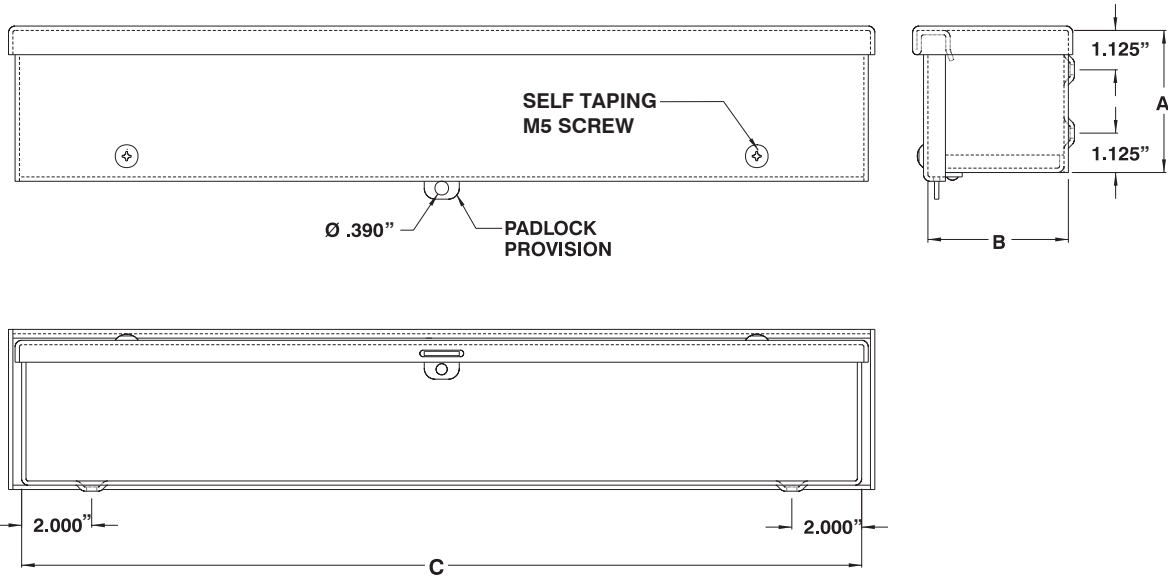

WEATHERPROOF WIRING TROUGHS

The **1300 CH** are specially designed for outdoor wiring installations in order to protect against rain, sleet and snow.

CSA Certified / UL Listed / NEMA / EEMAC 3R / IP32

Technical specifications:

- Made of high quality steel.
- The top of the enclosure serves as a dripshield.
- The cover slips on and is fastened by screws.
- Four internal mounting holes are provided.
- Finished with heat fused powder paint, electrostatically applied on a pretreated base.
- Paint color : ANSI/ASA 61 smooth gray.

| CATALOG NUMBER | DIMENSIONS | | | SHIP WGHT LBS. |
|----------------|------------|----|----|----------------|
| | A | B | C | |
| 1300 CH040412 | 4 | 4 | 12 | 6 |
| 1300 CH040424 | 4 | 4 | 24 | 10 |
| 1300 CH040436 | 4 | 4 | 36 | 16 |
| 1300 CH040448 | 4 | 4 | 48 | 20 |
| 1300 CH040460 | 4 | 4 | 60 | 25 |
| 1300 CH060612 | 6 | 6 | 12 | 9 |
| 1300 CH060624 | 6 | 6 | 24 | 16 |
| 1300 CH060636 | 6 | 6 | 36 | 23 |
| 1300 CH060648 | 6 | 6 | 48 | 29 |
| 1300 CH060660 | 6 | 6 | 60 | 32 |
| 1300 CH060672 | 6 | 6 | 72 | 43 |
| 1300 CH080824 | 8 | 8 | 24 | 15 |
| 1300 CH080836 | 8 | 8 | 36 | 19 |
| 1300 CH080848 | 8 | 8 | 48 | 33 |
| 1300 CH080860 | 8 | 8 | 60 | 41 |
| 1300 CH121236 | 12 | 12 | 36 | 35 |
| 1300 CH121260 | 12 | 12 | 60 | 57 |