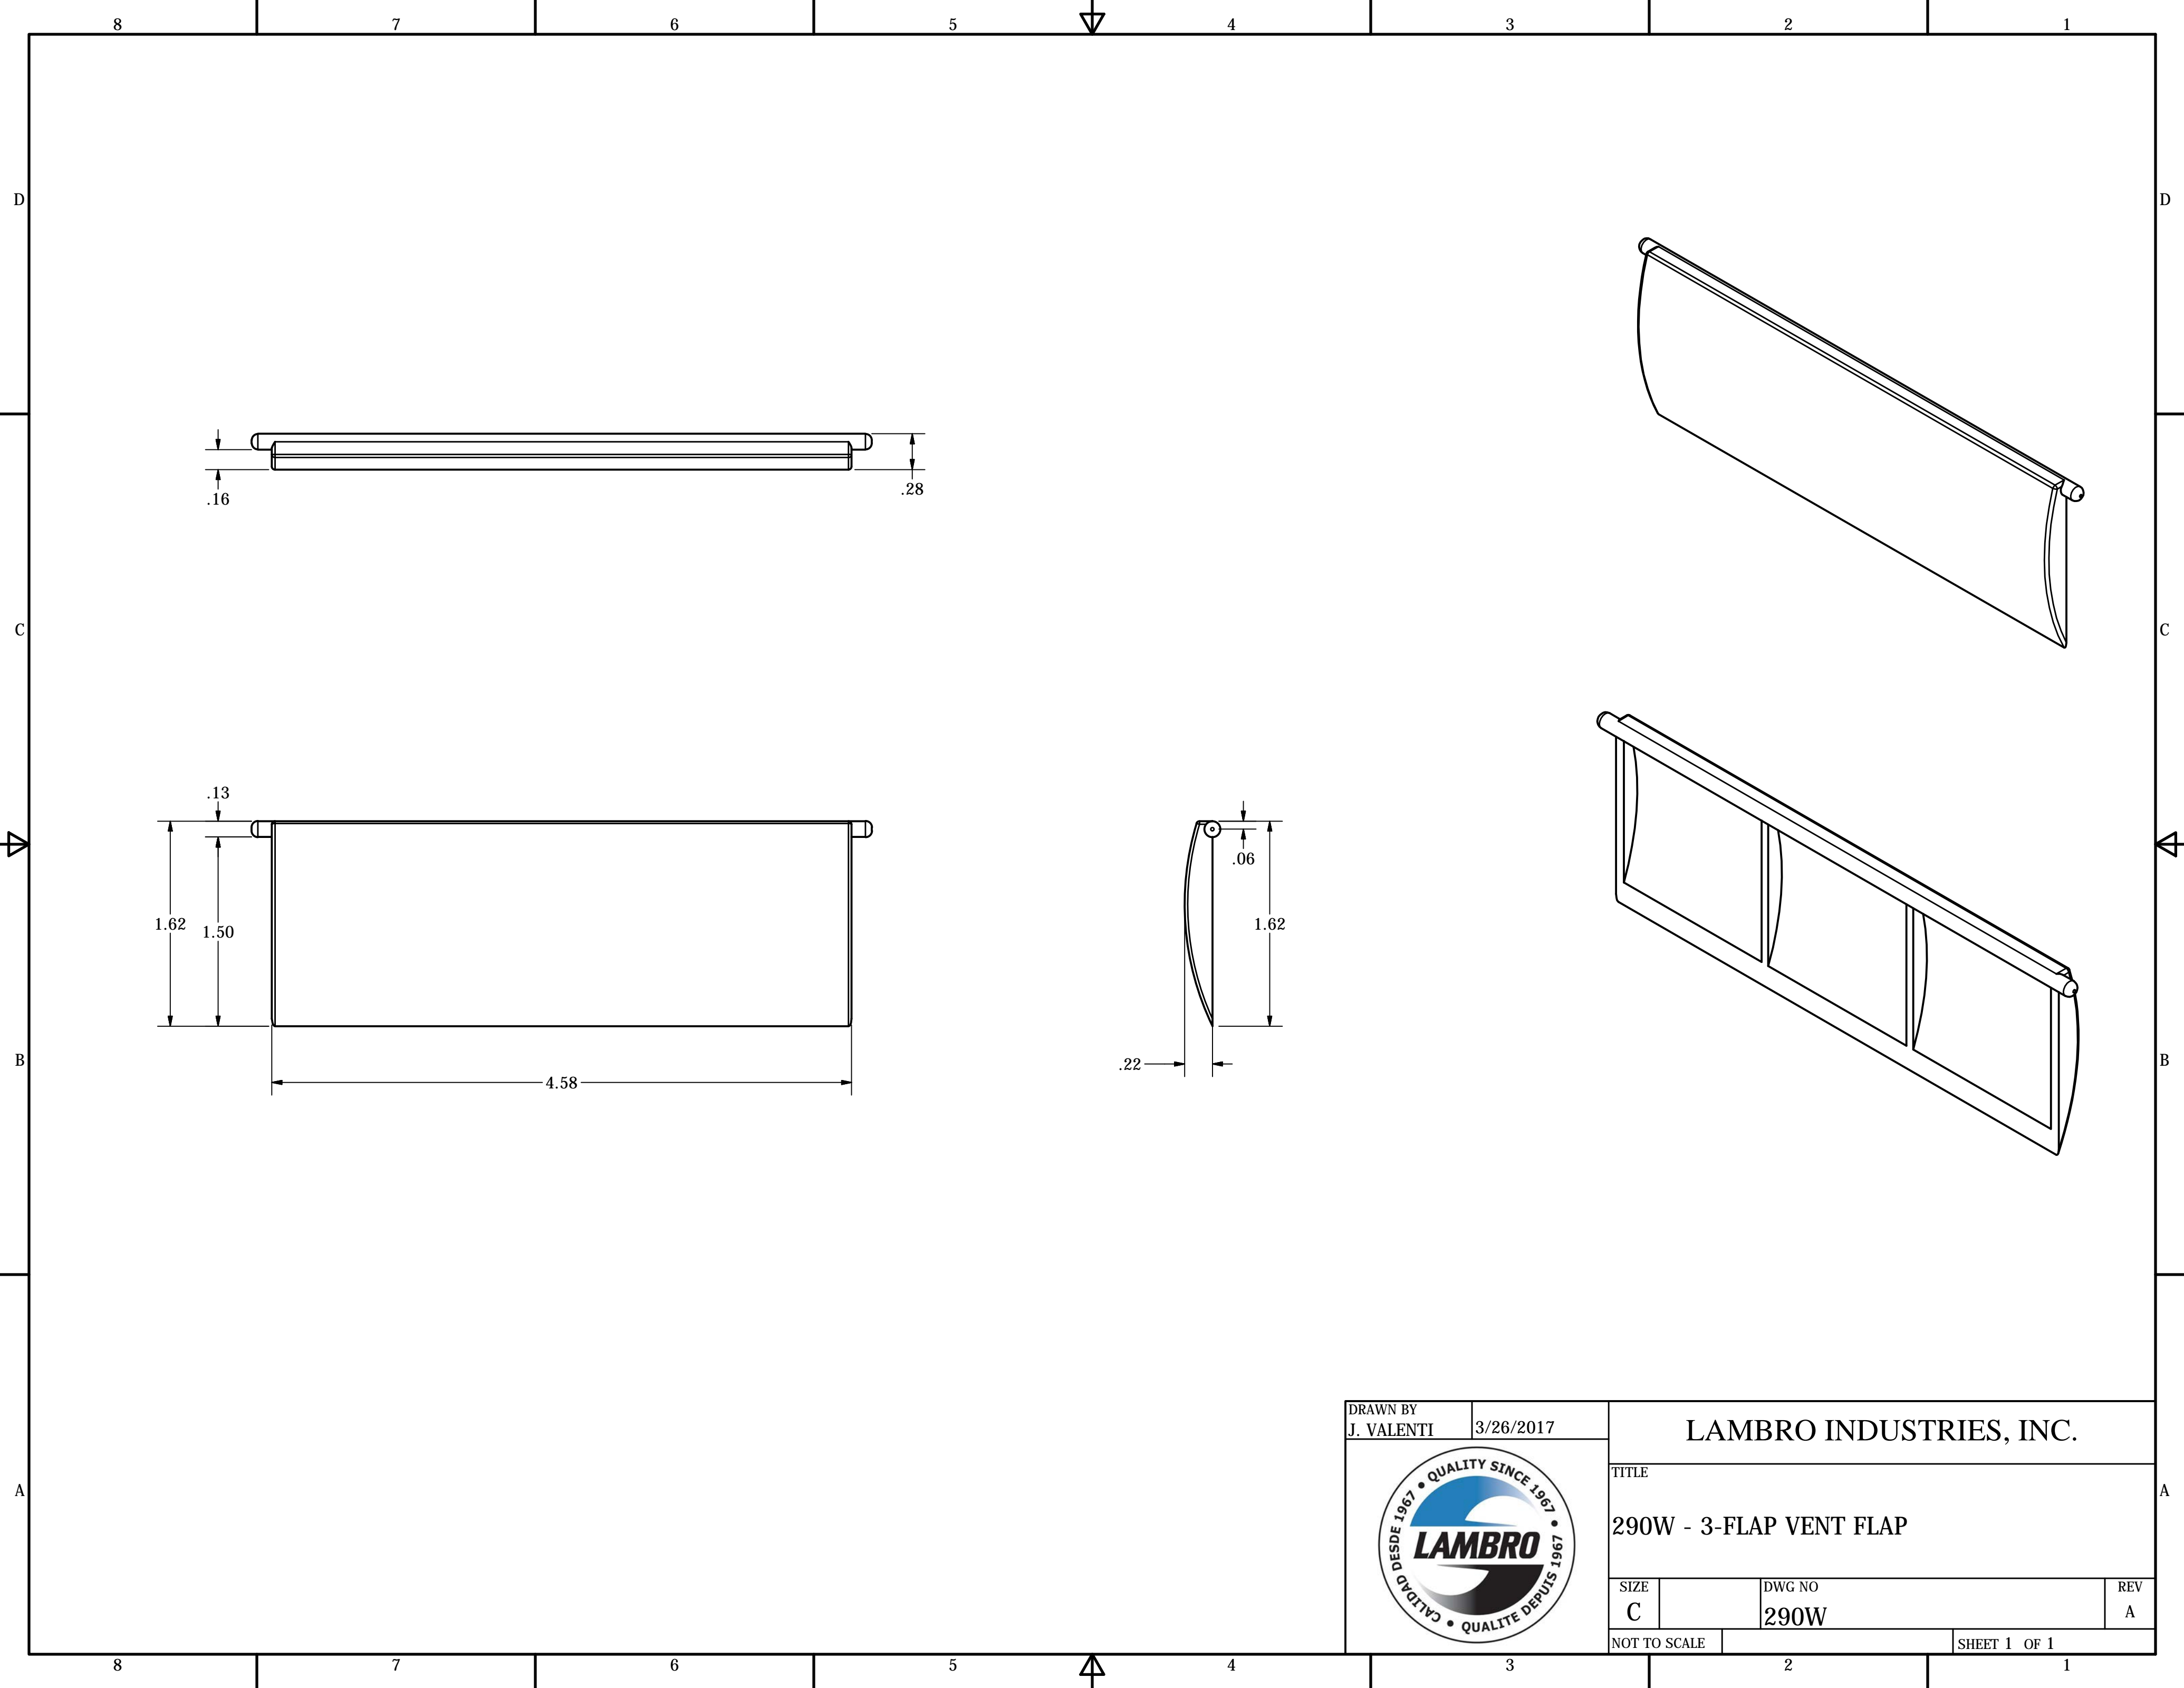

SECTION A-A

DRAWN BY J. VALENTI		3/26/2017		LAMBRO INDUSTRIES, INC.	
TITLE 290W - 3FLAP WHITE VENT					
SIZE D	DWG NO 290W		REV A		
NOT TO SCALE			SHEET 1 OF 1		

SECTION A-A

DRAWN BY
J. VALENTI 3/26/2017

LAMBRO INDUSTRIES, INC.

TITLE			
290W - 3FLAP WHITE VENT			
SIZE	DWG NO	REV	
C	290W	A	
NOT TO SCALE		SHEET 1 OF 1	

DRAWN BY
J. VALENTI

3/26/2017

LAMBRO INDUSTRIES, INC.

TITLE			
290W - 3-FLAP VENT FLAP			
SIZE	DWG NO	REV	
C	290W	A	
NOT TO SCALE	SHEET 1 OF 1		

B

A

A

8 7 6 5 4 3 2 1

DRAWN BY J. VALENTI		3/26/2017		LAMBRO INDUSTRIES, INC.			
				290W - SUPPORT GUARD			
SIZE		DWG NO				REV	
B		290W				A	
NOT TO SCALE			SHEET 1 OF 1				