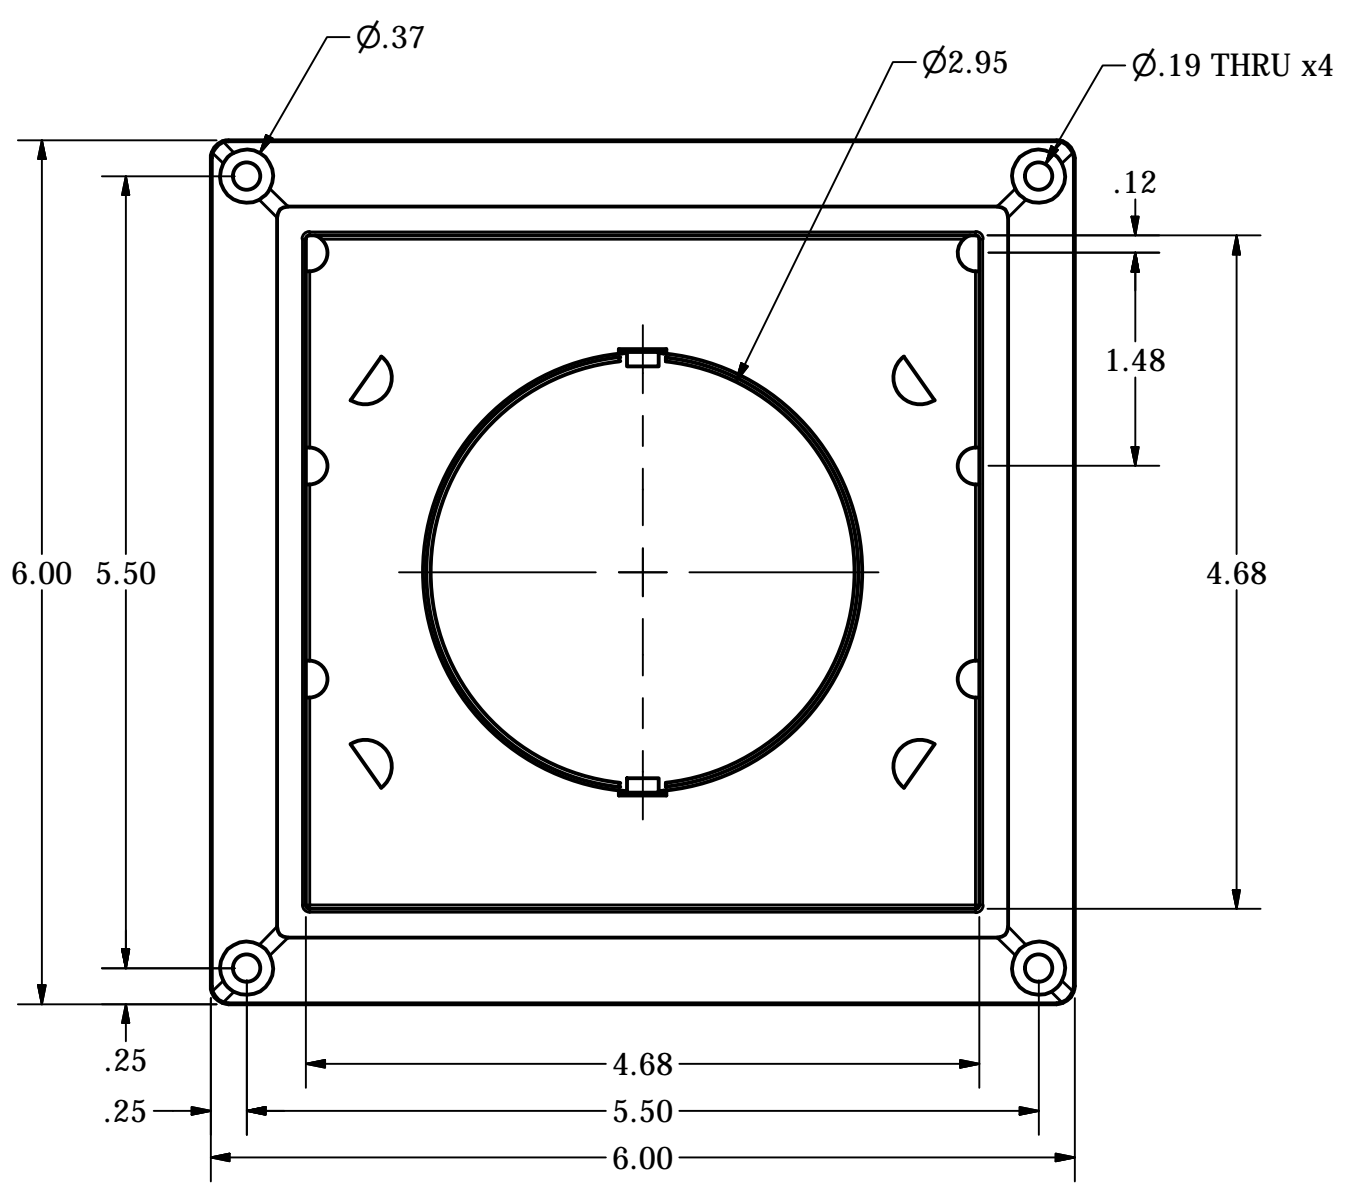

SECTION A-A

DRAWN BY J. VALENTI		3/26/2017		LAMBRO INDUSTRIES, INC.	
TITLE 290W - 3FLAP WHITE VENT					
SIZE D	DWG NO 290W		REV A		
NOT TO SCALE			SHEET 1 OF 1		

SECTION A-A

DRAWN BY
J. VALENTI 3/26/2017

LAMBRO INDUSTRIES, INC.

TITLE			
290W - 3FLAP WHITE VENT			
SIZE	DWG NO	REV	
C	290W	A	
NOT TO SCALE		SHEET 1 OF 1	

DRAWN BY
J. VALENTI

3/26/2017

LAMBRO INDUSTRIES, INC.

TITLE			
290W - 3-FLAP VENT FLAP			
SIZE	DWG NO	REV	
C	290W	A	
NOT TO SCALE	SHEET 1 OF 1		

B

A

A

8 7 6 5 4 3 2 1

DRAWN BY J. VALENTI		3/26/2017		LAMBRO INDUSTRIES, INC.			
				290W - SUPPORT GUARD			
SIZE		DWG NO				REV	
B		290W				A	
NOT TO SCALE			SHEET 1 OF 1				