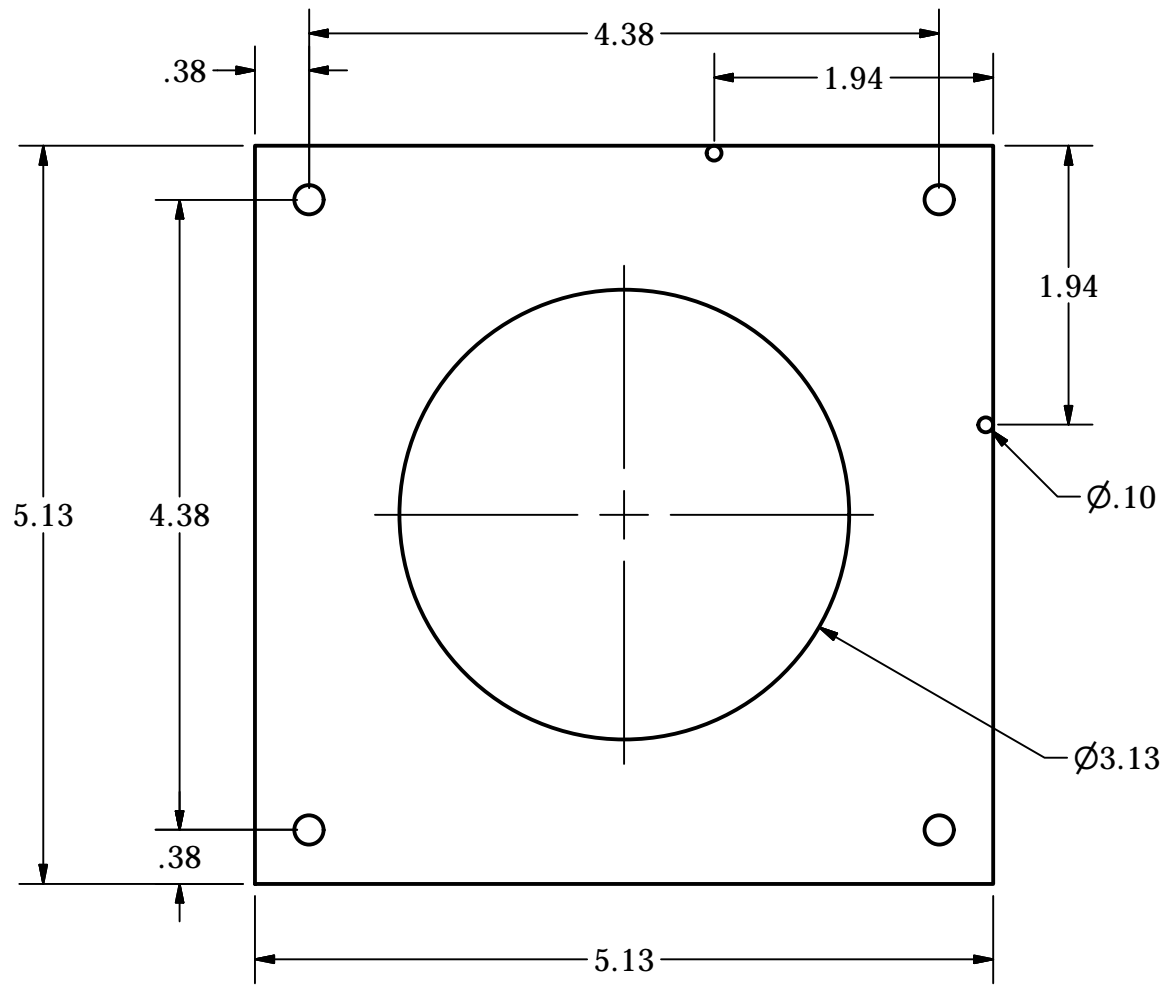

8 7 6 5 4 3 2 1

D

D

C

C

B

B

B

B