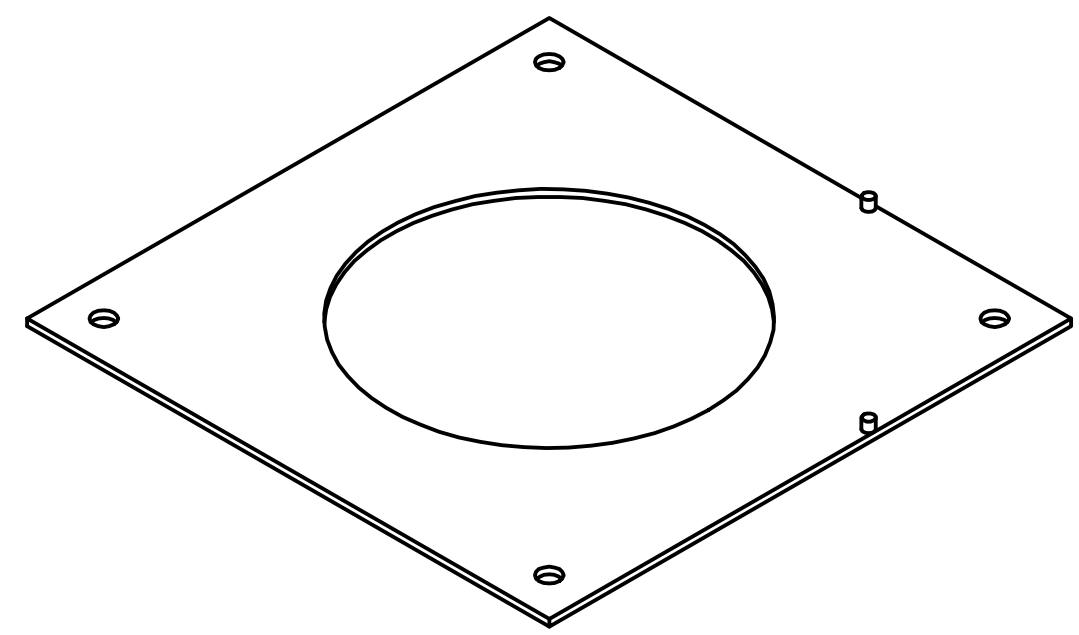

8 7 6 5 4 3 2 1

D

D

C

C

B

B

B

B