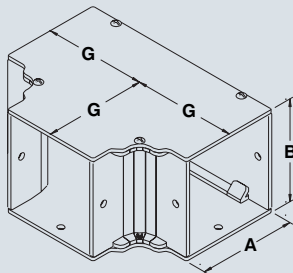

# 1100 DUCTS

Straight section

Screw-on barrier

Telescope fitting

Elbow 90 degrees

Elbow 45 degrees

Elbow 22½ degrees

Elbow sweep 90 degrees

Tee fitting

Cross fitting

Reducer

Joiner plate

Bracket Hanger

Drop hanger

Support hanger

Closing plate