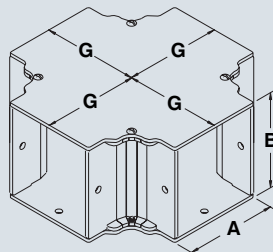

# 1100 DUCTS

Straight section

Screw-on barrier

Telescope fitting

Elbow 90 degrees

Elbow 45 degrees

Elbow 22½ degrees

Elbow sweep 90 degrees

Tee fitting

Cross fitting

Reducer

Joiner plate

Bracket Hanger

Drop hanger

Support hanger

Closing plate