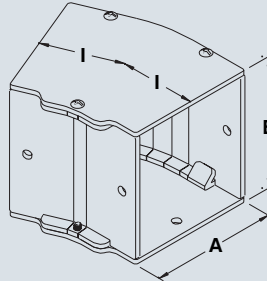

# 1100 DUCTS

Straight section

Screw-on barrier

Telescope fitting

Elbow 90 degrees

Elbow 45 degrees

Elbow 22½ degrees

Elbow sweep 90 degrees

Tee fitting

Cross fitting

Reducer

Joiner plate

Bracket Hanger

Drop hanger

Support hanger

Closing plate