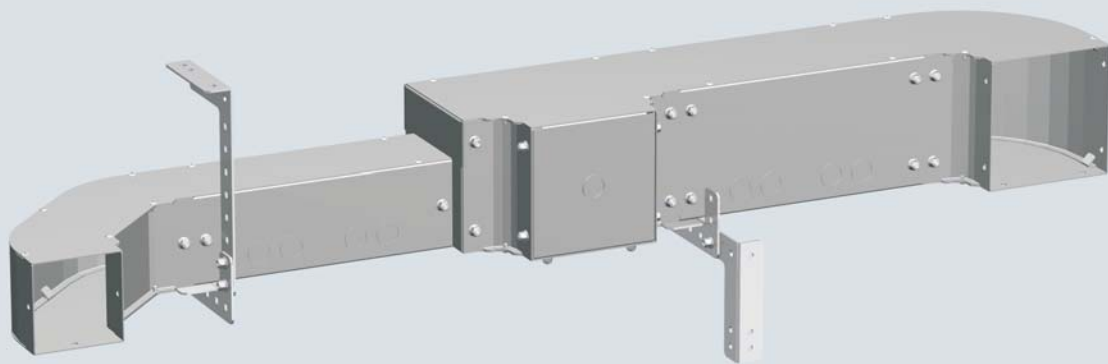

DESCRIPTION	CATALOG NUMBER					
	2½" X 2½"	4" X 4"	6" X 6"	8" X 8"	10" X 10"	12" X 12"
Straight sections 12"	1100 SS2012SC	1100 SS4012SC	1100 SS6012SC	1100 SS8012SC	1100 SS10012SC	1100 SS12012SC
Straight sections 24"	1100 SS2024SC	1100 SS4024SC	1100 SS6024SC	1100 SS8024SC	1100 SS10024SC	1100 SS12024SC
Straight sections 36"	1100 SS2036SC	1100 SS4036SC	1100 SS6036SC	1100 SS8036SC	1100 SS10036SC	1100 SS12036SC
Straight sections 48"	1100 SS2048SC	1100 SS4048SC	1100 SS6048SC	1100 SS8048SC	1100 SS10048SC	1100 SS12048SC
Straight sections 60"	1100 SS2060SC	1100 SS4060SC	1100 SS6060SC	1100 SS8060SC	1100 SS10060SC	1100 SS12060SC
Straight sections 72"	1100 SS2072SC	1100 SS4072SC	1100 SS6072SC	1100 SS8072SC	1100 SS10072SC	1100 SS12072SC
Straight sections 120"	1100 SS2120SC	1100 SS4120	1100 SS6120	1100 SS8120	1100 SS10120	1100 SS12120
Screw on barrier 12"	1100 BA2012	1100 BA4012	1100 BA6012	1100 BA8012	1100 BA10012	1100 BA12012
Screw on barrier 24"	1100 BA2024	1100 BA4024	1100 BA6024	1100 BA8024	1100 BA10024	1100 BA12024
Screw on barrier 36"	1100 BA2036	1100 BA4036	1100 BA6036	1100 BA8036	1100 BA10036	1100 BA12036
Screw on barrier 48"	1100 BA2048	1100 BA4048	1100 BA6048	1100 BA8048	1100 BA10048	1100 BA12048
Screw on barrier 60"	1100 BA2060	1100 BA4060	1100 BA6060	1100 BA8060	1100 BA10060	1100 BA12060
Screw on barrier 72"	--	1100 BA4072	1100 BA6072	1100 BA8072	--	--
Screw on barrier 120"	1100 BA2120	1100 BA4120	1100 BA6120	1100 BA8120	1100 BA10120	1100 BA12120
Telescope fitting	1100 TL2068	1100 TL4068	1100 TL6068	1100 TL8068	1100 TL10068	1100 TL12068
Elbow 90 degrees	1100 EL2090	1100 EL4090	1100 EL6090	1100 EL8090	1100 EL10090	1100 EL12090
Elbow 45 degrees	1100 EL2045	1100 EL4045	1100 EL6045	1100 EL8045	1100 EL10045	1100 EL12045
Elbow 22½ degrees	1100 EL2022	1100 EL4022	1100 EL6022	1100 EL8022	1100 EL10022	1100 EL12022
Elbow sweep 90 degrees	1100 ES2091	1100 ES4091	1100 ES6091	1100 ES8091	--	--
Tee fitting	1100 TF2062	1100 TF4062	1100 TF6062	1100 TF8062	1100 TF10062	1100 TF12062
Cross fitting	1100 CF2063	1100 CF4063	1100 CF6063	1100 CF8063	1100 CF10063	1100 CF12063
Reducer 4"X4" to 2½"X2½"	--	1100 RD4402	--	--	--	--
Reducer 6"X6" to 4"X4"	--	--	1100 RD6604	--	--	--
Reducer 8"X8" to 6"X6"	--	--	--	1100 RD8806	--	--
Reducer 10"X10" to 8"X8"	--	--	--	--	1100 RD101008	--
Reducer 12"X12" to 8"X8"	--	--	--	--	--	1100 RD121208
Reducer 12"X12" to 10"X10"	--	--	--	--	--	1100 RD121210
Joiner (Coupling)	1100 JO2067	1100 JO4067	1100 JO6067	1100 JO8067	1100 JO10067	1100 JO12067
Bracket hanger	1100 HD2069	1100 HD4069	1100 HD6069	1100 HD8069	1100 HD10069	1100 HD12069
Drop hanger	1100 HD2069	1100 HD4069	1100 HD6069	1100 HD8069	1100 HD10069	1100 HD12069
Support hanger	1100 HS2070	1100 HS4070	1100 HS6070	1100 HS8070	1100 HS10070	1100 HS12070
Closing plate	1100 CP2065	1100 CP4065	1100 CP6065	1100 CP8065	1100 CP10065	1100 CP12065
Open adaptor	1100 OA2071	1100 OA4071	1100 OA6071	1100 OA8071	1100 OA10071	1100 OA12071
Adaptor (Box connector)	1100 AD2066	1100 AD4066	1100 AD6066	1100 AD8066	1100 AD10066	1100 AD12066

Data subject to change without notice.

Suggested Accessories

p.368