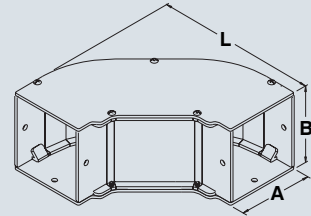

# 1100 DUCTS

Straight section

Screw-on barrier

Telescope fitting

Elbow 90 degrees

Elbow 45 degrees

Elbow 22½ degrees

Elbow sweep 90 degrees

Tee fitting

Cross fitting

Reducer

Joiner plate

Bracket Hanger

Drop hanger

Support hanger

Closing plate