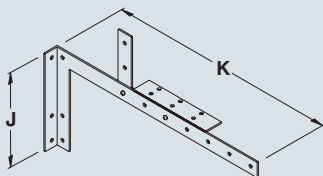

Data subject to change without notice.

Straight section

Screw-on barrier

Telescope fitting

Elbow 90 degrees

Elbow 45 degrees

Elbow 22½ degrees

Elbow sweep 90 degrees

Tee fitting

Cross fitting

Reducer

Joiner plate

Bracket Hanger

Drop hanger

Support hanger

Closing plate