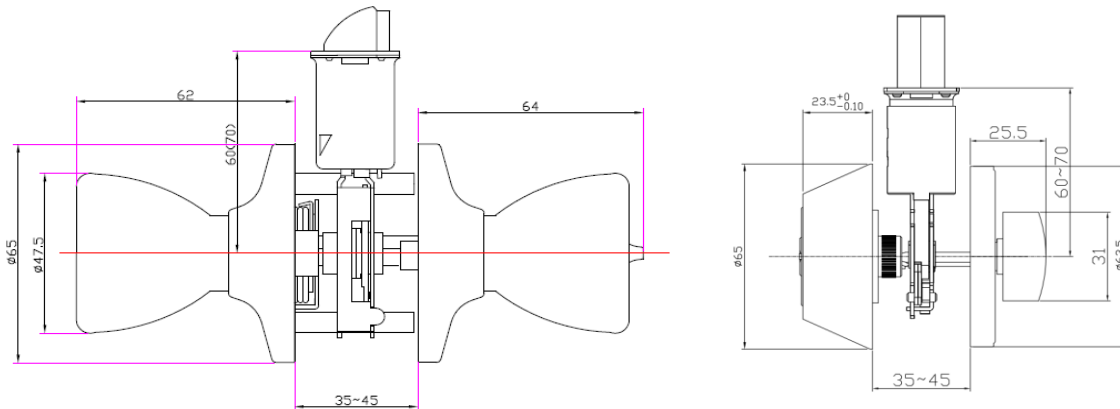

## Specifications

|                       |  |
|-----------------------|--|
| <b>Latch Type</b>     | Universal 6-way latch  |
| <b>Door Prep</b>      | Cross bore 2-1/8" dia (54mm). Edge bore 1-1/16" dia (27mm)     |
| <b>Backset</b>        | Adjustable to 2-3/8" or 2-3/4"                                 |
| <b>Door Thickness</b> | 1-3/8" - 1-3/4" door standard                                  |
| <b>Cylinder</b>       | 5-pin with Anti-Bump feature                                   |
| <b>Faceplate</b>      | 1" x 2-1/4" radius corner. (Square and drive-in also included) |
| <b>Strike</b>         | Standard radius corner . Other options available.              |
| <b>Bolt</b>           | Full 1/2" throw. Nickel plated.                                |
| <b>Door Handing</b>   | Non-handed. Reversible for Left or Right hand doors.           |
| <b>Keyway</b>         | KW1  |
| <b>Keyed Alike</b>    | KA3 - 2 sets of 3 per cut case                                 |

## Dimensions