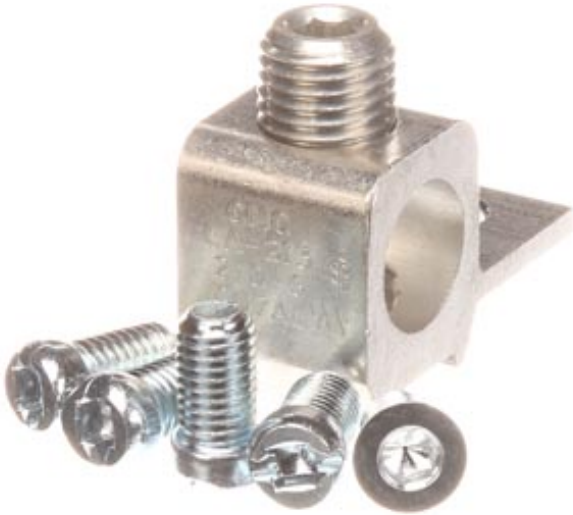

Siemens Low Voltage Residential Specialty Load Centers: Lug Kits.
Neutral lug with bond tab.

Suitability for operation	Residential
Model	
Product brand name	Siemens
Product sub brand name	Load Centers
Mechanical Design	
Depth [in]	235.008 in
last modified:	03/12/2018 