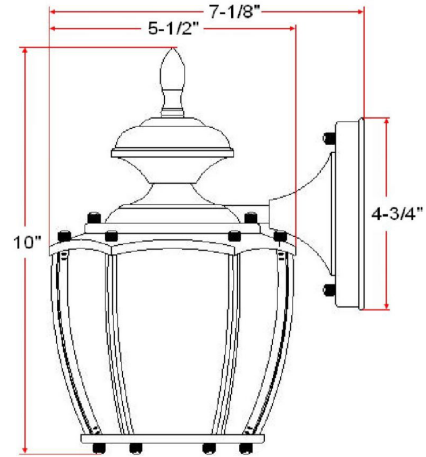

Jackson I-Light Outdoor Wall Light
Antique Brass

SPECIFICATIONS

MOUNTING:	Wall Mount	LED BRIGHTNESS (LUMENS):	N/A
SLOPED CEILING ADAPTABLE:	N/A	LED COLOR CORRELATED TEMPERATURE (CCT):	N/A
LAMP TYPE 1:	1 lamp 60W Incandescent A19 Medium base bulb	LED COLOR RENDERING INDEX (CRI):	N/A
BULB INCLUDED:	No	LED EFFICACY:	N/A
WATTS PER BULB:	60W	LED AVERAGE RATED LIFE:	N/A
TOTAL WATTAGE:	60W	ENERGY EFFICIENT:	No
DIMMABLE:	Yes	LIGHTING AMPS:	N/A
MATERIAL CONSTRUCTION:	Copper	VOLTAGE:	120V
ASSEMBLED DIMENSIONS:	5.5" L x 10" H x 4.75" D		
WEIGHT:	2.65 lbs.		
BACKPLATE DIMENSIONS:	4.59" H x 4.59" W		
CANOPY CEILING DIMENSIONS:	N/A		
GLASS/SHADE DIMENSIONS:	N/A		
GLASS/SHADE MATERIAL:	Glass		
GLASS/SHADE TYPE:	Clear		
GLASS/SHADE COLOR:	Clear		