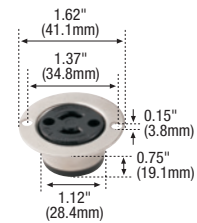

## Hart lock industrial grade 15A midget type locking devices

### Product description

2-pole, 2-wire non-grounding  
15A, 125V/AC  
NEMA ML1

7466

7468

7594

7595N

7596N

**Dimensional information:**  
C-79, C-80

### Industrial grade plugs & connectors

Rating A	V/AC	NEMA	Description	Cord diameter	Color	Plug catalog no.	Connector catalog no.	
15	125	ML1	Nylon & phenolic straight body	0.22-0.31" (5.5-7.9mm)	BK	□ 7465N	—	•
			Nylon & phenolic straight body	0.31-0.50" (7.9-12.7mm)	BK	□ 7428N	—	•
			Polarized nylon & phenolic, straight body	0.22-0.31" (5.5-7.9mm)	BK	□ 7479N	□ 7464N	•
			Polarized nylon & phenolic, straight body	0.31-0.50" (7.9-12.7mm)	BK	□ 7429N	□ 7427N	•

### Industrial grade plugs & connectors

Rating A	V/AC	NEMA	Description	Cord diameter	Color	Plug catalog no.	Connector catalog no.	
15	125	ML2	Nylon & phenolic straight body	0.28-0.42" (7.1-10.7mm)	BK	□ 7594	—	•
			Glass-filled nylon straight body	0.28-0.42" (7.1-10.7mm)	BK	—	□ 7593	•