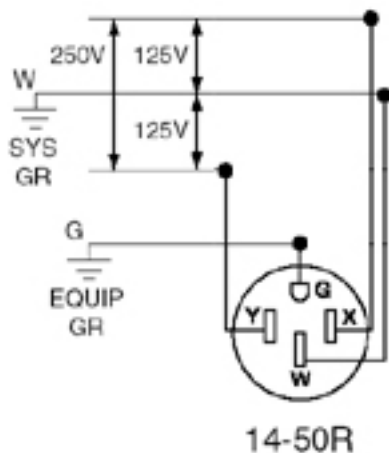

Wiring Diagram

SPECIFICATION SUBMITTAL

JOB NAME: ____	CATALOG NUMBERS: ____
JOB NUMBER: ____	____

Leviton Manufacturing Co., Inc.

59-25 Little Neck Parkway, Little Neck, NY 11362-2591

Telephone: 1-800-323-8920 · FAX: 1-800-832-9538 · Tech Line (8:30AM-7:30PM E.S.T. Monday-Friday): 1-800-824-3005

Leviton Manufacturing of Canada, Ltd.

165 Hymus Boulevard, Pointe Claire, Quebec H9R 1E9 · Telephone: 1-800-469-7890 · FAX: 1-800-824-3005

Leviton S. de R.L. de C.V.

Lago Tana 43, Mexico DF, Mexico CP 11290 · Tel.: (+52)55-5082-1040 · FAX: (+52)5386-1797 · www.leviton.com.mx

Visit our Website at: www.leviton.com

©2007 Leviton Manufacturing Co., Inc. All rights reserved. Subject to change without notice.