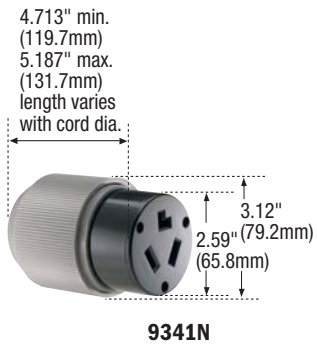

TESTING & CODE COMPLIANCE

- Listed to UL 498 Plugs: (file no. E15012)
- Receptacles: (file no. E15058).
- CSA Certified to C22.2 no. 42 (file no. LR7087), except as noted.

MATERIAL CHARACTERISTICS

Plugs: Nylon and Polypropylene.
Angle Plugs: Nylon and ABS, except 80: PVC.
Receptacles: Urea and polypropylene
Environmental: Flammability per UL 94 requirements, AutoGrip plugs, connectors and inlets: V2 rated. 80: V0 rated.
Temperature Rating: -40°C to 75°C, except: 80, -20°C to 60°C.

Industrial Specification Grade Range and Dryer Devices – for Replacement Use Only

FEATURES

- Neoprene gasket seals cord hole opening on AutoGrip™ connector; prevents dust/moisture from entering wiring chamber.
- AutoGrip™ automatic cord grip clamps cord during assembly and reduces wiring time.
- Back wired Dead-Front construction with easy wire clamp type terminals.
- Tapered cord grip cover eliminates cord snags.
- High strength thermoplastic connector resists breakage in high abuse locations.
- Terminals accept #12AWG-#4AWG conductors.
- Thermoplastics suitable for 85°C/185°F continuous use.

AutoGrip™ Plugs, Connectors and Flanged Inlets

Rating A	V/AC	NEMA	Description	Cord Diameter	Color	Plug	Catalog No. Connector	Flanged Inlet
30	125/250	10-30	Straight	0.425-1.310 (10.80-33.27mm)	Gray	9337N	9341N	9337NFI
			Angle	0.560-1.310 (14.22-33.27mm)	Gray	9352AN	–	–
50	125/250	10-50	Straight	0.425-1.30 (10.80-33.27mm)	Gray	4524N	4526N	4524NFI
			Angle	0.560-1.30 (14.22-33.27mm)	Gray	7952AN		

Standard Grade Power Plugs and Receptacles

Rating A	V/AC	NEMA	Cord Description	Diameter	Color	Plug	Matching Receptacle
30/50	125/250	10-30/10-50	Angle Universal Vinyl	0.800" (20.32mm)	Black	80	125BK*† 38B 122B 112BK* 32B*