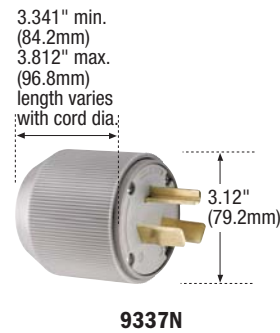

TESTING & CODE COMPLIANCE

- Listed to UL 498 Plugs: (file no. E15012)
- Receptacles: (file no. E15058).
- CSA Certified to C22.2 no. 42 (file no. LR7087), except as noted.

MATERIAL CHARACTERISTICS

Plugs: Nylon and Polypropylene.
Angle Plugs: Nylon and ABS, except 80: PVC.
Receptacles: Urea and polypropylene
Environmental: Flammability per UL 94 requirements, AutoGrip plugs, connectors and inlets: V2 rated. 80: V0 rated.
Temperature Rating: -40°C to 75°C, except: 80, -20°C to 60°C.

Industrial Specification Grade Range and Dryer Devices – for Replacement Use Only

FEATURES

- Neoprene gasket seals cord hole opening on AutoGrip™ connector; prevents dust/moisture from entering wiring chamber.
- AutoGrip™ automatic cord grip clamps cord during assembly and reduces wiring time.
- Back wired Dead-Front construction with easy wire clamp type terminals.
- Tapered cord grip cover eliminates cord snags.
- High strength thermoplastic connector resists breakage in high abuse locations.
- Terminals accept #12AWG-#4AWG conductors.
- Thermoplastics suitable for 85°C/185°F continuous use.

AutoGrip™ Plugs, Connectors and Flanged Inlets

Rating A	V/AC	NEMA	Description	Cord Diameter	Color	Plug	Catalog No. Connector	Flanged Inlet
30	125/250	10-30	Straight	0.425-1.310 (10.80-33.27mm)	Gray	9337N	9341N	9337NFI
			Angle	0.560-1.310 (14.22-33.27mm)	Gray	9352AN	–	–
50	125/250	10-50	Straight	0.425-1.30 (10.80-33.27mm)	Gray	4524N	4526N	4524NFI
			Angle	0.560-1.30 (14.22-33.27mm)	Gray	7952AN		

Standard Grade Power Plugs and Receptacles

Rating A	V/AC	NEMA	Cord Description	Diameter	Color	Plug	Matching Receptacle
30/50	125/250	10-30/10-50	Angle Universal Vinyl	0.800" (20.32mm)	Black	80	125BK*† 38B 122B 112BK* 32B*