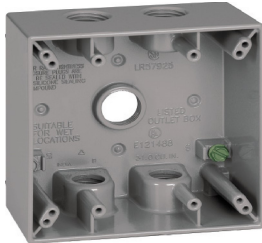

Two Gang Outlet Box with 5 Threaded Outlets

4-9 / 16" x 4-5 / 8" x 2", closure plugs, ground screw and mounting lugs included

TGB-55V

BWF#	Unit UPC 0-87115	Unit Cubic	Outlets	Description	Color	Case Qty.	Case Weight
Show Pak							
TGB-55V	19047-5	31.0"	5-1/2"		Grey	12	13
TGB75-5V	19056-7	31.0"	5-3/4"		Grey	12	13
TGB-55XV	27165-5	31.0"	5-1/2" X		Grey	12	13
TGB75-5XV	27168-6	31.0"	5-3/4" X		Grey	12	13
TGB100-5XV	27171-6	31.0"	5-1" X		Grey	12	13

Deep, Two Gang Outlet Box with 5 Threaded Outlets

4-9 / 16" x 4-5 / 8" x 2-5 / 8", closure plugs, ground screw and mounting lugs included

DTB-5V

BWF#	Unit UPC 0-87115	Unit Cubic	Outlets	Description	Color	Case Qty.	Case Weight
DTB-5V	38028-9	36.0	5-1/2"		Grey	6	7
DTB-75V	27183-9	36.0	5-3/4"		Grey	6	7
DTB-100V	27186-0	36.0	5-1"		Grey	6	7