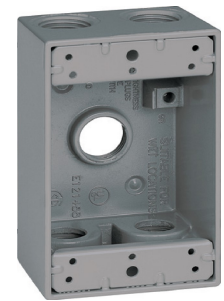

One Gang Outlet Box with 4 Threaded Outlets

4 9/16" x 2 13/16" x 2", closure plugs, ground screw and mounting lugs included

BWF#	Unit UPC 0-87115	Unit Cubic	Description Outlets	Color	Case Qty.	Case Weight
Show Pak						
B5-2V	18041-4	18.3"	4-1/2"	Grey	20	12.1
B5-2AV	27111-2	18.3"	4-1/2"	Bronze	20	12.1
B5-2WV	18044-5	18.3"	4-1/2"	White	20	12.1
B75-2V	18051-3	18.3"	4-3/4"	Grey	20	12.1
B75-2AV	27113-6	18.3"	4-3/4"	Bronze	20	12.1
B75-2WV	27114-3	18.3"	4-3/4"	White	20	12.1
Blister Carded						
1504-1	01504-4	18.3"	4-1/2"	Grey	6	4.0
1504AB-1	18543-3	18.3"	4-1/2"	Bronze	6	4.0
1504W-1	50010-6	18.3"	4-1/2"	White	6	4.0
1754-1	01754-3	18.3"	4-3/4"	Grey	6	4.0
1754AB-1	18553-2	18.3"	4-3/4"	Bronze	6	4.0
1754W-1	50015-1	18.3"	4-3/4"	Bronze	6	4.0

One Gang Outlet Box with 5 Threaded Outlets

4 9/16" x 2 13/16" x 2", closure plugs, ground screw and mounting lugs included

BWF#	Unit UPC 0-87115	Unit Cubic	Description Outlets	Color	Case Qty.	Case Weight
Show Pak						
B5-22V	18061-2	18.3"	5-1/2"	Grey	20	12
B5-22AV	27115-0	18.3"	5-1/2"	Bronze	20	12
B5-22WV	27116-7	18.3"	5-1/2"	White	20	12
B75-22V	18071-1	18.3"	5-3/4"	Grey	20	11.4
B75-22AV	27117-4	18.3"	5-3/4"	Bronze	20	11.4
B75-22WV	27118-1	18.3"	5-3/4"	White	20	11.4
B5-22XV	18081-0	18.3"	5-1/2" X	Grey	20	12
B75-22XV	27121-1	18.3"	5-3/4" X	Grey	20	12
B100-22XV	27124-2	18.3"	5-1" X	Grey	20	12

B5-22V

Deep, One Gang Outlet Box with 5 Threaded Outlets

4 9/16" x 2 13/16" x 2 5/8", closure plugs, ground screw and mounting lugs included

BWF#	Unit UPC 0-87115	Unit Cubic	Description Outlets	Color	Case Qty.	Case Weight
Show Pak						
DB5-22XV	27127-3	25.0	5-1/2" X	Grey	12	10
DB75-22XV	27130-3	25.0	5-3/4" X	Grey	12	10
DB-100-22XV	27133-4	25.5	5-1" X	Grey	12	10