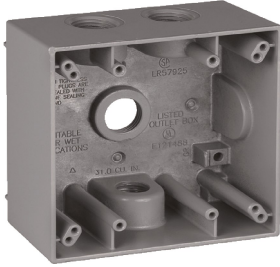

B5-22V

Deep, One Gang Outlet Box with 5 Threaded Outlets

4 9/16" x 2 13/16" x 2 5/8", closure plugs, ground screw and mounting lugs included

BWF#	Unit UPC 0-87115	Unit Cubic	Description Outlets	Color	Case Qty.	Case Weight
Show Pak						
DB5-22XV	27127-3	25.0	5-1/2" X	Grey	12	10
DB75-22XV	27130-3	25.0	5-3/4" X	Grey	12	10
DB-100-22XV	27133-4	25.5	5-1" X	Grey	12	10

Applications

- For use in branch circuit wiring in wet, damp or dry locations
- May be used as a weatherproof junction box, or as a housing for receptacles, switches and GFCI's

Two Gang Outlet Box with 3 Threaded Outlets

4 9/16" x 4 5/8" x 2", closure plugs, ground screw and mounting lugs included

BWF#	Unit UPC TYPE0-87115	Unit Cubic	Description Outlets	Color	Case Qty.	Case Weight
Show Pak						
TGB-5V	19000-0	31.0"	3-1/2"	Grey	12	13
TGB-75V	19016-1	31.0"	3-3/4"	Grey	12	13
TGB-100V	27147-1	31.0"	3-1"	Grey	12	13
TGB-100AV	27148-8	31.0"	3-1"	Bronze	12	13
TGB-100WV	27149-5	31.0"	3-1"	White	12	13
Blister Carded						
2503-1	02503-6	31.0"	3-1/2"	Grey	6	8
2503AB-1	19508-1	31.0"	3-1/2"	Bronze	6	8
2503W-1	50020-5	31.0"	3-1/2"	White	6	8

TGB-5V

Two Gang Weatherproof Outlet Boxes – Die Cast Metal

Two Gang Outlet Box with 4 Threaded Outlets

4-9 / 16" x 4-5 / 8" x 2", closure plugs, ground screw and mounting lugs included

TGB-54V

BWF#	Unit UPC 0-87115	Unit Cubic	Outlets	Description	Color	Case Qty.	Case Weight
Show Pak							
TGB-54V	19026-0	31.0"	4-1/2"		Grey	12	13
TGB75-4V	27152-5	31.0"	4-3/4"		Grey	12	13
Blister Carded							
2504-1	02504-3	31.0"	4-1/2"		Grey	6	7
2504AB-1	19527-2	31.0"	4-1/2"		Bronze	6	7
2504W-1	50025-0	31.0"	4-1/2"		White	6	7