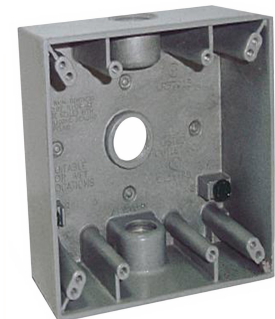

One Gang Outlet Box with 5 Threaded Outlets

4 9/16" x 2 13/16" x 2", closure plugs, ground screw and mounting lugs included

BWF#	Unit UPC 0-87115	Unit Cubic	Description Outlets	Color	Case Qty.	Case Weight
Show Pak						
B5-22V	18061-2	18.3"	5-1/2"	Grey	20	12
B5-22AV	27115-0	18.3"	5-1/2"	Bronze	20	12
B5-22WV	27116-7	18.3"	5-1/2"	White	20	12
B75-22V	18071-1	18.3"	5-3/4"	Grey	20	11.4
B75-22AV	27117-4	18.3"	5-3/4"	Bronze	20	11.4
B75-22WV	27118-1	18.3"	5-3/4"	White	20	11.4
B5-22XV	18081-0	18.3"	5-1/2" X	Grey	20	12
B75-22XV	27121-1	18.3"	5-3/4" X	Grey	20	12
B100-22XV	27124-2	18.3"	5-1" X	Grey	20	12

Deep, One Gang Outlet Box with 5 Threaded Outlets

4 9/16" x 2 13/16" x 2 5/8", closure plugs, ground screw and mounting lugs included

BWF#	Unit UPC 0-87115	Unit Cubic	Description Outlets	Color	Case Qty.	Case Weight
Show Pak						
DB5-22XV	27127-3	25.0	5-1/2" X	Grey	12	10
DB75-22XV	27130-3	25.0	5-3/4" X	Grey	12	10
DB-100-22XV	27133-4	25.5	5-1" X	Grey	12	10

Two Gang Weatherproof Outlet Boxes – Die Cast Metal

BWF Product Benefits & Features

- Rugged, seamless, die-cast construction that prevents moisture entry
- Reinforced connector outlets provide a secure mechanical installation
- State of the art powder coat finish for maximum durability
- Closure plugs, ground screw and mounting lugs included
- Complete installation instructions included with each product

Applications

- For use in branch circuit wiring in wet, damp or dry locations
- May be used as a weatherproof junction box, or as a housing for receptacles, switches and GFCI's

Two Gang Outlet Box with 3 Threaded Outlets

4 9/16" x 4 5/8" x 2", closure plugs, ground screw and mounting lugs included