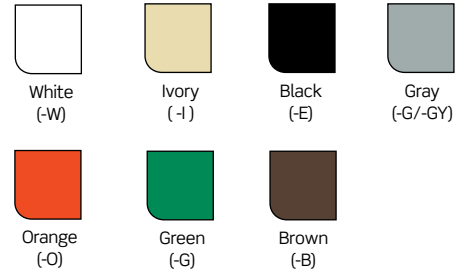

Electrical Accessories Family

Color Choices Taps and adapters are offered in a wide range of colors. To order colors, add suffix to Cat. No.

Taps and Adapters

Features and Benefits

- Plug-in switch provides ON/OFF switching at outlet location
- Plug-in outlet adapters provide convenient expansion of outlet capacity
- Lampholder outlet adapters convert lampholders into lampholders with outlets