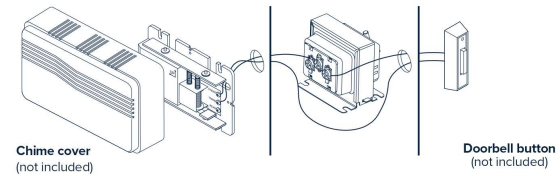

Quick and easy installation

Doorbell chime base
(not included)

Chime cover
(not included)

Doorbell button
(not included)

- Works with any wired doorbell chime and wired doorbell button (both not included)
- Compatible with most smart video doorbells
  - Input: 120VAC
- Output options: **8VAC/10VA, 16VAC/10VA or 24VAC/20VA**
  - Mounts on most junction boxes
    - Clamp-on type
  - Instructions enclosed

Heath Zenith by globe