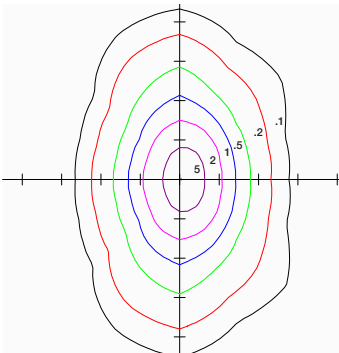

300W Fixture, Type II Distribution, Mounted at 35' mounting height