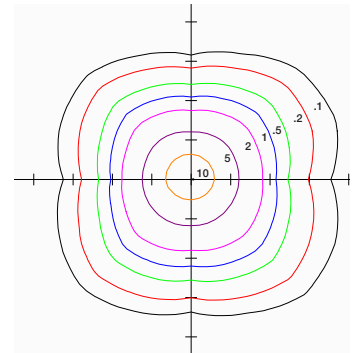

300W Fixture, Type V Distribution, Mounted at 25' mounting height

MOUNTING HEIGHT (FT)	15	20	22	25	30	35
MULTIPLIER	2.78	1.56	1.29	1	0.69	0.51