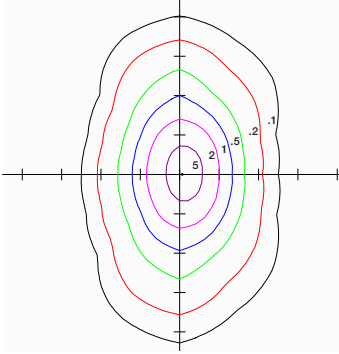

MOUNTING HEIGHT: UP TO 40'

Detection Coverage Side View

Detection Coverage Top View

PHOTOMETRIC INFORMATION

HORIZONTAL ISO FOOT-CANDLE PLOT

80W Fixture, Type II Distribution, Mounted at 20' mounting height

80W Fixture, Type III Distribution, Mounted at 15' mounting height

80W Fixture, Type IV Distribution, Mounted at 15' mounting height

80W Fixture, Type V Distribution, Mounted at 15' mounting height

MOUNTING HEIGHT (FT)	10	12	15	18	20	22
MULTIPLIER	2.25	1.56	1.00	0.69	0.56	0.46