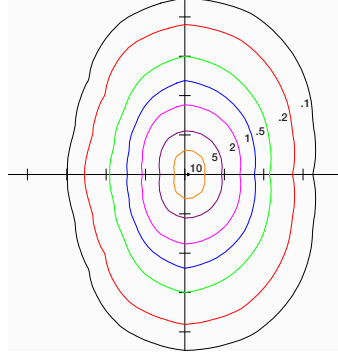

MOUNTING HEIGHT: UP TO 40'

Detection Coverage Side View

Detection Coverage Top View

PHOTOMETRIC INFORMATION

HORIZONTAL ISO FOOT-CANDLE PLOT

80W Fixture, Type II Distribution, Mounted at 20' mounting height

80W Fixture, Type III Distribution, Mounted at 15' mounting height

80W Fixture, Type IV Distribution, Mounted at 15' mounting height

80W Fixture, Type V Distribution, Mounted at 15' mounting height

MOUNTING HEIGHT (FT)	10	12	15	18	20	22
MULTIPLIER	2.25	1.56	1.00	0.69	0.56	0.46