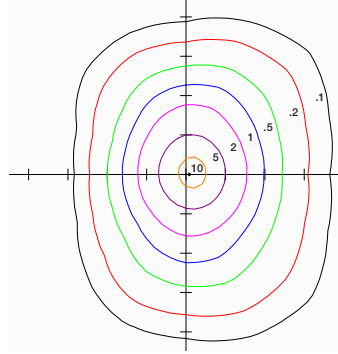

*Coming Soon

**Made to Order

PHYSICAL INFORMATION

LUMINAIRE DESCRIPTION	LENGTH IN (MM)	WIDTH IN (MM)	HEIGHT IN (MM)	WEIGHT LB (KG)	EPA
80W/150W	24.8 (628)	10.6 (270)	6.3 (160)	13 (5.9)	1.65 ft ²
300W	27.7 (703)	13.4 (340)	6.3 (160)	16 (7.26)	2.15 ft ²

MOUNTING HEIGHT: UP TO 40'

Detection Coverage Side View

Detection Coverage Top View

PHOTOMETRIC INFORMATION

HORIZONTAL ISO FOOT-CANDLE PLOT

80W Fixture, Type II Distribution, Mounted at 20' mounting height

80W Fixture, Type III Distribution, Mounted at 15' mounting height

80W Fixture, Type IV Distribution, Mounted at 15' mounting height

80W Fixture, Type V Distribution, Mounted at 15' mounting height

MOUNTING HEIGHT (FT)	10	12	15	18	20	22
MULTIPLIER	2.25	1.56	1.00	0.69	0.56	0.46