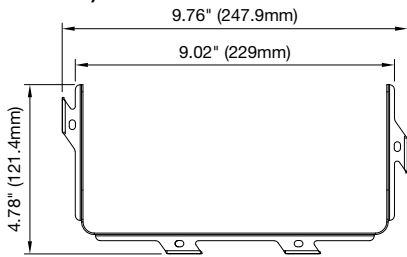

ACCESSORIES: PHYSICAL INFORMATION

FRONT AND BACK VISOR (80W-150W)