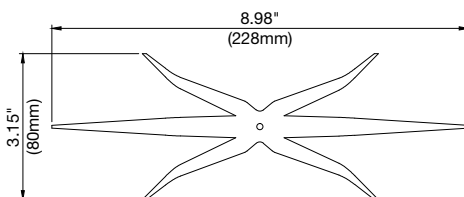

*Coming Soon

**Made to Order

PHYSICAL INFORMATION

LUMINAIRE DESCRIPTION	LENGTH IN (MM)	WIDTH IN (MM)	HEIGHT IN (MM)	WEIGHT LB (KG)	EPA
80W/150W	24.8 (628)	10.6 (270)	6.3 (160)	13 (5.9)	1.65 ft ²
300W	27.7 (703)	13.4 (340)	6.3 (160)	16 (7.26)	2.15 ft ²

ACCESSORIES: PHYSICAL INFORMATION

FRONT AND BACK VISOR (80W-150W)

FRONT AND BACK VISOR (300W)

RIGHT AND LEFT VISOR (80W-150W)

RIGHT AND LEFT VISOR (300W)

BIRD SPIKE

OPTIONAL MOTION/DAYLIGHT SENSOR DEFAULT SETTINGS