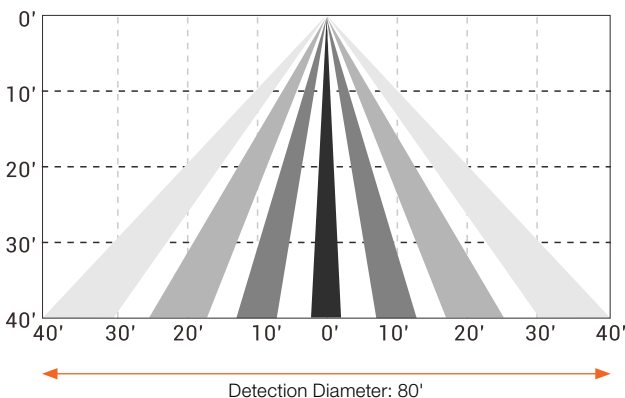

MOUNTING HEIGHT: UP TO 40'

Detection Coverage Side View