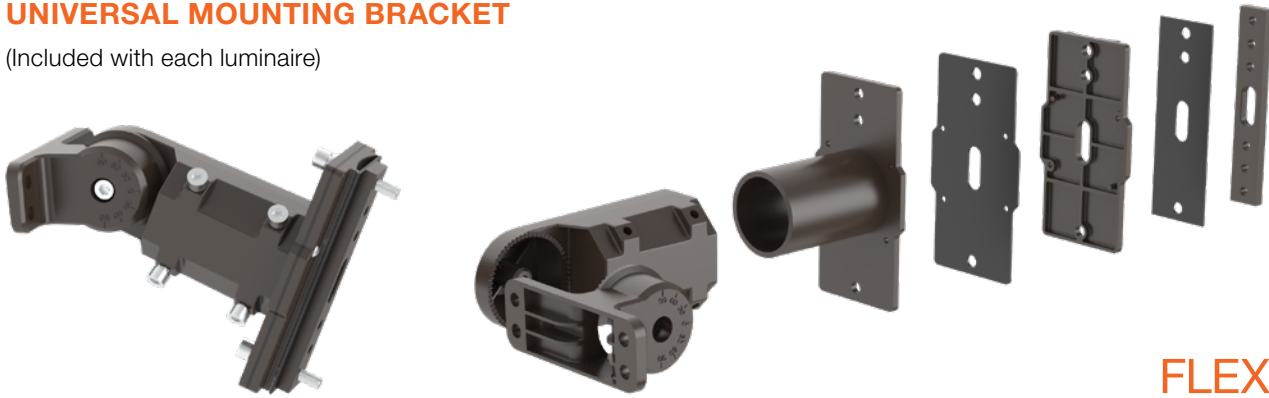

80W-150W

300W

UNIVERSAL MOUNTING BRACKET

(Included with each luminaire)

FLEXMOUNT

ACCESSORIES

ITEM #	ORDERING ABBREVIATION	ITEM DESCRIPTION
Visors		
63959	AREAFLD6ASMVISORLRBZ	Small Visor, left and right, Bronze
63978	AREAFLD6ASMVISORFBBZ	Small Visor, front and back, Bronze
63960	AREAFLD6ALRGVISORLRBZ	Large Visor, left and right, Bronze
63979	AREAFLD6ALRGVISORFBBZ	Large Visor, front and back, Bronze
Bird Spikes		
63961	AREAFLD6ASMBIRDSPIKE	Small Birdspike
63962	AREAFLD6ALRGBIRDSPIKE	Large Birdspike
Sensors		
63748	AREA/PIRMOTIONDAYSENSOR/BZ	Field installable PIR Motion/Daylight Sensor, IP65, Max. mounting height 39ft, Bronze
65732	AREA/MWMOTIONDAYSENSOR/BZ	Field installable Microwave Motion/Daylight Sensor, IP65, Max. mounting height 49ft, Bronze
62664	HIGHBAYPIRMOTIONDAYSENSOR2	Field installable PIR Motion/Daylight Sensor, IP65, Max. mounting height 39ft, White
65622	HIGHBAYMOTIONDAYSENSOR	Field installable Microwave Motion/Daylight Sensor, IP65, Max. mounting height 49ft, White
65623	REMOTE/MOTIONDAY/001	Remote control for Motion/Daylight Sensors – Remote is required to change default settings
Photocells		
61393	AREAFLDXANEMAPHOTOCELLUNV	Area/Flood NEMA photocell 120-277V
61394	AREAFLDXANEMAPHOTOCELL347	Area/Flood NEMA photocell 347V
61395	AREAFLDXANEMAPHOTOCELL480	Area/Flood NEMA photocell 480V
LEDVANCE LINK™ Accessories		
63652	SENSORADAPTER1A	Sensor adapter for LEDVANCE LINK™ sensors
62634	SENSORHB/PIRAUX12V/BLE	Bluetooth® mesh wireless controller and sensor, LEDVANCE LINK™
62630	ADAPTER/AUX12V/BLE	Bluetooth® Mesh low voltage controller-BLE enabled fixture