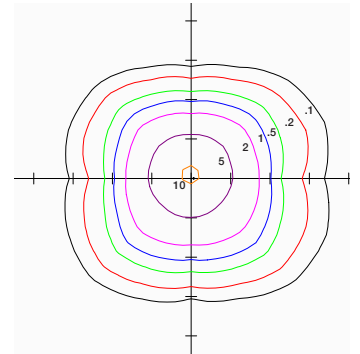

80W Fixture, Type III Distribution, Mounted at 15' mounting height

80W Fixture, Type IV Distribution, Mounted at 15' mounting height

80W Fixture, Type V Distribution, Mounted at 15' mounting height

MOUNTING HEIGHT (FT)	10	12	15	18	20	22
MULTIPLIER	2.25	1.56	1.00	0.69	0.56	0.46

150W Fixture, Type II Distribution, Mounted at 25' mounting height

150W Fixture, Type III Distribution, Mounted at 20' mounting height

150W Fixture, Type IV Distribution, Mounted at 20' mounting height

150W Fixture, Type V Distribution, Mounted at 20' mounting height