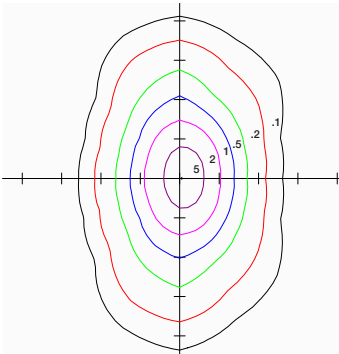

150W Fixture, Type II Distribution, Mounted at 25' mounting height