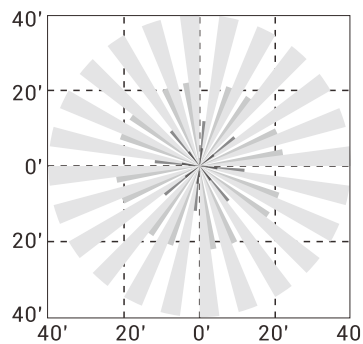

Detection Coverage Top View