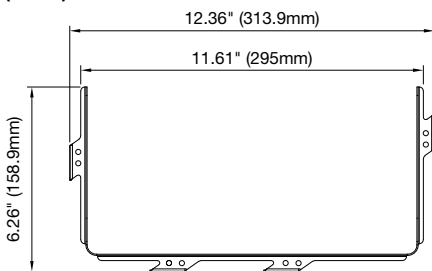

*Coming Soon

**Made to Order

PHYSICAL INFORMATION

LUMINAIRE DESCRIPTION	LENGTH IN (MM)	WIDTH IN (MM)	HEIGHT IN (MM)	WEIGHT LB (KG)	EPA
80W/150W	24.8 (628)	10.6 (270)	6.3 (160)	13 (5.9)	1.65 ft ²
300W	27.7 (703)	13.4 (340)	6.3 (160)	16 (7.26)	2.15 ft ²

ACCESSORIES: PHYSICAL INFORMATION

FRONT AND BACK VISOR (80W-150W)

FRONT AND BACK VISOR (300W)

RIGHT AND LEFT VISOR (80W-150W)

RIGHT AND LEFT VISOR (300W)

BIRD SPIKE

OPTIONAL MOTION/DAYLIGHT SENSOR DEFAULT SETTINGS