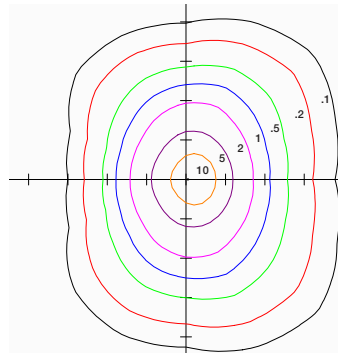

300W Fixture, Type IV Distribution, Mounted at 25' mounting height