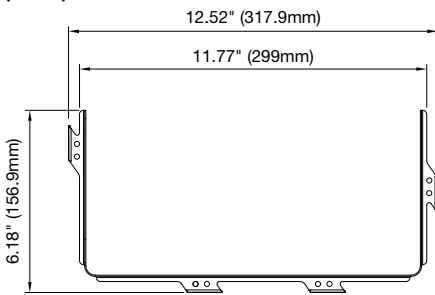

FRONT AND BACK VISOR (300W)