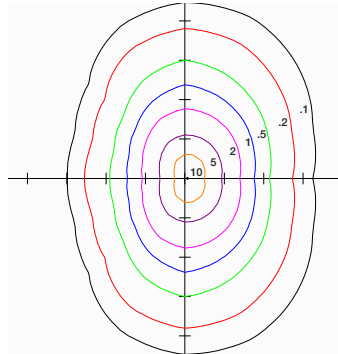

150W Fixture, Type III Distribution, Mounted at 20' mounting height