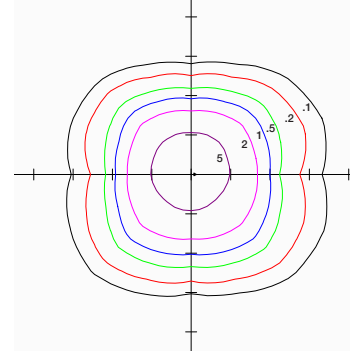

MOUNTING HEIGHT: UP TO 40'

Detection Coverage Side View

Detection Coverage Top View

PHOTOMETRIC INFORMATION

HORIZONTAL ISO FOOT-CANDLE PLOT

80W Fixture, Type II Distribution, Mounted at 20' mounting height

80W Fixture, Type III Distribution, Mounted at 15' mounting height

80W Fixture, Type IV Distribution, Mounted at 15' mounting height

80W Fixture, Type V Distribution, Mounted at 15' mounting height

MOUNTING HEIGHT (FT)	10	12	15	18	20	22
MULTIPLIER	2.25	1.56	1.00	0.69	0.56	0.46