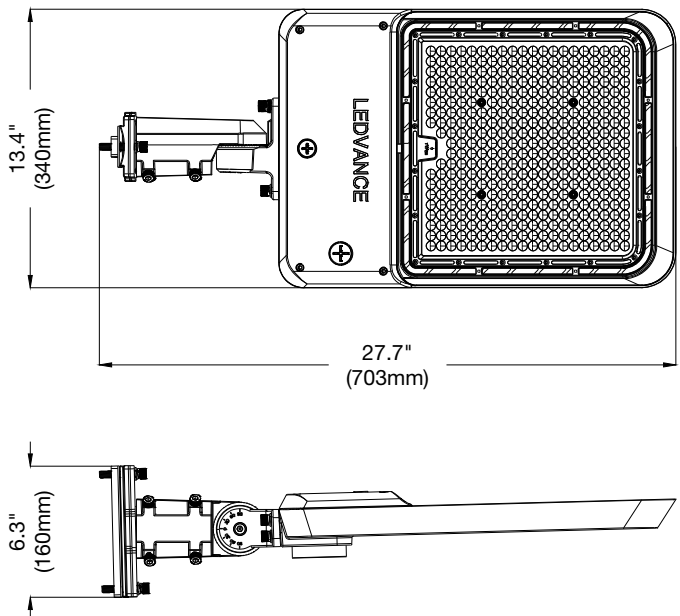

ORDERING INFORMATION (CONTINUED)