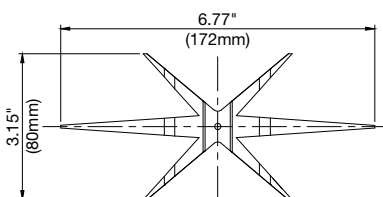

ACCESSORIES: PHYSICAL INFORMATION

FRONT AND BACK VISOR (80W-150W)

FRONT AND BACK VISOR (300W)

RIGHT AND LEFT VISOR (80W-150W)

RIGHT AND LEFT VISOR (300W)

BIRD SPIKE