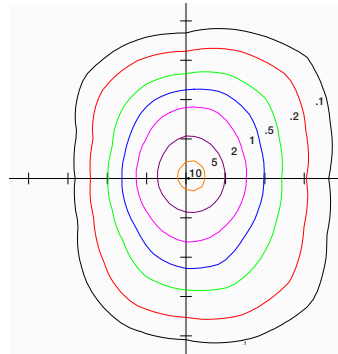

MOUNTING HEIGHT: UP TO 40'

Detection Coverage Side View

Detection Coverage Top View

PHOTOMETRIC INFORMATION

HORIZONTAL ISO FOOT-CANDLE PLOT

80W Fixture, Type II Distribution, Mounted at 20' mounting height

80W Fixture, Type III Distribution, Mounted at 15' mounting height

80W Fixture, Type IV Distribution, Mounted at 15' mounting height

80W Fixture, Type V Distribution, Mounted at 15' mounting height

MOUNTING HEIGHT (FT)	10	12	15	18	20	22
MULTIPLIER	2.25	1.56	1.00	0.69	0.56	0.46

150W Fixture, Type II Distribution, Mounted at 25' mounting height

150W Fixture, Type III Distribution, Mounted at 20' mounting height

150W Fixture, Type IV Distribution, Mounted at 20' mounting height

150W Fixture, Type V Distribution, Mounted at 20' mounting height