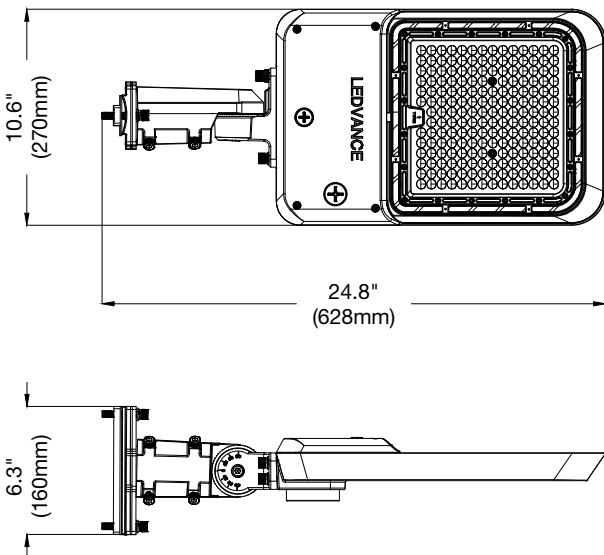

*Coming Soon

**Made to Order

PHYSICAL INFORMATION

LUMINAIRE DESCRIPTION	LENGTH IN (MM)	WIDTH IN (MM)	HEIGHT IN (MM)	WEIGHT LB (KG)	EPA
80W/150W	24.8 (628)	10.6 (270)	6.3 (160)	13 (5.9)	1.65 ft²
300W	27.7 (703)	13.4 (340)	6.3 (160)	16 (7.26)	2.15 ft²

80W-150W