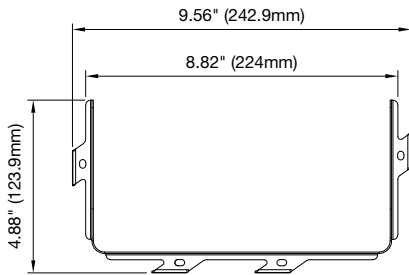

*Coming Soon

**Made to Order

PHYSICAL INFORMATION

LUMINAIRE DESCRIPTION	LENGTH IN (MM)	WIDTH IN (MM)	HEIGHT IN (MM)	WEIGHT LB (KG)	EPA
80W/150W	24.8 (628)	10.6 (270)	6.3 (160)	13 (5.9)	1.65 ft ²
300W	27.7 (703)	13.4 (340)	6.3 (160)	16 (7.26)	2.15 ft ²

ACCESSORIES: PHYSICAL INFORMATION

FRONT AND BACK VISOR (80W-150W)

FRONT AND BACK VISOR (300W)

RIGHT AND LEFT VISOR (80W-150W)

RIGHT AND LEFT VISOR (300W)

BIRD SPIKE

OPTIONAL MOTION/DAYLIGHT SENSOR DEFAULT SETTINGS