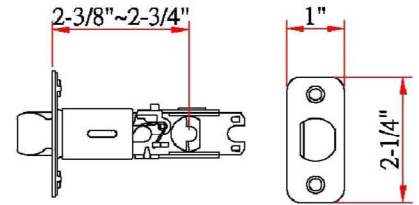

Pro Springdale Bed and Bath Door Handle Polished Brass

SPECIFICATIONS

MATERIAL CONSTRUCTION:	Brass	KEYWAY:	N/A
LOCK FUNCTION:	Privacy	REMOVABLE CORE:	No
DEADBOLT FUNCTION:	N/A	LATCH FACEPLATE I:	Round Corner
EXTERIOR MAX PROJECTION:	2.25"	LATCH BACKSET:	Adj; 2-3/8" - 2-3/4"
INTERIOR MAX PROJECTION:	2.25"	LATCH TYPE:	2 Way (fixed faceplate)
KOB VS. LEVER:	Lever	LATCHBOLT THROW DISTANCE:	0.5"
KNOB DIMENSIONS:	N/A	# PINS IN CYLINDER:	N/A
LEVER LENGTH:	3.67"	ANTI-BUMP PIN INSTALLED:	N/A
ROSE DIMENSIONS:	2.63" H x 2.63" W x 2.63" D	# KEYS INCLUDED:	N/A
ROSETTE / ESCUTCHEON SHAPE:	Round	SPINDLE TYPE:	Half-Moon
CROSS BORE:	2.13"	MOUNTING HARDWARE INCLUDED:	Yes
EDGE BORE:	1"	TOOLS NEEDED FOR INSTALLATION:	Phillips Screwdriver
HANDING:	Reversible	ASSEMBLED WEIGHT:	1.61 lbs.
REKEYABLE?:	No		