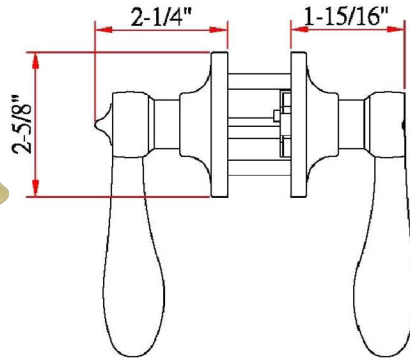

Pro Springdale Bed and Bath Door Handle Polished Brass

SPECIFICATIONS

MATERIAL CONSTRUCTION:	Brass	KEYWAY:	N/A
LOCK FUNCTION:	Privacy	REMOVABLE CORE:	No
DEADBOLT FUNCTION:	N/A	LATCH FACEPLATE I:	Round Corner
EXTERIOR MAX PROJECTION:	2.25"	LATCH BACKSET:	Adj; 2-3/8" - 2-3/4"
INTERIOR MAX PROJECTION:	2.25"	LATCH TYPE:	2 Way (fixed faceplate)
KOB VS. LEVER:	Lever	LATCHBOLT THROW DISTANCE:	0.5"
KNOB DIMENSIONS:	N/A	# PINS IN CYLINDER:	N/A
LEVER LENGTH:	3.67"	ANTI-BUMP PIN INSTALLED:	N/A
ROSE DIMENSIONS:	2.63" H x 2.63" W x 2.63" D	# KEYS INCLUDED:	N/A
ROSETTE / ESCUTCHEON SHAPE:	Round	SPINDLE TYPE:	Half-Moon
CROSS BORE:	2.13"	MOUNTING HARDWARE INCLUDED:	Yes
EDGE BORE:	1"	TOOLS NEEDED FOR INSTALLATION:	Phillips Screwdriver
HANDING:	Reversible	ASSEMBLED WEIGHT:	1.61 lbs.
REKEYABLE?:	No		