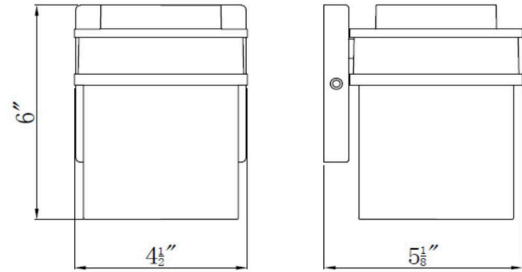

Bayfield LED Outdoor Wall Light
Black

SPECIFICATIONS

MOUNTING:	Wall Mount	LED BRIGHTNESS (LUMENS):	410
SLOPED CEILING ADAPTABLE:	No	LED COLOR CORRELATED TEMPERATURE (CCT):	3000K
LAMP TYPE 1:	1 lamp 8W LED	LED COLOR RENDERING INDEX (CRI):	80
BULB INCLUDED:	No	LED EFFICACY:	51
WATTS PER BULB:	8W	LED AVERAGE RATED LIFE:	50,000 hours
TOTAL WATTAGE:	8W	ENERGY EFFICIENT:	Yes
DIMMABLE:	No	LIGHTING AMPS:	0.5
MATERIAL CONSTRUCTION:	Steel	VOLTAGE:	120V
ASSEMBLED DIMENSIONS:	5.13" L x 6" H x 4.5" D		
WEIGHT:	2.36 lbs.		
BACKPLATE DIMENSIONS:	4.5" H x 4.5" W		
CANOPY CEILING DIMENSIONS:	N/A		
GLASS/SHADE DIMENSIONS:	N/A		
GLASS/SHADE MATERIAL:	Glass		
GLASS/SHADE TYPE:	Frosted		
GLASS/SHADE COLOR:	N/A		