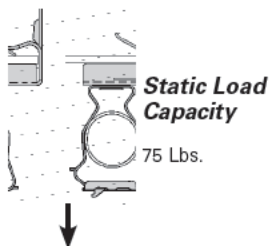

- Unique Guide-Rite™ Fastener provides for fast and easy installation.
- Fasteners will rotate 360°.
- Simply installed with a hammer and pliers.

Guide-Rite Conduit To Beam Fasteners

UPC/Part Number	Catalog Number	Conduit Size	Flange Thickness	Box Qty.
78101118450	BG-6-U-2-4*	3/8"	1/8" - 1/4"	100
78101118455	BG-6-U-5-8*	3/8"	5/16" - 1/2"	100
78101118460	BG-6-U-9-12*	3/8"	9/16" - 3/4"	100
78101118525	BG-8-12-U-2-4	1/2", 3/4"	1/8" - 1/4"	100
78101118530	BG-8-12-U-5-8	1/2", 3/4"	5/16" - 1/2"	100
78101118535	BG-8-12-U-9-12	1/2", 3/4"	9/16" - 3/4"	100
78101118625	BG-16-U-2-4	1"	1/8" - 1/4"	100
78101118630	BG-16-U-5-8	1"	5/16" - 1/2"	100
78101118635	BG-16-U-9-12	1"	9/16" - 3/4"	100
78101118680	BG-20-U-2-4	1 1/4"	1/8" - 1/4"	100
78101118685	BG-20-U-5-8	1 1/4"	5/16" - 1/2"	100
78101118690	BG-20-U-9-12	1 1/4"	9/16" - 3/4"	100
78101118720	BG-24-U-2-4	1 1/2"	1/8" - 1/4"	50
78101118725	BG-24-U-5-8	1 1/2"	5/16" - 1/2"	50
78101118730	BG-24-U-9-12	1 1/2"	9/16" - 3/4"	50
78101118760	BG-32-U-2-4	2"	1/8" - 1/4"	50
78101118765	BG-32-U-5-8	2"	5/16" - 1/2"	50
78101118770	BG-32-U-9-12	2"	9/16" - 3/4"	50

Patent #4958792

* BG-6 will accept the following range $\varnothing.420 - \varnothing.675$: 14/2 thru 10/4 MC/AC cable and 5/16" or 3/8" flexible conduit

Read safety/installation instruction sheets in packages before use. These products are designed for positioning only. No load rating.