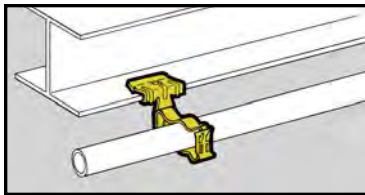

- Quickly attaches conduit to beams.
- Fasteners will rotate 360°.
- Simply installed with a hammer.

## Push-Type Conduit To Beam Fasteners

UPC/Part Number	Catalog Number	Conduit Size	Flange Thickness	Box Qty.
78101119275	<b>BP-8-E-2-4</b>	1/2" EMT	1/8" - 1/4"	100
78101119280	<b>BP-8-E-5-8</b>	1/2" EMT	5/16" - 1/2"	100
78101119285	<b>BP-8-E-9-12</b>	1/2" EMT	9/16" - 3/4"	100
78101119375	<b>BP-12-E-2-4</b>	1/2" EMT 1/2" IMC, Rigid	1/8" - 1/4"	100
78101119380	<b>BP-12-E-5-8</b>	1/2" EMT 1/2" IMC, Rigid	5/16" - 1/2"	100
78101119385	<b>BP-12-E-9-12</b>	1/2" EMT 1/2" IMC, Rigid	9/16" - 3/4"	100
78101119465	<b>BP-16-E-2-4</b>	1" EMT 3/4" IMC, Rigid	1/8" - 1/4"	100
78101119470	<b>BP-16-E-5-8</b>	1" EMT 3/4" IMC, Rigid	5/16" - 1/2"	100
78101119475	<b>BP-16-E-9-12</b>	1" EMT 3/4" IMC, Rigid	9/16" - 3/4"	100

**Ultimate  
Static Load  
Capacity**

*Read safety/installation instruction sheets in packages before use.  
These products are designed for positioning only. No load rating.*

- Unique Guide-Rite fastener provides for fast and easy installation.
- Fasteners will rotate 360°.
- Simply installed with a hammer and pliers.