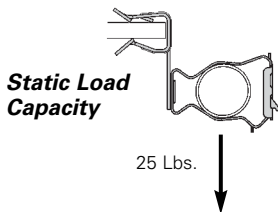

Read safety/installation instruction sheets in packages before use.
These products are designed for positioning only. No load rating.