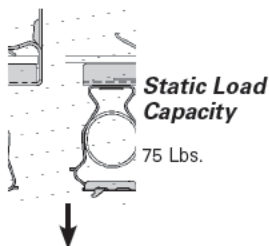

- Unique Guide-Rite™ Fastener provides for fast and easy installation.
- Fasteners will rotate 360°.
- Simply installed with a hammer and pliers.

## Guide-Rite Conduit To Beam Fasteners

UPC/Part Number	Catalog Number	Conduit Size	Flange Thickness	Box Qty.
78101118450	<b>BG-6-U-2-4*</b>	3/8"	1/8" - 1/4"	100
78101118455	<b>BG-6-U-5-8*</b>	3/8"	5/16" - 1/2"	100
78101118460	<b>BG-6-U-9-12*</b>	3/8"	9/16" - 3/4"	100
78101118525	<b>BG-8-12-U-2-4</b>	1/2", 3/4"	1/8" - 1/4"	100
78101118530	<b>BG-8-12-U-5-8</b>	1/2", 3/4"	5/16" - 1/2"	100
78101118535	<b>BG-8-12-U-9-12</b>	1/2", 3/4"	9/16" - 3/4"	100
78101118625	<b>BG-16-U-2-4</b>	1"	1/8" - 1/4"	100
78101118630	<b>BG-16-U-5-8</b>	1"	5/16" - 1/2"	100
78101118635	<b>BG-16-U-9-12</b>	1"	9/16" - 3/4"	100
78101118680	<b>BG-20-U-2-4</b>	1 1/4"	1/8" - 1/4"	100
78101118685	<b>BG-20-U-5-8</b>	1 1/4"	5/16" - 1/2"	100
78101118690	<b>BG-20-U-9-12</b>	1 1/4"	9/16" - 3/4"	100
78101118720	<b>BG-24-U-2-4</b>	1 1/2"	1/8" - 1/4"	50
78101118725	<b>BG-24-U-5-8</b>	1 1/2"	5/16" - 1/2"	50
78101118730	<b>BG-24-U-9-12</b>	1 1/2"	9/16" - 3/4"	50
78101118760	<b>BG-32-U-2-4</b>	2"	1/8" - 1/4"	50
78101118765	<b>BG-32-U-5-8</b>	2"	5/16" - 1/2"	50
78101118770	<b>BG-32-U-9-12</b>	2"	9/16" - 3/4"	50

Patent #4958792

\* BG-6 will accept the following range  $\varnothing.420 - \varnothing.675$ : 14/2 thru 10/4 MC/AC cable and 5/16" or 3/8" flexible conduit

Read safety/installation instruction sheets in packages before use. These products are designed for positioning only. No load rating.