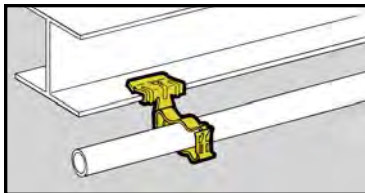

- Quickly attaches conduit to beams.
- Fasteners will rotate 360°.
- Simply installed with a hammer.

Push-Type Conduit To Beam Fasteners

UPC/Part Number	Catalog Number	Conduit Size	Flange Thickness	Box Qty.
78101119275	BP-8-E-2-4	1/2" EMT	1/8" - 1/4"	100
78101119280	BP-8-E-5-8	1/2" EMT	5/16" - 1/2"	100
78101119285	BP-8-E-9-12	1/2" EMT	9/16" - 3/4"	100
78101119375	BP-12-E-2-4	1/2" EMT 1/2" IMC, Rigid	1/8" - 1/4"	100
78101119380	BP-12-E-5-8	1/2" EMT 1/2" IMC, Rigid	5/16" - 1/2"	100
78101119385	BP-12-E-9-12	1/2" EMT 1/2" IMC, Rigid	9/16" - 3/4"	100
78101119465	BP-16-E-2-4	1" EMT 3/4" IMC, Rigid	1/8" - 1/4"	100
78101119470	BP-16-E-5-8	1" EMT 3/4" IMC, Rigid	5/16" - 1/2"	100
78101119475	BP-16-E-9-12	1" EMT 3/4" IMC, Rigid	9/16" - 3/4"	100

**Ultimate
Static Load
Capacity**

*Read safety/installation instruction sheets in packages before use.
These products are designed for positioning only. No load rating.*

- Unique Guide-Rite fastener provides for fast and easy installation.
- Fasteners will rotate 360°.
- Simply installed with a hammer and pliers.