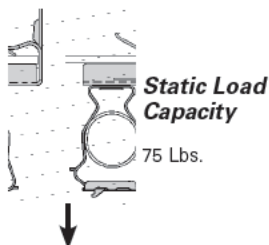

- Unique Guide-Rite™ Fastener provides for fast and easy installation.
- Fasteners will rotate 360°.
- Simply installed with a hammer and pliers.

## Guide-Rite Conduit To Beam Fasteners

UPC/Part Number	Catalog Number	Conduit Size	Flange Thickness	Box Qty.
78101118450	<b>BG-6-U-2-4*</b>	3/8"	1/8" - 1/4"	100
78101118455	<b>BG-6-U-5-8*</b>	3/8"	5/16" - 1/2"	100
78101118460	<b>BG-6-U-9-12*</b>	3/8"	9/16" - 3/4"	100
78101118525	<b>BG-8-12-U-2-4</b>	1/2", 3/4"	1/8" - 1/4"	100
78101118530	<b>BG-8-12-U-5-8</b>	1/2", 3/4"	5/16" - 1/2"	100
78101118535	<b>BG-8-12-U-9-12</b>	1/2", 3/4"	9/16" - 3/4"	100
78101118625	<b>BG-16-U-2-4</b>	1"	1/8" - 1/4"	100
78101118630	<b>BG-16-U-5-8</b>	1"	5/16" - 1/2"	100
78101118635	<b>BG-16-U-9-12</b>	1"	9/16" - 3/4"	100
78101118680	<b>BG-20-U-2-4</b>	1 1/4"	1/8" - 1/4"	100
78101118685	<b>BG-20-U-5-8</b>	1 1/4"	5/16" - 1/2"	100
78101118690	<b>BG-20-U-9-12</b>	1 1/4"	9/16" - 3/4"	100
78101118720	<b>BG-24-U-2-4</b>	1 1/2"	1/8" - 1/4"	50
78101118725	<b>BG-24-U-5-8</b>	1 1/2"	5/16" - 1/2"	50
78101118730	<b>BG-24-U-9-12</b>	1 1/2"	9/16" - 3/4"	50
78101118760	<b>BG-32-U-2-4</b>	2"	1/8" - 1/4"	50
78101118765	<b>BG-32-U-5-8</b>	2"	5/16" - 1/2"	50
78101118770	<b>BG-32-U-9-12</b>	2"	9/16" - 3/4"	50

Patent #4958792

\* BG-6 will accept the following range  $\varnothing.420 - \varnothing.675$ : 14/2 thru 10/4 MC/AC cable and 5/16" or 3/8" flexible conduit

Read safety/installation instruction sheets in packages before use. These products are designed for positioning only. No load rating.