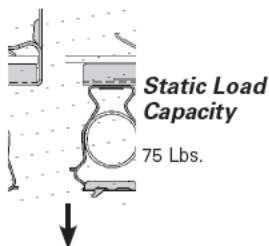

- Unique Guide-Rite™ Fastener provides for fast and easy installation.
- Fasteners will rotate 360°.
- Simply installed with a hammer and pliers.

## Guide-Rite Conduit To Beam Fasteners

UPC/Part Number	Catalog Number	Conduit Size	Flange Thickness	Box Qty.
78101118450	<b>BG-6-U-2-4*</b>	3/8"	1/8" - 1/4"	100
78101118455	<b>BG-6-U-5-8*</b>	3/8"	5/16" - 1/2"	100
78101118460	<b>BG-6-U-9-12*</b>	3/8"	9/16" - 3/4"	100
78101118525	<b>BG-8-12-U-2-4</b>	1/2", 3/4"	1/8" - 1/4"	100
78101118530	<b>BG-8-12-U-5-8</b>	1/2", 3/4"	5/16" - 1/2"	100
78101118535	<b>BG-8-12-U-9-12</b>	1/2", 3/4"	9/16" - 3/4"	100
78101118625	<b>BG-16-U-2-4</b>	1"	1/8" - 1/4"	100
78101118630	<b>BG-16-U-5-8</b>	1"	5/16" - 1/2"	100
78101118635	<b>BG-16-U-9-12</b>	1"	9/16" - 3/4"	100
78101118680	<b>BG-20-U-2-4</b>	1 1/4"	1/8" - 1/4"	100
78101118685	<b>BG-20-U-5-8</b>	1 1/4"	5/16" - 1/2"	100
78101118690	<b>BG-20-U-9-12</b>	1 1/4"	9/16" - 3/4"	100
78101118720	<b>BG-24-U-2-4</b>	1 1/2"	1/8" - 1/4"	50
78101118725	<b>BG-24-U-5-8</b>	1 1/2"	5/16" - 1/2"	50
78101118730	<b>BG-24-U-9-12</b>	1 1/2"	9/16" - 3/4"	50
78101118760	<b>BG-32-U-2-4</b>	2"	1/8" - 1/4"	50
78101118765	<b>BG-32-U-5-8</b>	2"	5/16" - 1/2"	50
78101118770	<b>BG-32-U-9-12</b>	2"	9/16" - 3/4"	50

Patent #4958792

\* BG-6 will accept the following range  $\varnothing.420$  -  $\varnothing.675$ : 14/2 thru 10/4 MC/AC cable and 5/16" or 3/8" flexible conduit

Read safety/installation instruction sheets in packages before use. These products are designed for positioning only. No load rating.