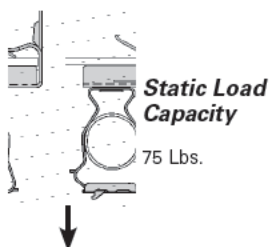

- Unique Guide-Rite™ Fastener provides for fast and easy installation.
- Fasteners will rotate 360°.
- Simply installed with a hammer and pliers.

## Guide-Rite Conduit To Beam Fasteners

UPC/Part Number	Catalog Number	Conduit Size	Flange Thickness	Box Qty.
78101118450	<b>BG-6-U-2-4*</b>	3/8"	1/8" - 1/4"	100
78101118455	<b>BG-6-U-5-8*</b>	3/8"	5/16" - 1/2"	100
78101118460	<b>BG-6-U-9-12*</b>	3/8"	9/16" - 3/4"	100
78101118525	<b>BG-8-12-U-2-4</b>	1/2", 3/4"	1/8" - 1/4"	100
78101118530	<b>BG-8-12-U-5-8</b>	1/2", 3/4"	5/16" - 1/2"	100
78101118535	<b>BG-8-12-U-9-12</b>	1/2", 3/4"	9/16" - 3/4"	100
78101118625	<b>BG-16-U-2-4</b>	1"	1/8" - 1/4"	100
78101118630	<b>BG-16-U-5-8</b>	1"	5/16" - 1/2"	100
78101118635	<b>BG-16-U-9-12</b>	1"	9/16" - 3/4"	100
78101118680	<b>BG-20-U-2-4</b>	1 1/4"	1/8" - 1/4"	100
78101118685	<b>BG-20-U-5-8</b>	1 1/4"	5/16" - 1/2"	100
78101118690	<b>BG-20-U-9-12</b>	1 1/4"	9/16" - 3/4"	100
78101118720	<b>BG-24-U-2-4</b>	1 1/2"	1/8" - 1/4"	50
78101118725	<b>BG-24-U-5-8</b>	1 1/2"	5/16" - 1/2"	50
78101118730	<b>BG-24-U-9-12</b>	1 1/2"	9/16" - 3/4"	50
78101118760	<b>BG-32-U-2-4</b>	2"	1/8" - 1/4"	50
78101118765	<b>BG-32-U-5-8</b>	2"	5/16" - 1/2"	50
78101118770	<b>BG-32-U-9-12</b>	2"	9/16" - 3/4"	50

Patent #4958792

\* BG-6 will accept the following range  $\varnothing.420$  -  $\varnothing.675$ : 14/2 thru 10/4 MC/AC cable and 5/16" or 3/8" flexible conduit

Read safety/installation instruction sheets in packages before use. These products are designed for positioning only. No load rating.