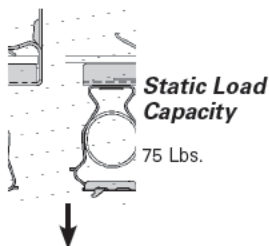

- Unique Guide-Rite™ Fastener provides for fast and easy installation.
- Fasteners will rotate 360°.
- Simply installed with a hammer and pliers.

Guide-Rite Conduit To Beam Fasteners

UPC/Part Number	Catalog Number	Conduit Size	Flange Thickness	Box Qty.
78101118450	BG-6-U-2-4*	3/8"	1/8" - 1/4"	100
78101118455	BG-6-U-5-8*	3/8"	5/16" - 1/2"	100
78101118460	BG-6-U-9-12*	3/8"	9/16" - 3/4"	100
78101118525	BG-8-12-U-2-4	1/2", 3/4"	1/8" - 1/4"	100
78101118530	BG-8-12-U-5-8	1/2", 3/4"	5/16" - 1/2"	100
78101118535	BG-8-12-U-9-12	1/2", 3/4"	9/16" - 3/4"	100
78101118625	BG-16-U-2-4	1"	1/8" - 1/4"	100
78101118630	BG-16-U-5-8	1"	5/16" - 1/2"	100
78101118635	BG-16-U-9-12	1"	9/16" - 3/4"	100
78101118680	BG-20-U-2-4	1 1/4"	1/8" - 1/4"	100
78101118685	BG-20-U-5-8	1 1/4"	5/16" - 1/2"	100
78101118690	BG-20-U-9-12	1 1/4"	9/16" - 3/4"	100
78101118720	BG-24-U-2-4	1 1/2"	1/8" - 1/4"	50
78101118725	BG-24-U-5-8	1 1/2"	5/16" - 1/2"	50
78101118730	BG-24-U-9-12	1 1/2"	9/16" - 3/4"	50
78101118760	BG-32-U-2-4	2"	1/8" - 1/4"	50
78101118765	BG-32-U-5-8	2"	5/16" - 1/2"	50
78101118770	BG-32-U-9-12	2"	9/16" - 3/4"	50

Patent #4958792

* BG-6 will accept the following range $\varnothing.420$ - $\varnothing.675$: 14/2 thru 10/4 MC/AC cable and 5/16" or 3/8" flexible conduit

Read safety/installation instruction sheets in packages before use. These products are designed for positioning only. No load rating.