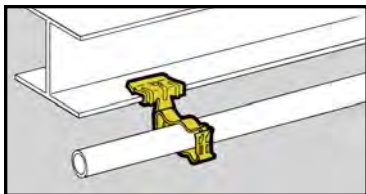

- Quickly attaches conduit to beams.
- Fasteners will rotate 360°.
- Simply installed with a hammer.

## Push-Type Conduit To Beam Fasteners

UPC/Part Number	Catalog Number	Conduit Size	Flange Thickness	Box Qty.
78101119275	<b>BP-8-E-2-4</b>	1/2" EMT	1/8" - 1/4"	100
78101119280	<b>BP-8-E-5-8</b>	1/2" EMT	5/16" - 1/2"	100
78101119285	<b>BP-8-E-9-12</b>	1/2" EMT	9/16" - 3/4"	100
78101119375	<b>BP-12-E-2-4</b>	1/2" EMT 1/2" IMC, Rigid	1/8" - 1/4"	100
78101119380	<b>BP-12-E-5-8</b>	1/2" EMT 1/2" IMC, Rigid	5/16" - 1/2"	100
78101119385	<b>BP-12-E-9-12</b>	1/2" EMT 1/2" IMC, Rigid	9/16" - 3/4"	100
78101119465	<b>BP-16-E-2-4</b>	1" EMT 3/4" IMC, Rigid	1/8" - 1/4"	100
78101119470	<b>BP-16-E-5-8</b>	1" EMT 3/4" IMC, Rigid	5/16" - 1/2"	100
78101119475	<b>BP-16-E-9-12</b>	1" EMT 3/4" IMC, Rigid	9/16" - 3/4"	100

**Ultimate  
Static Load  
Capacity**

*Read safety/installation instruction sheets in packages before use.  
These products are designed for positioning only. No load rating.*

- Unique Guide-Rite fastener provides for fast and easy installation.
- Fasteners will rotate 360°.
- Simply installed with a hammer and pliers.