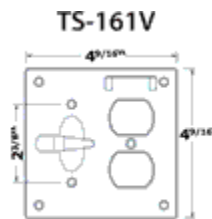

<<< Previous Page 1 | 2

© 2007 Teddico/BWF