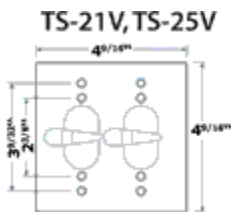

<<< Previous Page 1 | 2

© 2007 Teddico/BWF