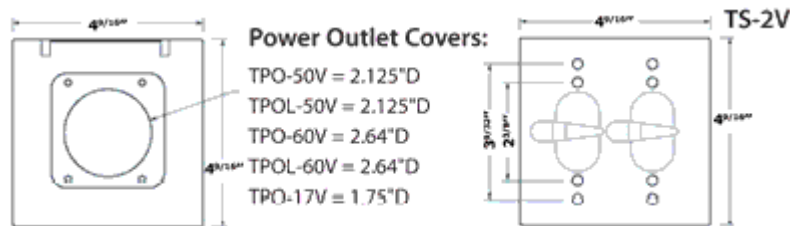

[View our lighting products.](#)

Two Gang Weatherproof Covers– Die Cast Metal

<<< [Previous Page 1](#) | 2

Two Gang Power Outlet Cover for Single Receptacle; 20A, 30A, 50A, 60A
Die cast self closing cover, gasket & screws included

BWF#	Unit UPC 0-87115	Unit Cubic	Description		Case Quantity	Case Weight
			Opening	Color		
Show Pak						
TPO-50V	26740-5	20A-50A	2.125"	Grey	24	9
TPOL-50V (Locking)	27321-5	20A-50A	2.125"	Grey	24	9
TPO-60V	27324-6	30A-60A	2.64"	Grey	24	9
TPOL-60V (Locking)	27327-7	30A-60A	2.64"	Grey	24	9
TPO-17V	27330-7	30A	1.75"	Grey	24	9

Two Gang Toggle Switch Cover for 2 15A-20A Switches
Stamped aluminum cover, gasket & screws included

BWF#	Unit UPC 0-87115	Unit Cubic	Description		Case Quantity	Case Weight
			Opening	Color		
Show Pak						
TS-2V	27040-5	N/A	N/A	Grey	24	11

Two Gang Toggle Switch Cover with 2 Switches
Stamped aluminum cover, gasket & screws included