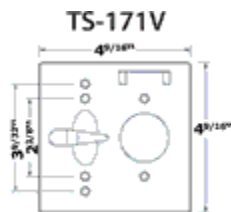

<<< Previous Page 1 | 2

© 2007 Teddico/BWF