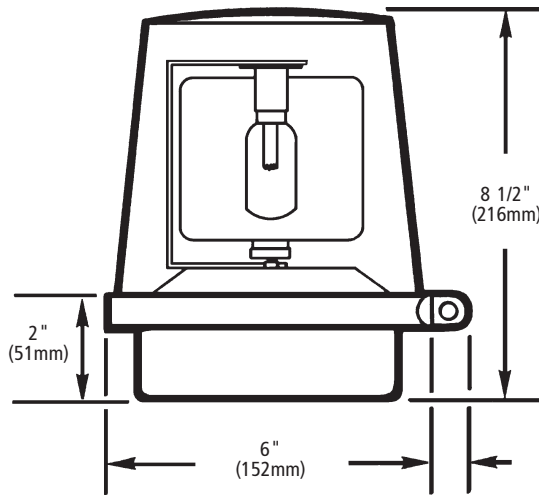

TECHNICAL INFORMATION

Cat. No.	Lens Color	Replacement Lens Cat. No.	Lamp Ratings	Revolution Rate	Electrical Ratings	Replacement Lamp Cat. No.
52C-N5-40WH	Clear	52-LC	40 Watts	75 rpm	120V 50/60 Hz	50-LMP-40WH
52R-N5-40WH	Red	52-LR	265 lumens*		0.35 Amps	
52A-N5-40WH	Amber	52-LA	3328 candlepower			
52B-N5-40WH	Blue	52-LB	25,000 hours**			
52G-N5-40WH	Green	52-LG				
52M-N5-40WH	Magenta	52-LM				
52C-G5-20WH	Clear	52-LC	20 Watts	75 rpm	24V 50/60 Hz	50-LMP-20WH
52R-G5-20WH	Red	52-LR	226 lumens*		0.8 Amps	
52A-G5-20WH	Amber	52-LA	2839 candlepower			
52B-G5-20WH	Blue	52-LB	25,000 hours**			
52G-G5-20WH	Green	52-LG				
52M-G5-20WH	Magenta	52-LM				
52C-R5	Clear	52-LC	25 Watts	75 rpm	240V 50/60 Hz	P-041917-0039
52R-R5	Red	52-LR	232 lumens*		0.10 Amps	Industry Trade No.
52A-R5	Amber	52-LA	2914 candlepower			25T8/240V/DC/CL
52B-R5	Blue	52-LB	120 hours**			
52G-R5	Green	52-LG				
52M-R5	Magenta	52-LM				

*Manufacturer's lumen rating.

**Projected lamp life based on manufacturer's calculated lamp life @ 65 FPM and 50% duty cycle.