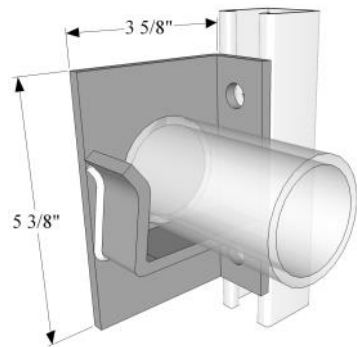

AS-825-2L

Two Hole Left Hand Single Axle Support for 2" Rigid Pipe