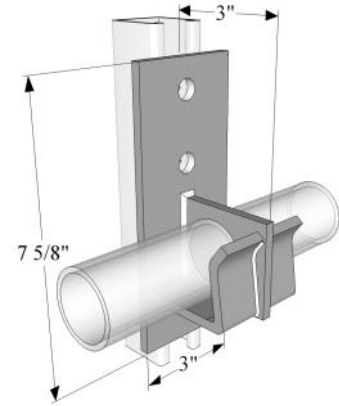

## PB-626

Pipe Block for use with 2" to 8" Pipe  
Hardware Not Included

50 Pcs/Box  
40 lbs./100 Pcs

	PLTD	SS304	SS316	ALUM	HDG	YLW	GRN	PLN
Stocked in	X							
Other Finishes Available by Special Order								

## AS-826-1-1/2

Three Hole Double Axle Support for 1-1/2" Rigid Pipe

10 Pcs/Box  
282 lbs./100 Pcs

	PLTD	SS304	SS316	ALUM	HDG	YLW	GRN	PLN
Stocked in	X							
Other Finishes Available by Special Order								