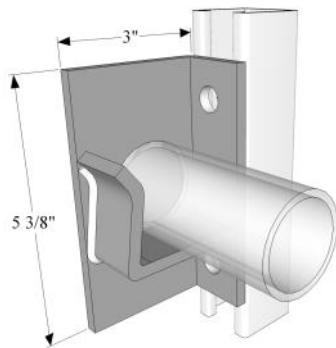

## AS-826-1-1/2

Three Hole Double Axle Support for 1-1/2" Rigid Pipe

10 Pcs/Box  
282 lbs./100 Pcs

	PLTD	SS304	SS316	ALUM	HDG	YLW	GRN	PLN
Stocked in	X							
Other Finishes Available by Special Order								

## AS-825-1-1/2L

Two Hole Left Hand Single Axle Support for 1-1/2" Rigid Pipe

10 Pcs/Box  
196 lbs./100 Pcs

	PLTD	SS304	SS316	ALUM	HDG	YLW	GRN	PLN
Stocked in	X							
Other Finishes Available by Special Order								