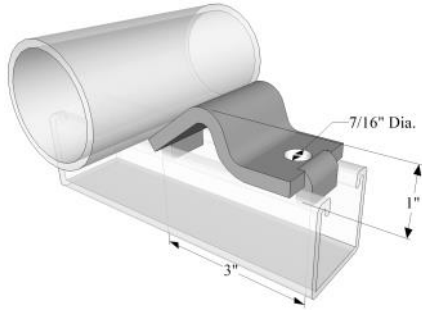

## PB-626

Pipe Block for use with 2" to 8" Pipe  
Hardware Not Included

50 Pcs/Box  
40 lbs./100 Pcs

	PLTD	SS304	SS316	ALUM	HDG	YLW	GRN	PLN
Stocked in	X							
Other Finishes Available by Special Order								

## AS-826-1-1/2

Three Hole Double Axle Support for 1-1/2" Rigid Pipe

10 Pcs/Box  
282 lbs./100 Pcs

	PLTD	SS304	SS316	ALUM	HDG	YLW	GRN	PLN
Stocked in	X							
Other Finishes Available by Special Order								