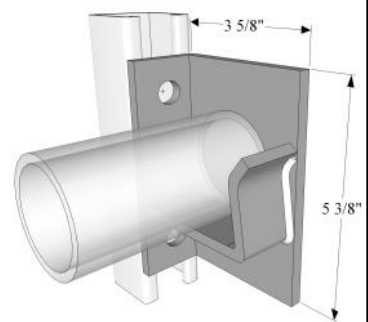

AS-825-2R

Two Hole Right Hand Single Axle Support for 2" Rigid Pipe