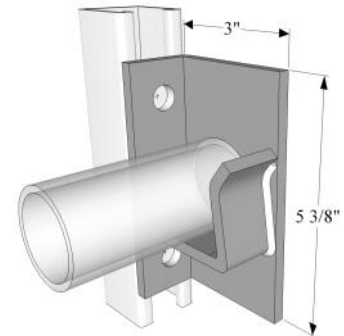

## AS-825-1-1/2L

Two Hole Left Hand Single Axle Support for 1-1/2" Rigid Pipe

10 Pcs/Box  
196 lbs./100 Pcs

	PLTD	SS304	SS316	ALUM	HDG	YLW	GRN	PLN
Stocked in	X							
Other Finishes Available by Special Order								

## AS-825-1-1/2R

Two Hole Right Hand Single Axle Support for 1-1/2" Rigid Pipe

10 Pcs/Box  
196 lbs./100 Pcs

	PLTD	SS304	SS316	ALUM	HDG	YLW	GRN	PLN
Stocked in	X							
Other Finishes Available by Special Order								