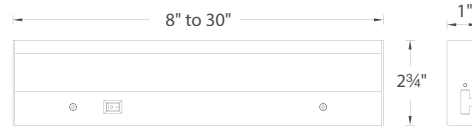

LEDme® PRO AC-LED LIGHT BARS

BA-ACLED

WAC LIGHTING

Responsible Lighting®

Fixture Type:

Catalog Number:

Project: _____

Location: _____

PRODUCT DESCRIPTION

Bringing out the best in bold, eye-catching residential, retail and commercial displays, LEDme® PRO AC-LED Light Bars are ideal for counters and cabinets. Thermally efficient, these fixtures are crafted for illuminating heat sensitive perishables and color sensitive apparel, artwork and collectibles.

FEATURES

- High CRI 90+
- Does not require any driver or transformer
- True 1" profile
- Backlighting with parabolic reflector allows a high uniformity of light
- Each light bar includes one "I" connector
- Minimal space between diffusers for a visually seamless line of illumination
- Free of projected heat, UV and IR radiation
- 90,000 hour rated life
- 5 year WAC Lighting product warranty

SPECIFICATIONS

1. **Construction:** Extruded aluminum body with polycarbonate lens.
2. **Power:** Direct 120VAC 60Hz input.
3. **Light Source:** 2700K or 3000K AC LEDs. CRI: 90.
4. **Dimming:** May be dimmed down to 10% with electronic low voltage (ELV) dimmer. Compatible with *LUTRON DVELV-300, SELV-300* Electronic Low Voltage dimmer
5. **Finish:** Abrasion resistant Bronze (BZ), Brushed Aluminum (AL) and White (WT) powder coat.
6. **Standards:** Title 24 CEC Compliant. ETL & cETL Listed.

FIXTURE PERFORMANCE

Model #	Color Temp	Power	Lumens	Efficacy
BA-ACLED8-927	2700K	5.5W	250	45 Lm/W
BA-ACLED8-930	3000K	5.5W	255	46 Lm/W
BA-ACLED12-927	2700K	8W	360	45 Lm/W
BA-ACLED12-930	3000K	8W	365	46 Lm/W
BA-ACLED18-927	2700K	10W	445	45 Lm/W
BA-ACLED18-930	3000K	10W	450	45 Lm/W
BA-ACLED24-927	2700K	15W	700	47 Lm/W
BA-ACLED24-930	3000K	15W	705	47 Lm/W
BA-ACLED30-927*	2700K	17W	765	45 Lm/W
BA-ACLED30-930*	3000K	17W	785	46 Lm/W

* Not Title 24 compliant

ACCESSORIES

6' power cord 	BA-PC6-WT	Supplies power in any application.
"I" connector 	BA-I-WT	Interconnection for seamless end to end transitions. One included with each light bar.
Interconnect cable 	BA-IC12-WT BA-IC24-WT BA-IC36-WT	12" 24" 36" Links two light bars using a single power connection.

ORDER NUMBER

Model#	Length	Color Temp	Finish
BA-ACLED	8 8"	927 2700K 930 3000K	BZ Bronze AL Brushed Aluminum WT White
	12 12"		
	18 18"		
	24 24"		
	30 30"