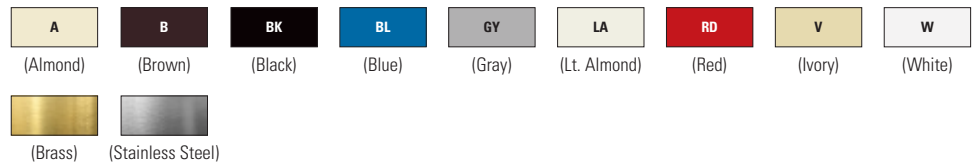

### Product description

1-Gang, 2-Gang, 3-Gang,  
4-Gang, 5-Gang, 6-Gang

1-Gang

2-Gang

3-Gang

4-Gang

5-Gang

6-Gang

### Color ordering information:

For ordering devices, include Catalog no. followed by the Color suffix: A (Almond), B (Brown), BK (Black), BL (Blue), GY (Gray), LA (Light Almond), RD (Red), V (Ivory), W (White), Brass, Stainless Steel