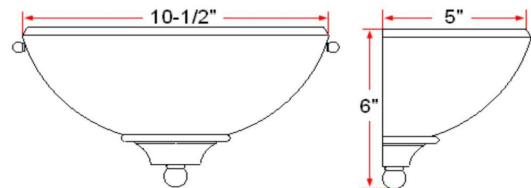

Millbridge 1-Light Wall Sconce
Satin Nickel

SPECIFICATIONS

MOUNTING:	Wall Mount	LED BRIGHTNESS (LUMENS):	N/A
SLOPED CEILING ADAPTABLE:	No	LED COLOR CORRELATED TEMPERATURE (CCT):	N/A
LAMP TYPE 1:	1 lamp 60W Incandescent A19	LED COLOR RENDERING INDEX (CRI):	N/A
BULB INCLUDED:	No	LED EFFICACY:	N/A
WATTS PER BULB:	60W	LED AVERAGE RATED LIFE:	N/A
TOTAL WATTAGE:	60W	ENERGY EFFICIENT:	No
DIMMABLE:	Yes	LIGHTING AMPS:	N/A
MATERIAL CONSTRUCTION:	Steel	VOLTAGE:	120V
ASSEMBLED DIMENSIONS:	6" H x 10.5" L x 5" D		
WEIGHT:	2.05 lbs.		
BACKPLATE DIMENSIONS:	N/A		
CANOPY/PLATE DIMENSIONS:	N/A		
GLASS/SHADE DIMENSIONS:	5.18" H x 10.3" L x 4.25" D		
GLASS/SHADE MATERIAL:	Glass		
GLASS/SHADE TYPE:	Alabaster		
GLASS/SHADE COLOR:	White		