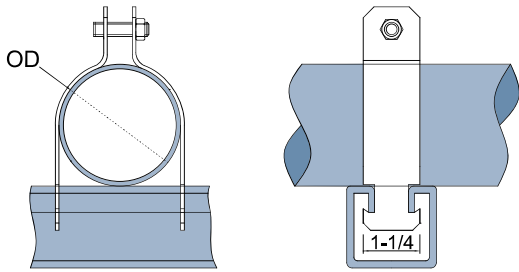

## O.D. STRUT CLAMP

### Model EOD

**SIZE:**

1/4" thru 8 5/8"

**FINISH:**

Electro-zinc plated

**FUNCTION:**

Support and tighten pipe

**FEATURES:**