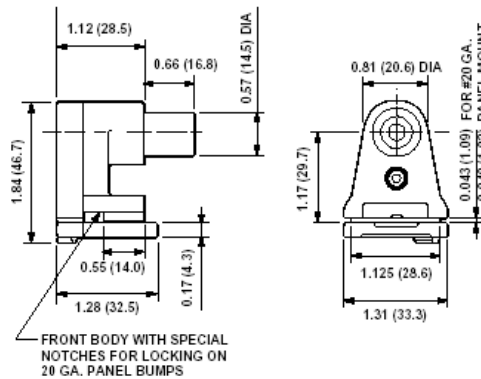

SPECIFICATION SUBMITTAL

JOB NAME:	CATALOG NUMBERS:	
____	____	____
JOB NUMBER:	____	____