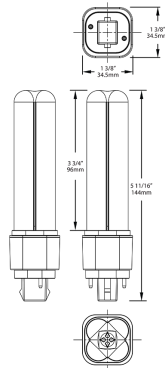

DIMENSIONS

Weight: 0.2 lbs

TECHNICAL SPECIFICATIONS

Performance

Product Type

Compacts

Input Wattage
7W

Lumens (Nominal)
900 Lm

Bulb Shape
PLC-O

Enclosure Material
Polycarbonate

Housing Finish
White

Lens Finish
Frosted

Base Type
2-Pin G24d

Optical

Beam Angle
360°
