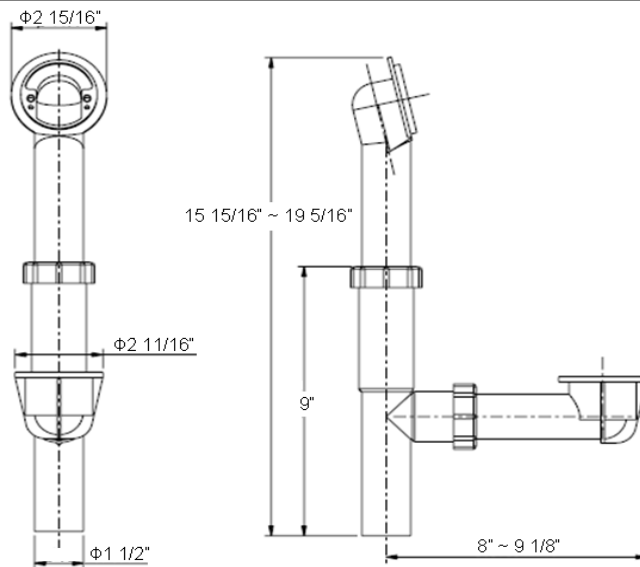

# PVC Bath Drain Rough In Kit

## Specifications

Material Content: Plastic and rubber  
1-1/2" Connection

## Dimensions