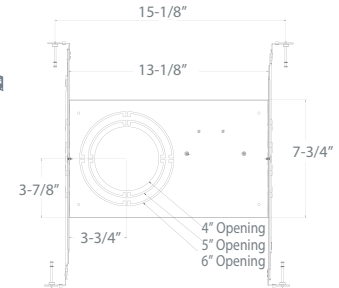

SLIM TRIM

ACCESSORIES

RL-ACC-SLIM-1-10F
10-ft long extension

RL-ACC-SLIM-1-20F
20-ft long extension

RL-UNV-4/5/6
For use with: 4", 5", 6"
Universal mounting plate

AL-ACC-SLIM-6-F-ROUGHPLATE
For use with: 6" downlights

RL-ACC-SLIM-6-ROUGHPLATE
Rough-in plate for use with 6" downlights

EXAMPLE: **RL679-1100L-DIMTR-120-27K/30K/35K/40K/50K-90-WH**

TYPE	LUMEN	CCT	CRI	FINISH
RL679	<input type="checkbox"/> 1100L-DIMTR-120 <input type="checkbox"/> 1100L-DIM10-120-347	<input type="checkbox"/> 27K/30K/35K/40K/50K	<input type="checkbox"/> 90+	<input type="checkbox"/> WH-White

RL-ACC-SLIM-1-10F

OPTIONS
<input type="checkbox"/> RL-ACC-SLIM-1-10F - 10ft Long Extension
<input type="checkbox"/> RL-ACC-SLIM-1-20F - 20ft Long Extension
<input type="checkbox"/> RL-UNV-4/5/6 - Universal Mounting Plate for 4", 5" and 6"
<input type="checkbox"/> RL-ACC-SLIM-6-ROUGHPLATE - 6" Mounting Plate
<input type="checkbox"/> AL-ACC-SLIM-6-F-ROUGHPLATE - 6" Flanged Roughplate