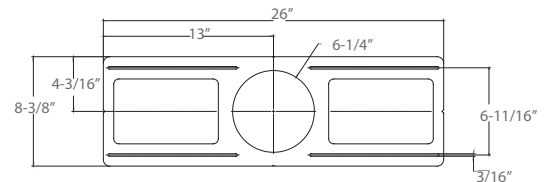

SLIM TRIM

ACCESSORIES

RL-ACC-SLIM-1-10F
10-ft long extension

RL-ACC-SLIM-1-20F
20-ft long extension

RL-UNV-4/5/6
For use with: 4", 5", 6"
Universal mounting plate

AL-ACC-SLIM-6-F-ROUGHPLATE
For use with: 6" downlights

RL-ACC-SLIM-6-ROUGHPLATE
Rough-in plate for use with 6" downlights

EXAMPLE: **RL679-1100L-DIMTR-120-27K/30K/35K/40K/50K-90-WH**

TYPE	LUMEN	CCT	CRI	FINISH
RL679	<input type="checkbox"/> 1100L-DIMTR-120 <input type="checkbox"/> 1100L-DIM10-120-347	<input type="checkbox"/> 27K/30K/35K/40K/50K	<input type="checkbox"/> 90+	<input type="checkbox"/> WH-White

RL-ACC-SLIM-1-10F

OPTIONS
<input type="checkbox"/> RL-ACC-SLIM-1-10F - 10ft Long Extension
<input type="checkbox"/> RL-ACC-SLIM-1-20F - 20ft Long Extension
<input type="checkbox"/> RL-UNV-4/5/6 - Universal Mounting Plate for 4", 5" and 6"
<input type="checkbox"/> RL-ACC-SLIM-6-ROUGHPLATE - 6" Mounting Plate
<input type="checkbox"/> AL-ACC-SLIM-6-F-ROUGHPLATE - 6" Flanged Roughplate