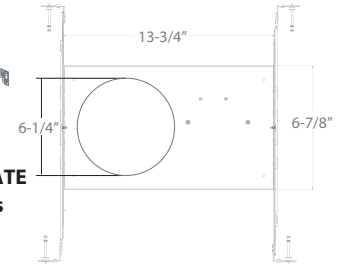

SLIM TRIM

ACCESSORIES

RL-ACC-SLIM-1-10F
10-ft long extension

RL-ACC-SLIM-1-20F
20-ft long extension

RL-UNV-4/5/6
For use with: 4", 5", 6"
Universal mounting plate

AL-ACC-SLIM-6-F-ROUGHPLATE
For use with: 6" downlights

RL-ACC-SLIM-6-ROUGHPLATE
Rough-in plate for use with 6" downlights

EXAMPLE: **RL679-1100L-DIMTR-120-27K/30K/35K/40K/50K-90-WH**

TYPE	LUMEN	CCT	CRI	FINISH
RL679	<input type="checkbox"/> 1100L-DIMTR-120 <input type="checkbox"/> 1100L-DIM10-120-347	<input type="checkbox"/> 27K/30K/35K/40K/50K	<input type="checkbox"/> 90+	<input type="checkbox"/> WH-White

RL-ACC-SLIM-1-10F

OPTIONS
<input type="checkbox"/> RL-ACC-SLIM-1-10F - 10ft Long Extension
<input type="checkbox"/> RL-ACC-SLIM-1-20F - 20ft Long Extension
<input type="checkbox"/> RL-UNV-4/5/6 - Universal Mounting Plate for 4", 5" and 6"
<input type="checkbox"/> RL-ACC-SLIM-6-ROUGHPLATE - 6" Mounting Plate
<input type="checkbox"/> AL-ACC-SLIM-6-F-ROUGHPLATE - 6" Flanged Roughplate