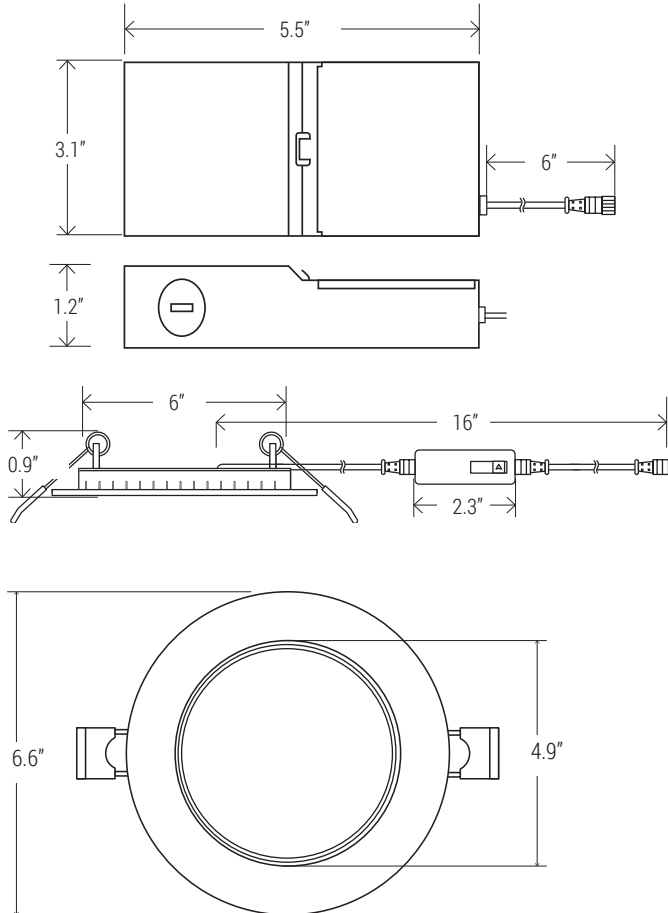

EASY 5 COLORS
SELECTOR
2700K • 3000K • 3500K • 4000K • 5000K

NOMINAL LUMENS	DELIVERED LUMENS	WATTAGE
1100	1105	18W

Based on 4000K, 90+ CRI. Actual wattage may vary +/- 5%

INSTALLATION

Cut hole in ceiling. Insert luminaire into opening by squeezing spring clips on both sides of luminaire. The width in ceiling needed for the driver to fit is 3".

You MUST seal all gaps between the ceiling and fixture with weatherproof silicone sealant. This deters moisture and water from damaging fixtures and other mechanical ceiling elements.

FEATURES

6" round baffle slim multi-CCT LED luminaire engineered for new construction, remodel, or retrofit to accommodate insulated or dropped ceilings. Easily access field-adjustable 5-Color SeleCCTor switch by lowering the luminaire from the opening. Baffle trim delivers glare-free comfortable illumination. Remote driver allows easy installation and maintenance. Small aperture and shallow depth are ideal for unlimited applications.

SLIM TRIM

ACCESSORIES

RL-ACC-SLIM-1-10F
10-ft long extension

RL-ACC-SLIM-1-20F
20-ft long extension

RL-UNV-4/5/6
For use with: 4", 5", 6"
Universal mounting plate

AL-ACC-SLIM-6-F-ROUGHPLATE
For use with: 6" downlights

RL-ACC-SLIM-6-ROUGHPLATE
Rough-in plate for use with 6" downlights

EXAMPLE: **RL679-1100L-DIMTR-120-27K/30K/35K/40K/50K-90-WH**

TYPE	LUMEN	CCT	CRI	FINISH
RL679	<input type="checkbox"/> 1100L-DIMTR-120 <input type="checkbox"/> 1100L-DIM10-120-347	<input type="checkbox"/> 27K/30K/35K/40K/50K	<input type="checkbox"/> 90+	<input type="checkbox"/> WH-White