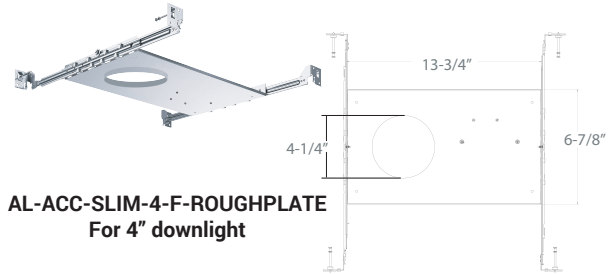

#### INSTALLATION

Cut hole in ceiling. Insert luminaire into opening by squeezing spring clips on both sides of luminaire. The width in ceiling needed for the driver to fit is 3".

You MUST seal all gaps between the ceiling and fixture with weatherproof silicone sealant. This deters moisture and water from damaging fixtures and other mechanical ceiling elements.

**RL-ACC-SLIM-1-10F**  
10-ft long extension

**RL-ACC-SLIM-1-20F**  
20-ft long extension

**RL-UNV-4/5/6**  
For use with: 4", 5", 6"

**AL-ACC-SLIM-4-F-ROUGHPLATE**  
For 4" downlight

**RL-ACC-SLIM-4-ROUGHPLATE**  
Rough-in plate for use with 4" downlights