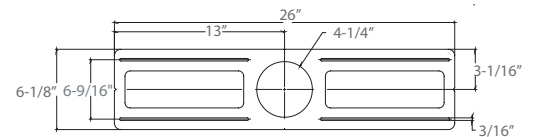

#### INSTALLATION

Cut hole in ceiling. Insert luminaire into opening by squeezing spring clips on both sides of luminaire. The width in ceiling needed for the driver to fit is 3".

You MUST seal all gaps between the ceiling and fixture with weatherproof silicone sealant. This deters moisture and water from damaging fixtures and other mechanical ceiling elements.

**RL-ACC-SLIM-1-10F**  
10-ft long extension

**RL-ACC-SLIM-1-20F**  
20-ft long extension

**RL-UNV-4/5/6**  
For use with: 4", 5", 6"

**AL-ACC-SLIM-4-F-ROUGHPLATE**  
For 4" downlight

**RL-ACC-SLIM-4-ROUGHPLATE**  
Rough-in plate for use with 4" downlights