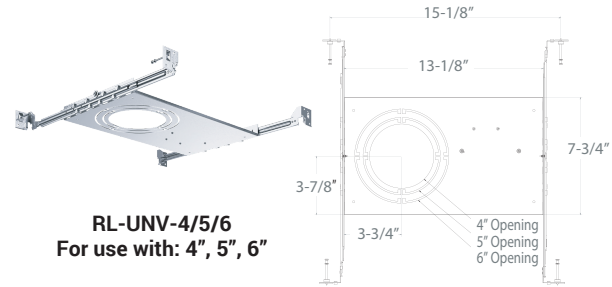

**RL-ACC-SLIM-1-10F**  
10-ft long extension

**RL-ACC-SLIM-1-20F**  
20-ft long extension

**RL-UNV-4/5/6**  
For use with: 4", 5", 6"

**AL-ACC-SLIM-4-F-ROUGHPLATE**  
For 4" downlight

**RL-ACC-SLIM-4-ROUGHPLATE**  
Rough-in plate for use with 4" downlights