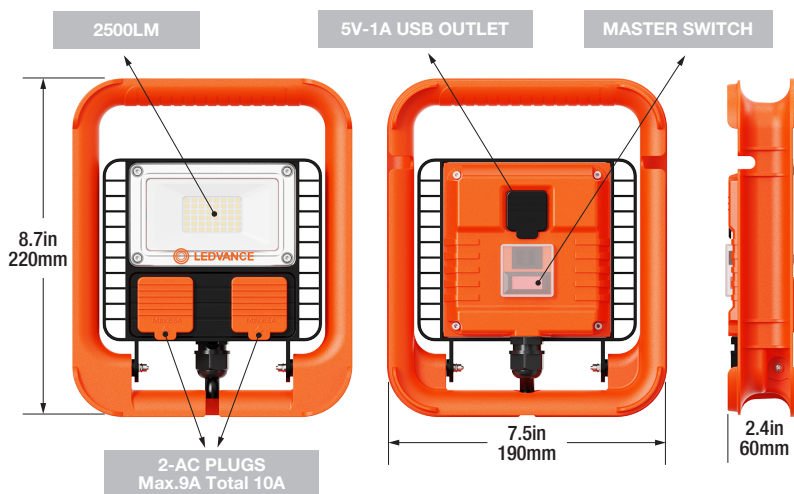

Benefits and Features

- Linkable up to 10 units
- Integrated USB port located on the back of the luminaire
- Integrated trunion mount to allow for adjustable angle
- Plug-based, easy to install, transport, and adjust
- Aluminum and polycarbonate housing
- IP44 and IK08 ratings ensure a durable and resilient product
- 5000K color temperature
- CRI >80
- Offered in 25 watts
- 100 lumens per watt
- 120° distribution
- Energy savings up to 84%

- cETLus
- RoHS
- FCC
- Lead Free
- IK08
- IP44
- California Title 20

Installation

Linkable up to 10 units, these are plug-based products that operate on 120V.

Specification Data

Catalog #	Type
Project	
Comments	
Prepared by	

Ordering Guide

LEDWORKLIGHT	1A	/	25	PLUG	8	50	/	TR	OR
Product Name	Generation		Wattage	Voltage	CRI	Color Temp		Mounting	Color/Finish
LEDWORKLIGHT =	1A = Generation 1A		25 = 25 Watts	PLUG = Plug-based	8 = >80	50 = 5000K		TR = Trunnion Mount	OR = Orange Finish
LEDVANCE Work Light				120V Product					

Physical Information

Lamp Description	Length in (mm)	Width in (mm)	Height in (mm)
LEDVANCE Work Light	8.7 (220)	7.5 (190)	2.4 (60)
Cord length	12ft with 3 prong plug		

LEDVANCE LLC
 200 Ballardvale Street
 Wilmington, MA 01887 USA
 Phone 1-800-LIGHTBULB (1-800-544-4828)
 www.ledvanceUS.com