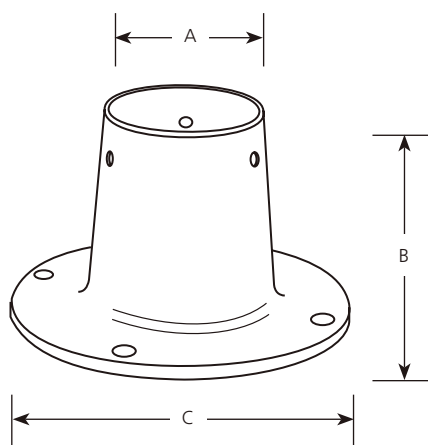

Accessories

Surface Mount
Post Top Adapter

Outdoor

Type _____
-31
P8748

Catalog No.	Finish	Dimensions (Inches)		
		A	B	C
P8748	-31	3	5	8

Specifications:

General

- Heavy duty flanged cast aluminum
- Black finish
- Powder coated finish

Note

- Internal reinforcing tube not used when P8748 is used with P5394 commercial grade post

Mounting

- Post adapter which fits 3" post
- Complete with "J" bolts and template for mounting on concrete
- Post is set inside of adapter which has an internal reinforcing tube which prevent collapse of fitter when set screw is tightened