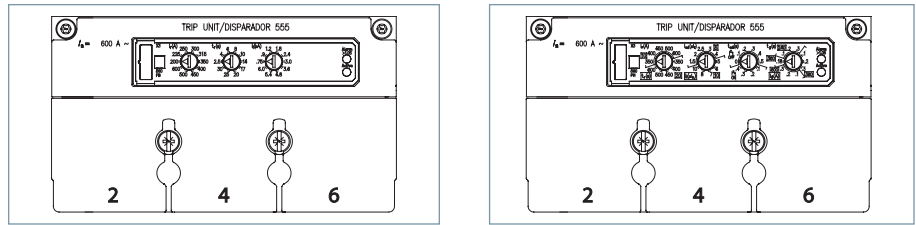

VL Circuit Breakers

LG 600A Electronic Trip Units

Selection

Model 555 Trip Unit

LG 600A Frame 3-Pole Electronic Trip Unit

Continuous Ampere Rating	N-Interrupting Class	H-Interrupting Class	L-Interrupting Class
	Catalog Number	Catalog Number	Catalog Number
COMPLETE FACTORY ASSEMBLED CIRCUIT BREAKER			
ELECTRONIC LI TRIP			
400	NLK3R400L	HLK3R400L	LLK3R400L
600	NLK3R600L	HLK3R600L	LLK3R600L
ELECTRONIC LSI TRIP			
400	NLK3T400L	HLK3T400L	LLK3T400L
600	NLK3T600L	HLK3T600L	LLK3T600L
ELECTRONIC LSIG TRIP			
400	NLK3V400L	HLK3V400L	LLK3V400L
600	NLK3V600L	HLK3V600L	LLK3V600L
ELECTRONIC LIG TRIP			
400	NLK3W400L	HLK3W400L	LLK3W400L
600	NLK3W600L	HLK3W600L	LLK3W600L

Model 586 Trip Unit

LG 600A Frame 3-Pole Electronic LCD Trip Unit

Continuous Ampere Rating	N-Interrupting Class	H-Interrupting Class	L-Interrupting Class
	Catalog Number	Catalog Number	Catalog Number
COMPLETE FACTORY ASSEMBLED CIRCUIT BREAKER			
ELECTRONIC LSI TRIP			
400	NLK3A400L	HLK3A400L	LLK3A400L
600	NLK3A600L	HLK3A600L	LLK3A600L
ELECTRONIC LSIG TRIP			
400	NLK3G400L	HLK3G400L	LLK3G400L
600	NLK3G600L	HLK3G600L	LLK3G600L
ELECTRONIC LSI TRIP + GF ALARM ONLY			
400	NLK3K400L	HLK3K400L	LLK3K400L
600	NLK3K600L	HLK3K600L	LLK3K600L