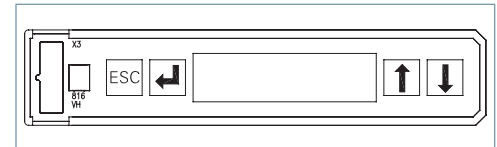

VL Circuit Breakers

LG 600A Electronic Trip Units

Selection

Model 555 Trip Unit

LG 600A Frame 3-Pole Electronic Trip Unit

Continuous Ampere Rating	N-Interrupting Class	H-Interrupting Class	L-Interrupting Class
	Catalog Number	Catalog Number	Catalog Number
COMPLETE FACTORY ASSEMBLED CIRCUIT BREAKER			
ELECTRONIC LI TRIP			
400	NLK3R400L	HLK3R400L	LLK3R400L
600	NLK3R600L	HLK3R600L	LLK3R600L
ELECTRONIC LSI TRIP			
400	NLK3T400L	HLK3T400L	LLK3T400L
600	NLK3T600L	HLK3T600L	LLK3T600L
ELECTRONIC LSIG TRIP			
400	NLK3V400L	HLK3V400L	LLK3V400L
600	NLK3V600L	HLK3V600L	LLK3V600L
ELECTRONIC LIG TRIP			
400	NLK3W400L	HLK3W400L	LLK3W400L
600	NLK3W600L	HLK3W600L	LLK3W600L

Model 586 Trip Unit

LG 600A Frame 3-Pole Electronic LCD Trip Unit

Continuous Ampere Rating	N-Interrupting Class	H-Interrupting Class	L-Interrupting Class
	Catalog Number	Catalog Number	Catalog Number
COMPLETE FACTORY ASSEMBLED CIRCUIT BREAKER			
ELECTRONIC LSI TRIP			
400	NLK3A400L	HLK3A400L	LLK3A400L
600	NLK3A600L	HLK3A600L	LLK3A600L
ELECTRONIC LSIG TRIP			
400	NLK3G400L	HLK3G400L	LLK3G400L
600	NLK3G600L	HLK3G600L	LLK3G600L
ELECTRONIC LSI TRIP + GF ALARM ONLY			
400	NLK3K400L	HLK3K400L	LLK3K400L
600	NLK3K600L	HLK3K600L	LLK3K600L