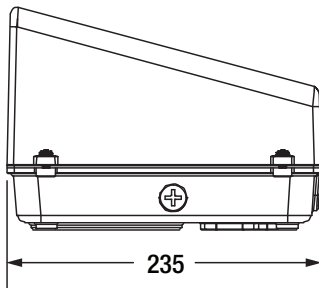

Physical Information

Lamp Description	Length (inches)	Width (inches)	Height (inches)
40W	14.2	9.3	6.5
60W	14.4	9.3	6.5
80W	14.4	9.3	6.5
120W	14.2	9.3	9.6

40/60/80W

120W

Dimensions in mm

LEDVANCE LLC
200 Ballardvale Street
Wilmington, MA 01887 USA
Phone 1-800-LIGHTBULB (1-800-544-4828)
www.sylvania.com