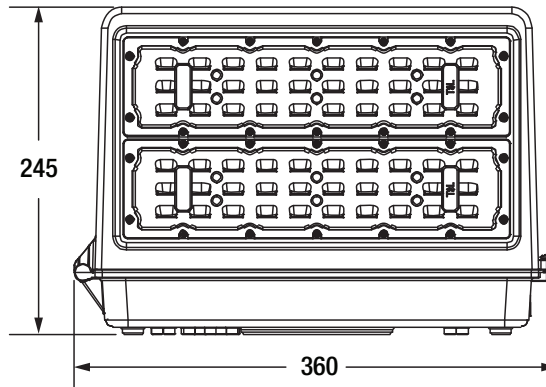

Certifications and Listings

- cULus
- FCC
- RoHS
- DLC Premium

Installation

- Luminaire mounts to exterior wall.

Ordering Guide

WALPAKC	5X	/	XXX	XXX	D	8	SC2	/	BZ	/	XX
Product Name	Generation/Size*		Wattage	Voltage	Dimming	CRI	Color Temp		Color/Finish		Options
WALPAKC =	5B, 5C		040 = 40 Watts	UNV = 120-277V	D = 0-10V dimming	8 = >80	SC2 = 3000K, 4000K or 5000K		BZ = Bronze		P = Photocontrol PE = Photocontrol + Emergency Battery Back-up
Cutoff Wall Pack			060 = 60 Watts 080 = 80 Watts 120 = 120 Watts								

*5C = 120W only
5B = 40, 60 or 80W

Ordering Information

Item Number	Ordering Abbreviation	Wattage (W)	Input Voltage (V)	Dimming		CRI	Color Temperature (CCT)	Total Fixture Lumens	LPW	Color	DLC	Option Included
				0-10V	>80							
61833	WALPAKC5B/040UNVD8SC2C1BZ/P	40	120-277	0-10V	>80	>80	3000, 4000, or 5000K	4800	120	Bronze	Premium	Photocontrol
61834	WALPAKC5B/060UNVD8SC2C1BZ/P	60	120-277	0-10V	>80	>80	3000, 4000, or 5000K	7200	120	Bronze	Premium	Photocontrol
61835	WALPAKC5B/080UNVD8SC2C1BZ/P	80	120-277	0-10V	>80	>80	3000, 4000, or 5000K	9600	120	Bronze	Premium	Photocontrol
61841	WALPAKC5C/120UNVD8SC2C1BZ/P	120	120-277	0-10V	>80	>80	3000, 4000, or 5000K	14,400	120	Bronze	Premium	Photocontrol
61836	WALPAKC5B/040UNVD8SC2C1BZ/PE	40	120-277	0-10V	>80	>80	3000, 4000, or 5000K	4800	120	Bronze	Premium	Photocontrol + Emergency Battery Back-up
61837	WALPAKC5B/060UNVD8SC2C1BZ/PE	60	120-277	0-10V	>80	>80	3000, 4000, or 5000K	7200	120	Bronze	Premium	Photocontrol + Emergency Battery Back-up

Physical Information

Lamp Description	Length (inches)	Width (inches)	Height (inches)
40W	14.2	9.3	6.5
60W	14.4	9.3	6.5
80W	14.4	9.3	6.5
120W	14.2	9.3	9.6

40/60/80W

120W

Dimensions in mm

LEDVANCE LLC
200 Ballardvale Street
Wilmington, MA 01887 USA
Phone 1-800-LIGHTBULB (1-800-544-4828)
www.sylvania.com