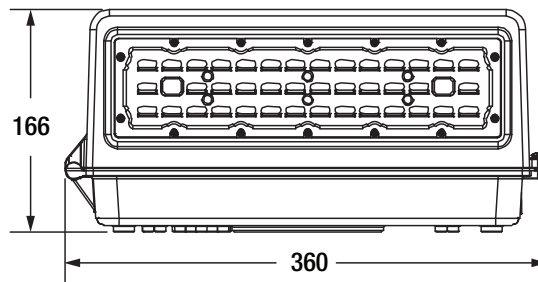

Certifications and Listings

- cULus
- FCC
- RoHS
- DLC Premium

Installation

- Luminaire mounts to exterior wall.

Ordering Guide

WALPAKC	5X	/	XXX	XXX	D	8	SC2	/	BZ	/	XX
Product Name	Generation/Size*		Wattage	Voltage	Dimming	CRI	Color Temp		Color/Finish		Options
WALPAKC =	5B, 5C		040 = 40 Watts	UNV = 120-277V	D = 0-10V dimming	8 = >80	SC2 = 3000K, 4000K or 5000K		BZ = Bronze		P = Photocontrol PE = Photocontrol + Emergency Battery Back-up
Cutoff Wall Pack			060 = 60 Watts 080 = 80 Watts 120 = 120 Watts								

*5C = 120W only
5B = 40, 60 or 80W

Ordering Information

Item Number	Ordering Abbreviation	Wattage (W)	Input Voltage (V)	Dimming		CRI	Color Temperature (CCT)	Total Fixture Lumens	LPW	Color	DLC	Option Included
				0-10V	>80							
61833	WALPAKC5B/040UNVD8SC2C1BZ/P	40	120-277	0-10V	>80	>80	3000, 4000, or 5000K	4800	120	Bronze	Premium	Photocontrol
61834	WALPAKC5B/060UNVD8SC2C1BZ/P	60	120-277	0-10V	>80	>80	3000, 4000, or 5000K	7200	120	Bronze	Premium	Photocontrol
61835	WALPAKC5B/080UNVD8SC2C1BZ/P	80	120-277	0-10V	>80	>80	3000, 4000, or 5000K	9600	120	Bronze	Premium	Photocontrol
61841	WALPAKC5C/120UNVD8SC2C1BZ/P	120	120-277	0-10V	>80	>80	3000, 4000, or 5000K	14,400	120	Bronze	Premium	Photocontrol
61836	WALPAKC5B/040UNVD8SC2C1BZ/PE	40	120-277	0-10V	>80	>80	3000, 4000, or 5000K	4800	120	Bronze	Premium	Photocontrol + Emergency Battery Back-up
61837	WALPAKC5B/060UNVD8SC2C1BZ/PE	60	120-277	0-10V	>80	>80	3000, 4000, or 5000K	7200	120	Bronze	Premium	Photocontrol + Emergency Battery Back-up

Physical Information

Lamp Description	Length (inches)	Width (inches)	Height (inches)
40W	14.2	9.3	6.5
60W	14.4	9.3	6.5
80W	14.4	9.3	6.5
120W	14.2	9.3	9.6

40/60/80W

120W

Dimensions in mm

LEDVANCE LLC
200 Ballardvale Street
Wilmington, MA 01887 USA
Phone 1-800-LIGHTBULB (1-800-544-4828)
www.sylvania.com