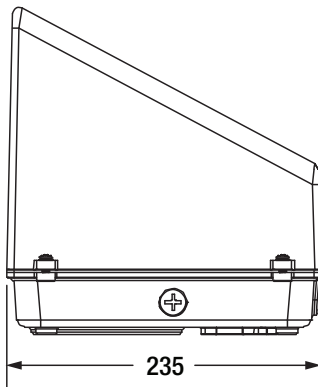

Physical Information

Lamp Description	Length (inches)	Width (inches)	Height (inches)
40W	14.2	9.3	6.5
60W	14.4	9.3	6.5
80W	14.4	9.3	6.5
120W	14.2	9.3	9.6

40/60/80W

120W

Dimensions in mm

LEDVANCE LLC
200 Ballardvale Street
Wilmington, MA 01887 USA
Phone 1-800-LIGHTBULB (1-800-544-4828)
www.sylvania.com