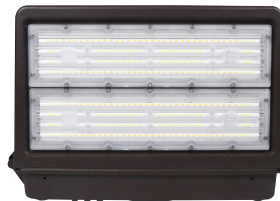

SYLVANIA Luminaires

UltraLED™ CCT Selectable Cutoff Wall Pack

Application

The Wall Pack luminaires are environmentally preferable LED alternatives to traditional HID luminaires, offering up to 74% in energy savings. Ideal in place of traditional luminaires, or as new installations, the Wall Pack series is offered in several wattages/lumen packages for illuminating building exteriors, outdoor corridors, walkways, and stairwells.

Benefits and Features

- DLC Premium listing and wattage and lumen selectability provide high energy efficacy and optimize this product for utility rebates
- Integral Photocontrol included
- Optional Emergency Battery Back-up on selected wattages
- Traditional sizes allow seamless replacement of existing luminaires
- IP65 rated body ensures a resilient and long-lasting product
- Up to 120 LPW
- Selectable 3000K, 4000K or 5000K color temperatures
- CRI >80
- Offered in 40, 60, 80 or 120 watts
- Energy savings up to 74%

Electrical

- 120-277V_{AC}
- Power Factor >90%
- THD <20%
- 0-10V dimmable

Rated Life

- 150,000 hours (L₇₀@25°C)

Warranty

- 5-year

Ambient Operating Range

- -40°F to +122°F (-40°C to +50°C)
- +32°F to +122°F (0°C to +50°C) (Emergency Versions)

Item #
Type
Project
Notes
Date

120W

Wattage Comparison

Traditional Source	Traditional System Wattage	LED System Wattage	Energy Savings
70W HPS	91	40	56%
100W HPS	120	40	67%
100W MH	130	40	69%
150W HPS	170	60	65%
150W MH	188	60	68%
175W MH	210	60	71%
175W MH	210	80	62%
250W MH	290	80	72%
250W HPS	295	80	73%
320W MH	370	120	68%
400W HPS	464	120	74%
400W MH	458	120	74%

Certifications and Listings

- cULus
- FCC
- RoHS
- DLC Premium

Installation

- Luminaire mounts to exterior wall.