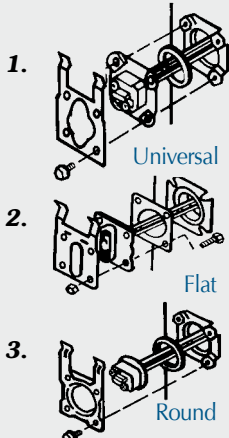

Contains:

- (2) Low Watt Density elements #02582 4500w 240v
- (1) Apcom style lower thermostat w/protector #07722
- (1) Apcom style upper thermostat w/protector #07862

ABOUT ELEMENT CONVERSION KITS

Convert a standard screw-in element to fit a flat, universal or round flange element using the element conversion kit.

This adapter kit is intended for use with a screw-in type element to replace water heater elements that look like figures 1, 2 or 3.

Replacement gasket goes here.

Directions:

Remove screws and discard old element and thermostat bracket. Install screw-in element and gasket supplied with element into square adapter flange. Tighten firmly. Next, install gasket (supplied with this kit) in element seat, being careful to ensure a good seat. See diagrams to determine which gasket to use. Install element with new thermostat bracket using old screws or new ones provided. Be careful that screws are not too long and bottom out against the tank.