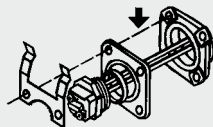

Contains:

- (2) Low Watt Density elements #02582 4500w 240v
- (1) Apcom style lower thermostat w/protector #07722
- (1) Apcom style upper thermostat w/protector #07862

ABOUT ELEMENT CONVERSION KITS

Convert a standard screw-in element to fit a flat, universal or round flange element using the element conversion kit.

This adapter kit is intended for use with a screw-in type element to replace water heater elements that look like figures 1, 2 or 3.

Replacement gasket goes here.

Directions:

Remove screws and discard old element and thermostat bracket. Install screw-in element and gasket supplied with element into square adapter flange. Tighten firmly. Next, install gasket (supplied with this kit) in element seat, being careful to ensure a good seat. See diagrams to determine which gasket to use. Install element with new thermostat bracket using old screws or new ones provided. Be careful that screws are not too long and bottom out against the tank.