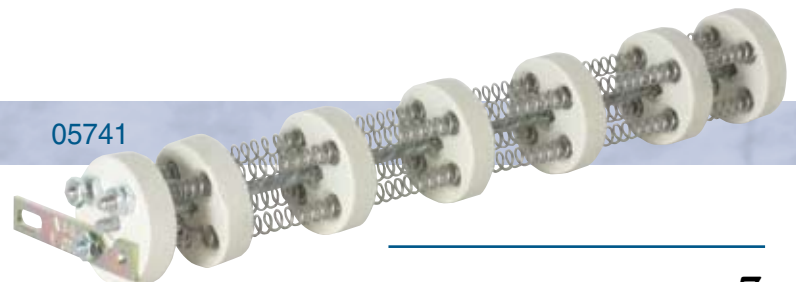

Open Coil Elements

Supreme Model - Heavy gauge nichrome wire w/spot welded terminals

05701	1000w	120v	6	11"	Box	12
05741	1500w	120v	7	12 3/4"	Box	12
05761	1750w	120v	7	12 3/4"	Box	12
05781	2000w	120v	7	12 3/4"	Box	12
05802	2000w	240v	7	12 3/4"	Bulk	25

Economy Model - Smaller gauge nichrome wire w/spot welded terminals

05901	1500w	120v	6	11"	Box	12
05902	1500w	120v	6	11"	Bulk	25