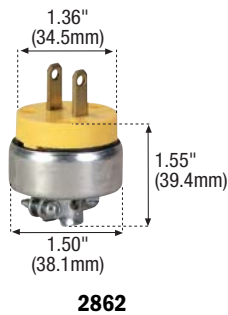

Commercial Grade Plugs and Connectors

FEATURES

- Solid brass plug blades are firmly embedded in body.
- Terminal screw clamps are designed to contain wire and prevent binding.
- Terminal screws backed out – ready for wiring.
- Terminals in individual chambers to positively insulate conductors.
- Vinyl angle plugs have eight possible positions for maximum convenience.
- Vinyl plugs and TPR rubber connectors resist chemical attack and stay flexible in extremely low temperatures.
- Armored housing automatically grounded.
- Combination slot/Phillips head mounting and terminal screws ease installation with power screwdrivers. (Slot/Robertson screws in Canada where available).

Vinyl Plugs and Connectors

Rating A	V/AC	NEMA	Description	Cord Diameter	Color	Catalog No.	
						Plug	Connector
15	125	1-15	Straight	0.25-0.655" (6.35-16.637mm)	Yellow	4862	4882*
			Angle		White	4862ANW*	-

*Not NOM

Vinyl Armored Plugs and Connectors

Rating A	V/AC	NEMA	Description	Cord Diameter	Color	Catalog No.	
						Plug	Connector
15	125	1-15	Straight	0.25-0.625" (6.35-15.87mm)	Yellow	2862	2882*

*Not NOM

Rubber Plugs and Connectors

Rating A	V/AC	NEMA	Description	Cord Diameter	Color	Catalog No.	
						Plug	Connector
15	125	1-15	Straight	0.25-0.60" (6.35-15.24mm)	Black	1723	224*
			Straight Polarized			SA555C*	-

*Not NOM