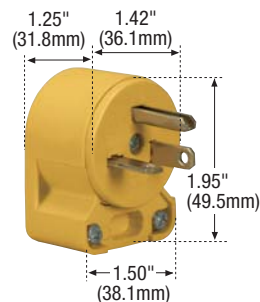

4409AN

INDUSTRIAL
COMMERCIAL
RESIDENTIAL

I-14 STRAIGHT BLADE PLUGS AND CONNECTORS

TESTING & CODE COMPLIANCE

- Listed UL 498 (file no. E15012).
- CSA Certified to C22.2 no. 42 (file no. LR2081 (6221-02)).
- NOM Certified.

MATERIAL CHARACTERISTICS

Polypropylene and PVC.
Environmental:
Meets flammability requirements per UL 94, VO rated.
Temperature Rating:
-20°C to 60°C.