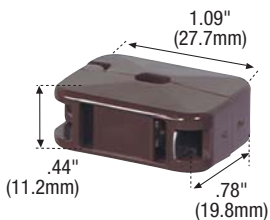

MATERIAL CHARACTERISTICS

Polycarbonate.
Meets flammability requirements per UL 94, V2 rated.
Temperature Rating:
-40°C to 70°C.

2602

2603

2606

2607

2609

Academy® Outlets