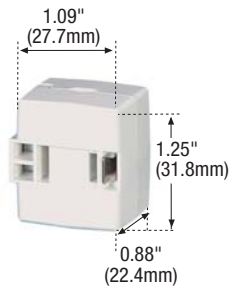

Standard Grade Plugs and Connectors

2 Pole, 2 Wire
NEMA 1-15, 15A 125V

INDUSTRIAL
COMMERCIAL
RESIDENTIAL

I-23 STRAIGHT BLADE PLUGS AND CONNECTORS

TESTING & CODE COMPLIANCE

- All 2607's are listed to UL 498 (file no. E15012).
- All 2607's are NOM Certified.

MATERIAL CHARACTERISTICS

Polycarbonate.
Meets flammability requirements per UL 94, V2 rated.
Temperature Rating:
-40°C to 70°C.

2607

Academy® Outlets

FEATURES

- High impact-resistant thermoplastic housing virtually indestructible.
- Insulation piercing terminals eliminate need for tools – just snap in unstripped wire and device is ready for use.
- Outlets quickly add a receptacle to ordinary household wire.

Outlets

Rating		NEMA	Description	Cord Size	Color	Catalog No.
A	V/AC					
10	125	1-15	Cord End Triple Outlet (Cube Tap)	18-2 SPT-1	Brown	2602B
					White	2602W
10	125	1-15	Cord End Triple Outlet (Table Tap)	18-2 SPT-1	Brown	2603B
					White	2603W
10	125	1-15	Cord End Outlet, Polarized	18-2 SPT-1, 18-2 SPT-2, 18-2 HPN	Brown	2607B
					Black	2607BK
					White	2607W
10	125	1-15	In-Line Outlet, Polarized	18-2 SPT-1, 18-2 HPN	Brown	2606B
					Black	2606BK
					White	2606W
10	125	1-15	In-Line Outlet	18-2 SPT-1	Brown	2609B
					Black	2609BK
					White	2609W