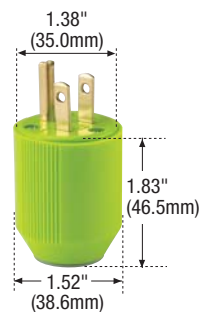

Commercial Specification Grade Plugs and Connectors

2 Pole, 3 Wire Grounding
NEMA 5-15, 15A 125V
NEMA 6-15, 15A 250V
NEMA 5-20, 20A 125V
NEMA 6-20, 20A 250V

INDUSTRIAL
COMMERCIAL
RESIDENTIAL

I-15 STRAIGHT BLADE PLUGS AND CONNECTORS

3867-4GN

TESTING & CODE COMPLIANCE

- Listed to UL 498 (file no. E15012).
- CSA Certified C22.2 no. 42 (file no. 2081 (6221-02)).
- NOM Certified.

MATERIAL CHARACTERISTICS

Nylon.
Temperature Rating:
-40°C to 75°C.

Nylon Plugs and Connectors

FEATURES

- Solid brass plug blades are firmly embedded in body.
- Terminal screw clamps are designed to contain wire and prevent binding.
- Terminal screws backed out - ready for wiring.
- High visibility product available in three colors for quick location and identification of plugs in the middle of a job site.
- High visibility product contains neoprene dust cover which prevents dust from entering the plug or connector at the cable entrance.
- Combination slot/Phillips head mounting and terminal screws ease installation with power screwdrivers. (Slot/Robertson screws in Canada where available).

High Visibility Plugs and Connectors

Rating A	V/AC	NEMA	Description	Cord Diameter	Color	Catalog No.	
						Plug	Connector
15	125	5-15	Straight	0.25"-0.656" (6.35mm-16.66mm)	Fluorescent Green	3867-4GN	3487-4GN
			Straight	0.25"-0.656" (6.35mm-16.66mm)	Fluorescent Orange	3867-4RN	3487-4RN
			Straight	0.25"-0.656" (6.35mm-16.66mm)	Bright Yellow	3867-4Y	3487-4Y

Nylon Plugs and Connectors

Rating A	V/AC	NEMA	Description	Cord Diameter	Color	Catalog No.	
						Plug	Connector
15	125	5-15	Straight	0.25"-0.656" (6.35mm-16.66mm)	Yellow	3867-3	3487-3
						3829-3	3428-3
20	125	5-20	Straight	0.25"-0.656" (6.35mm-16.66mm)	Yellow	3866-3	3427-3
						4809-3	3429-3