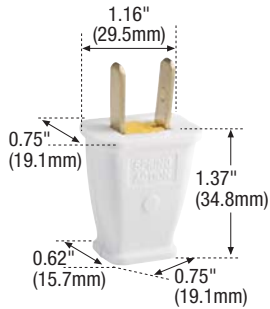

Standard Grade Plugs and Connectors

2 Pole, 2 Wire
NEMA 1-15, 15A 125V

Spring Action Plugs and Connectors

FEATURES

- Clip provides cord grip for easy storage on appliances such as vacuum cleaners, fans, etc.
- Made of high impact-resistant thermo-plastic for long-term durability.

SA440W

Thermoplastic Plugs and Connectors

Rating A	V/AC	NEMA	Description	Cord Diameter	Color	Catalog No.	
						Plug	Connector
15	125	1-15	Straight w/ Cord Clip	0.328" (8.33mm)	Black	SA840	SA155
					Brown	SA840B	SA155B
					White	SA840W	SA155W
15	125	1-15	Straight w/ Cord Clip Polarized	0.328" (8.33mm)	Black	SA940	SA155
					Brown	SA940B	SA155B
					White	SA940W	SA155W
15	125	1-15	Straight	0.328" (8.33mm)	Black	SA440	SA155
					Brown	SA440B	SA155B
					White	SA440W	SA155W
					Black	SA540	SA155
15	125	1-15	Straight Polarized	0.328" (8.33mm)	Brown	SA540B	SA155B
					Gold	SA540GD	SA155GD
					White	SA540W	SA155W

INDUSTRIAL
COMMERCIAL
RESIDENTIAL

I-21 STRAIGHT BLADE PLUGS AND CONNECTORS

TESTING & CODE COMPLIANCE

- Listed to UL 498 (file no. E15012), cUL listed to CSA C22.2 no. 42 (file no. E15012) except SA155: CSA Certified (file no. LR2081 (6221-02, 622182)).
- NOM Certified.

MATERIAL CHARACTERISTICS

PVC and ABS.
Meets flammability requirements per UL 94, VO rated.
Temperature Rating: -20°C to 60°C.