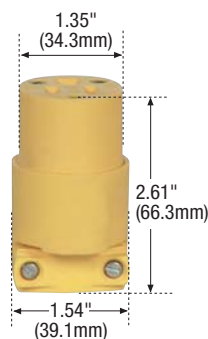

Commercial Specification Grade Plugs and Connectors

2 Pole, 3 Wire Grounding
NEMA 5-15, 15A 125V
NEMA 6-15, 15A 250V
NEMA 5-20, 20A 125V
NEMA 6-20, 20A 250V

Thermoplastic Plugs and Connectors

FEATURES

- Solid brass plug blades are firmly embedded in body.
- Terminal screw clamps are designed to contain wire and prevent binding.
- Terminal screws backed out – ready for wiring.
- Terminals in individual chambers to positively insulate conductors.
- Vinyl angle plugs have eight possible positions for maximum convenience.
- Combination slot/Phillips head mounting and terminal screws ease installation with power screwdrivers. (Slot/Robertson screws in Canada where available).

Vinyl Plugs and Connectors

Rating		NEMA	Description	Cord Diameter	Color	Catalog No.	
A	V/AC					Plug	Connector
15	125	5-15	Straight	0.25"-0.655" (6.35mm-16.64mm)	Yellow	4867	4887
			Angle	0.25"-0.655" (6.35mm-16.64mm)	Yellow	4867AN	
				0.25"-0.655" (6.35mm-16.64mm)	White	4867ANW	
20	125	5-20	Straight	0.25"-0.655" (6.35mm-16.64mm)	Yellow	4409	4228
			Angle	0.25"-0.655" (6.35mm-16.64mm)	Yellow	4409AN	
15	250	6-15	Straight	0.25"-0.655" (6.35mm-16.64mm)	Yellow	4866	4227
			Angle	0.25"-0.655" (6.35mm-16.64mm)	Yellow	4866AN	
20	250	6-20	Straight	0.25"-0.655" (6.35mm-16.64mm)	Yellow	4509	4229
			Angle	0.25"-0.655" (6.35mm-16.64mm)	Yellow	4509AN	

4887

INDUSTRIAL
COMMERCIAL
RESIDENTIAL

I-14 STRAIGHT BLADE PLUGS AND CONNECTORS

TESTING & CODE COMPLIANCE

- Listed UL 498 (file no. E15012).
- CSA Certified to C22.2 no. 42 (file no. LR2081 (6221-02)).
- NOM Certified.

MATERIAL CHARACTERISTICS

Polypropylene and PVC.
Environmental:
Meets flammability requirements per UL 94, VO rated.
Temperature Rating:
-20°C to 60°C.