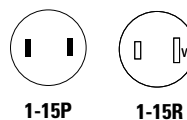

Easy Install Plug

Rating		NEMA	Description	Cord Size	Color	Catalog No.
A	V/AC					
10	125	1-15	Easy Install Plug	18-2 SPT-1	Brown	2601B
					Black	2601BK
					Clear	2601CL
					White	2601W
10	125	1-15	Easy Install Plug Polarized	18-2 SPT-1	Brown	2601-6B
					Black	2601-6BK
					Clear	2601-6CL
					White	2601-6W