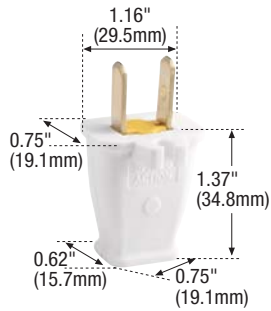

1-15R

Standard Grade Plugs and Connectors

2 Pole, 2 Wire
NEMA 1-15, 15A 125V

Spring Action Plugs and Connectors

FEATURES

- Clip provides cord grip for easy storage on appliances such as vacuum cleaners, fans, etc.
- Made of high impact-resistant thermo-plastic for long-term durability.