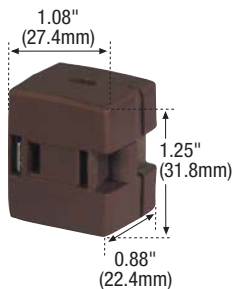

Standard Grade Plugs and Connectors

2 Pole, 2 Wire
NEMA 1-15, 15A 125V

INDUSTRIAL
COMMERCIAL
RESIDENTIAL

I-23 STRAIGHT BLADE PLUGS AND CONNECTORS

TESTING & CODE COMPLIANCE

- All 2607's are listed to UL 498 (file no. E15012).
- All 2607's are NOM Certified.

MATERIAL CHARACTERISTICS

Polycarbonate.
Meets flammability requirements per UL 94, V2 rated.
Temperature Rating:
-40°C to 70°C.

2606

Academy® Outlets

FEATURES

- High impact-resistant thermoplastic housing virtually indestructible.
- Insulation piercing terminals eliminate need for tools – just snap in unstripped wire and device is ready for use.
- Outlets quickly add a receptacle to ordinary household wire.

Outlets

Rating		NEMA	Description	Cord Size	Color	Catalog No.
A	V/AC					
10	125	1-15	Cord End Triple Outlet (Cube Tap)	18-2 SPT-1	Brown	2602B
					White	2602W
10	125	1-15	Cord End Triple Outlet (Table Tap)	18-2 SPT-1	Brown	2603B
					White	2603W
10	125	1-15	Cord End Outlet, Polarized	18-2 SPT-1, 18-2 SPT-2, 18-2 HPN	Brown	2607B
					Black	2607BK
					White	2607W
10	125	1-15	In-Line Outlet, Polarized	18-2 SPT-1, 18-2 HPN	Brown	2606B
					Black	2606BK
					White	2606W
10	125	1-15	In-Line Outlet	18-2 SPT-1	Brown	2609B
					Black	2609BK
					White	2609W