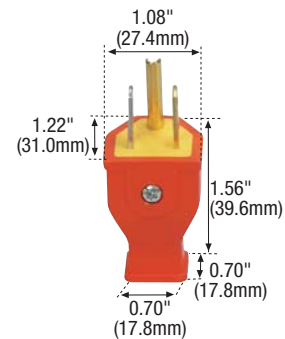

Rubber Plugs and Connectors

Rating			Description	Cord Diameter	Color	Catalog No.	
A	V/AC	NEMA				Plug	Connector
15	125	5-15	Straight Square	0.39" (9.91mm)	Black	142	-

6867

6887

SA399

SA993

5-15P

5-15R