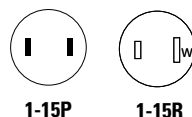

Rubber Plugs and Connectors

Rating A	V/AC	NEMA	Description	Cord Diameter	Color	Catalog No.	
						Plug	Connector
15	125	1-15	Straight	0.25-0.60" (6.35-15.24mm)	Black	1723	224*
			Straight Polarized			SA555C*	-

*Not NOM