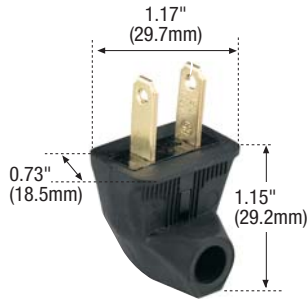

2 Pole, 2 Wire Non-Grounding
NEMA 1-15, 15A 125V

Rubber Plugs and Connectors

FEATURES

- Angle plugs allow placement of cord in convenient location.
- Plug blades are firmly embedded in body.
- Terminal screws backed out —ready for wiring.

INDUSTRIAL
COMMERCIAL
RESIDENTIAL

I-19 STRAIGHT BLADE PLUGS AND CONNECTORS

84

86

183

Rubber Plugs and Connectors

Rating A	V/AC	NEMA	Description	Cord Diameter	Color	Catalog No.	
						Plug	Connector
15	125	1-15	Angle	0.328" (8.33mm)	Black	84BK	86BK
					White	84W	86W
15	125	1-15	Angle Polarized	0.328" (8.33mm)	Black	84-6BK	86BK
					White	84-6W	86W
15	125	1-15	Straight	0.328" (8.33mm)	Black	183BK	86BK
					White	183W	86W
15	125	1-15	Straight Polarized	0.328" (8.33mm)	Black	183-6BK	86BK
					White	183-6W	86W