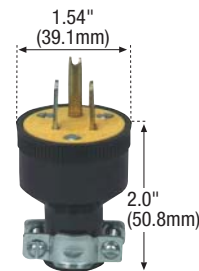

Commercial Specification Grade Plugs and Connectors

2 Pole, 3 Wire Grounding
NEMA 5-15, 15A 125V
NEMA 6-15, 15A 250V
NEMA 5-20, 20A 125V
NEMA 6-20, 20A 250V
NEMA 7-15, 15A 277V

Vinyl Armored and Rubber Plugs

FEATURES

- Solid brass plug blades are firmly embedded in body.
- Terminal screw clamps are designed to contain wire and prevent binding.
- Terminal screws backed out - ready for wiring.
- Terminals in individual chambers to positively insulate conductors.
- Armored housing automatically grounded.
- Combination slot/Phillips head mounting and terminal screws ease installation with power screwdrivers. (Slot/Robertson screws in Canada where available).

Vinyl Armored Plugs

Rating	Cord		Catalog No.				
A	V/AC	NEMA	Description	Diameter	Color	Plug	Connector
15	125	5-15	Straight	0.25-0.625" (6.35-15.87mm)	Yellow	2867	2887
20	125	5-20	Straight	0.25-0.625" (6.35-15.87mm)	Yellow	2809	2228
15	250	6-15	Straight	0.25-.0625" (6.35-15.87mm)	Yellow	2866	2227
20	250	6-20	Straight	0.25-0.625" (6.35-15.87mm)	Yellow	3809	2229
15	277	7-15	Straight	0.25-0.625" (6.35-15.87mm)	Yellow	2839*	—

*Not NOM

Thermoplastic Rubber Plugs

Rating	Cord		Catalog No.				
A	V/AC	NEMA	Description	Diameter	Color	Plug	Connector
15	125	5-15	Straight	0.25-0.60" (6.35-15.24mm)	Black	1709	222*
15	250	6-15	Straight	0.25-0.60" (6.35-15.24mm)	Black	1711	229†
20	250	6-20	Straight	0.25-0.60" (6.35-15.24mm)	Black	1703	—

* Not NOM

† Not NOM or CSA

1709

INDUSTRIAL
COMMERCIAL
RESIDENTIAL

I-16 STRAIGHT BLADE PLUGS AND CONNECTORS

TESTING & CODE COMPLIANCE

- Listed to UL 498 (file no. E15012).
- CSA Certified to C22.2 no. 42 (file no. 2081 (6221-02)).
- NOM Certified, except as noted.

MATERIAL CHARACTERISTICS