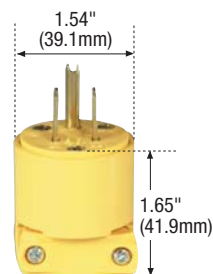

Commercial Specification Grade Plugs and Connectors

2 Pole, 3 Wire Grounding
NEMA 5-15, 15A 125V
NEMA 6-15, 15A 250V
NEMA 5-20, 20A 125V
NEMA 6-20, 20A 250V

Thermoplastic Plugs and Connectors

FEATURES

- Solid brass plug blades are firmly embedded in body.
- Terminal screw clamps are designed to contain wire and prevent binding.
- Terminal screws backed out – ready for wiring.
- Terminals in individual chambers to positively insulate conductors.
- Vinyl angle plugs have eight possible positions for maximum convenience.
- Combination slot/Phillips head mounting and terminal screws ease installation with power screwdrivers. (Slot/Robertson screws in Canada where available).

Vinyl Plugs and Connectors

Rating		NEMA	Description	Cord Diameter	Color	Catalog No.	
A	V/AC					Plug	Connector
15	125	5-15	Straight	0.25"-0.655" (6.35mm-16.64mm)	Yellow	4867	4887
			Angle	0.25"-0.655" (6.35mm-16.64mm)	Yellow	4867AN	
				0.25"-0.655" (6.35mm-16.64mm)	White	4867ANW	
20	125	5-20	Straight	0.25"-0.655" (6.35mm-16.64mm)	Yellow	4409	4228
			Angle	0.25"-0.655" (6.35mm-16.64mm)	Yellow	4409AN	
15	250	6-15	Straight	0.25"-0.655" (6.35mm-16.64mm)	Yellow	4866	4227
			Angle	0.25"-0.655" (6.35mm-16.64mm)	Yellow	4866AN	
20	250	6-20	Straight	0.25"-0.655" (6.35mm-16.64mm)	Yellow	4509	4229
			Angle	0.25"-0.655" (6.35mm-16.64mm)	Yellow	4509AN	