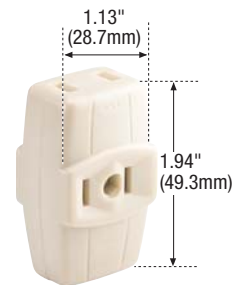

1186

Triple Outlet Connector

FEATURES

- Converts cord end into three two wire outlets.

Triple Outlet Connector

Rating		NEMA	Description	Cord Size	Color	Catalog No.	
A	V/AC					Plug	Connector
15	125	1-15	Cord End	18-SPT	Brown	-	1186B*
			Triple Outlet		Ivory	-	1186V*

* Not UL listed; not CSA certified; not NOM.