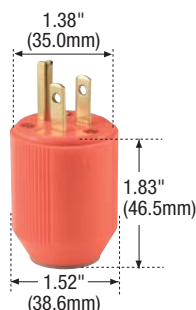

3867-4RN

TESTING & CODE COMPLIANCE

- Listed to UL 498 (file no. E15012).
- CSA Certified C22.2 no. 42 (file no. 2081 (6221-02)).
- NOM Certified.

MATERIAL CHARACTERISTICS

Nylon.
Temperature Rating:
-40°C to 75°C.

Nylon Plugs and Connectors

FEATURES

- Solid brass plug blades are firmly embedded in body.
- Terminal screw clamps are designed to contain wire and prevent binding.
- Terminal screws backed out - ready for wiring.
- High visibility product available in three colors for quick location and identification of plugs in the middle of a job site.
- High visibility product contains neoprene dust cover which prevents dust from entering the plug or connector at the cable entrance.
- Combination slot/Phillips head mounting and terminal screws ease installation with power screwdrivers. (Slot/Robertson screws in Canada where available).

High Visibility Plugs and Connectors

Rating A	V/AC	NEMA	Description	Cord Diameter	Color	Catalog No.	
						Plug	Connector
15	125	5-15	Straight	0.25"-0.656" (6.35mm-16.66mm)	Fluorescent Green	3867-4GN	3487-4GN
			Straight	0.25"-0.656" (6.35mm-16.66mm)	Fluorescent Orange	3867-4RN	3487-4RN
			Straight	0.25"-0.656" (6.35mm-16.66mm)	Bright Yellow	3867-4Y	3487-4Y

Nylon Plugs and Connectors

Rating A	V/AC	NEMA	Description	Cord Diameter	Color	Catalog No.	
						Plug	Connector
15	125	5-15	Straight	0.25"-0.656" (6.35mm-16.66mm)	Yellow	3867-3	3487-3
						3829-3	3428-3
20	125	5-20	Straight	0.25"-0.656" (6.35mm-16.66mm)	Yellow	3866-3	3427-3
						4809-3	3429-3