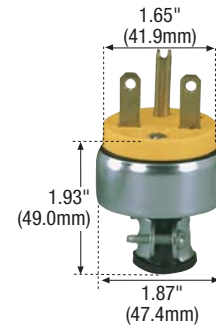

Thermoplastic Rubber Plugs

Rating	Cord		Catalog No.				
A	V/AC	NEMA	Description	Diameter	Color	Plug	Connector
15	125	5-15	Straight	0.25-0.60" (6.35-15.24mm)	Black	1709	222*
15	250	6-15	Straight	0.25-0.60" (6.35-15.24mm)	Black	1711	229†
20	250	6-20	Straight	0.25-0.60" (6.35-15.24mm)	Black	1703	—

* Not NOM

† Not NOM or CSA

2866