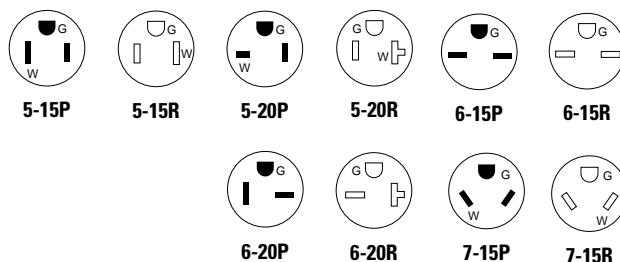

Thermoplastic Rubber Plugs

Rating	Cord		Catalog No.				
A	V/AC	NEMA	Description	Diameter	Color	Plug	Connector
15	125	5-15	Straight	0.25-0.60" (6.35-15.24mm)	Black	1709	222*
15	250	6-15	Straight	0.25-0.60" (6.35-15.24mm)	Black	1711	229†
20	250	6-20	Straight	0.25-0.60" (6.35-15.24mm)	Black	1703	—

* Not NOM

† Not NOM or CSA

2866