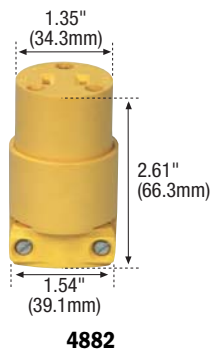

Commercial Grade Plugs and Connectors

FEATURES

- Solid brass plug blades are firmly embedded in body.
- Terminal screw clamps are designed to contain wire and prevent binding.
- Terminal screws backed out – ready for wiring.
- Terminals in individual chambers to positively insulate conductors.
- Vinyl angle plugs have eight possible positions for maximum convenience.
- Vinyl plugs and TPR rubber connectors resist chemical attack and stay flexible in extremely low temperatures.
- Armored housing automatically grounded.
- Combination slot/Phillips head mounting and terminal screws ease installation with power screwdrivers. (Slot/Robertson screws in Canada where available).

Vinyl Plugs and Connectors

Rating A	V/AC	NEMA	Description	Cord Diameter	Color	Catalog No.	
						Plug	Connector
15	125	1-15	Straight	0.25-0.655" (6.35-16.637mm)	Yellow	4862	4882*
			Angle		White	4862ANW*	-

*Not NOM

Vinyl Armored Plugs and Connectors

Rating A	V/AC	NEMA	Description	Cord Diameter	Color	Catalog No.	
						Plug	Connector
15	125	1-15	Straight	0.25-0.625" (6.35-15.87mm)	Yellow	2862	2882*

*Not NOM

Rubber Plugs and Connectors

Rating A	V/AC	NEMA	Description	Cord Diameter	Color	Catalog No.	
						Plug	Connector
15	125	1-15	Straight	0.25-0.60" (6.35-15.24mm)	Black	1723	224*
			Straight Polarized			SA555C*	-

*Not NOM