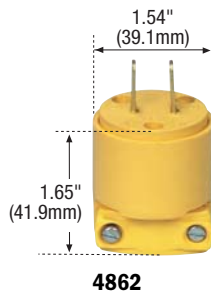

Commercial Grade Plugs and Connectors

FEATURES

- Solid brass plug blades are firmly embedded in body.
- Terminal screw clamps are designed to contain wire and prevent binding.
- Terminal screws backed out – ready for wiring.
- Terminals in individual chambers to positively insulate conductors.
- Vinyl angle plugs have eight possible positions for maximum convenience.
- Vinyl plugs and TPR rubber connectors resist chemical attack and stay flexible in extremely low temperatures.
- Armored housing automatically grounded.
- Combination slot/Phillips head mounting and terminal screws ease installation with power screwdrivers. (Slot/Robertson screws in Canada where available).

Vinyl Plugs and Connectors

Rating A	V/AC	NEMA	Description	Cord Diameter	Color	Catalog No.	
						Plug	Connector
15	125	1-15	Straight	0.25-0.655" (6.35-16.637mm)	Yellow	4862	4882*
			Angle		White	4862ANW*	-

*Not NOM

Vinyl Armored Plugs and Connectors

Rating A	V/AC	NEMA	Description	Cord Diameter	Color	Catalog No.	
						Plug	Connector
15	125	1-15	Straight	0.25-0.625" (6.35-15.87mm)	Yellow	2862	2882*

*Not NOM

Rubber Plugs and Connectors

Rating A	V/AC	NEMA	Description	Cord Diameter	Color	Catalog No.	
						Plug	Connector
15	125	1-15	Straight	0.25-0.60" (6.35-15.24mm)	Black	1723	224*
			Straight Polarized			SA555C*	-

*Not NOM