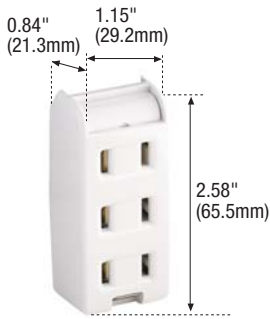

Standard Grade Plugs and Connectors

2 Pole, 2 Wire
NEMA 1-15, 15A 125V

INDUSTRIAL
COMMERCIAL
RESIDENTIAL

I-23 STRAIGHT BLADE PLUGS AND CONNECTORS

TESTING & CODE COMPLIANCE

- All 2607's are listed to UL 498 (file no. E15012).
- All 2607's are NOM Certified.

MATERIAL CHARACTERISTICS

Polycarbonate.
Meets flammability requirements per UL 94, V2 rated.
Temperature Rating:
-40°C to 70°C.

2603

Academy® Outlets

FEATURES

- High impact-resistant thermoplastic housing virtually indestructible.
- Insulation piercing terminals eliminate need for tools – just snap in unstripped wire and device is ready for use.
- Outlets quickly add a receptacle to ordinary household wire.

Outlets

Rating		NEMA	Description	Cord Size	Color	Catalog No.
A	V/AC					
10	125	1-15	Cord End Triple Outlet (Cube Tap)	18-2 SPT-1	Brown	2602B
					White	2602W
10	125	1-15	Cord End Triple Outlet (Table Tap)	18-2 SPT-1	Brown	2603B
					White	2603W
10	125	1-15	Cord End Outlet, Polarized	18-2 SPT-1, 18-2 SPT-2, 18-2 HPN	Brown	2607B
					Black	2607BK
					White	2607W
10	125	1-15	In-Line Outlet, Polarized	18-2 SPT-1, 18-2 HPN	Brown	2606B
					Black	2606BK
					White	2606W
10	125	1-15	In-Line Outlet	18-2 SPT-1	Brown	2609B
					Black	2609BK
					White	2609W