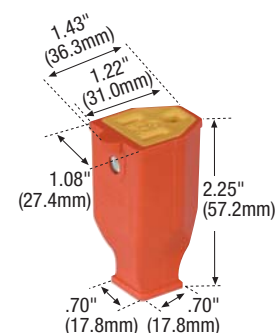

Rubber Plugs and Connectors

Rating			Description	Cord Diameter	Color	Catalog No.	
A	V/AC	NEMA				Plug	Connector
15	125	5-15	Straight Square	0.39" (9.91mm)	Black	142	-

6867

6887

SA399

SA993

5-15P

5-15R