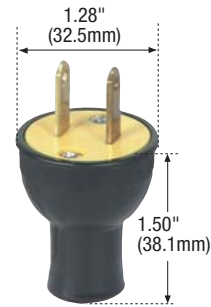

Standard Grade Plugs and Connectors

2 Pole, 2 Wire
NEMA 1-15, 15A 125V

INDUSTRIAL
COMMERCIAL
RESIDENTIAL

I-20 STRAIGHT BLADE PLUGS AND CONNECTORS

TESTING & CODE COMPLIANCE

- Listed to UL 498 (file no. E150120) except as noted.
- CSA certified to C22.2 no. 42 (file no. LR 2081 (6221-02, 6221-82)) except as noted.
- NOM Certified, except as noted.

MATERIAL CHARACTERISTICS

Polypropylene and PVC except 1186: Urea. Meets flammability requirements per UL 94, VO rated, except 1186. Temperature Rating: -20°C to 60°C, except 1186: -40°C to 65°C.

Thermoplastic Plugs

FEATURES

- Plug blades are firmly embedded in body.
- Terminals in 6862/6882 have individual chambers to positively insulate conductors.

Thermoplastic Plugs and Connectors

Rating		NEMA	Description	Cord Diameter	Color	Catalog No.	
A	V/AC					Plug	Connector
15	125	1-15	Flat Handle	0.312" (7.92mm)	Brown	1912B	-
				0.312" (7.92mm)	White	1912W	-
			Round	0.406" (10.31mm)	Black	3123BK	-
				0.437" (11.10mm)	Black	179*	-
				0.25-0.67" (1.59-17.02mm)	Orange	6862	6882

* Not UL listed, or CSA certified.

3123

Triple Outlet Connector

FEATURES

- Converts cord end into three two wire outlets.

Triple Outlet Connector

Rating		NEMA	Description	Cord Size	Color	Catalog No.	
A	V/AC					Plug	Connector
15	125	1-15	Cord End	18-SPT	Brown	-	1186B*
			Triple Outlet		Ivory	-	1186V*

* Not UL listed; not CSA certified; not NOM.