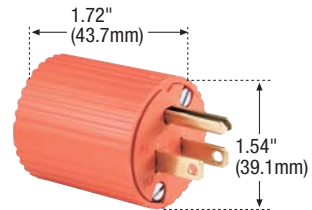

Rubber Plugs and Connectors

Rating			Description	Cord Diameter	Color	Catalog No.	
A	V/AC	NEMA				Plug	Connector
15	125	5-15	Straight Square	0.39" (9.91mm)	Black	142	-

6867