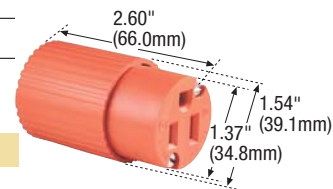

Standard Grade Plugs and Connectors

2 Pole, 3 Wire Grounding
NEMA 5-15, 15A 125V

Standard Grade Plugs and Connectors

FEATURES

- Tough thermoplastic construction.
- Plug blades are firmly embedded in body.

Thermoplastic Plugs and Connectors

Rating			Description	Cord Diameter	Color	Catalog No.	
A	V/AC	NEMA				Plug	Connector
15	125	5-15	Straight	0.67" (17.02mm)	Orange	6867	6887
			Straight	0.32" (8.13mm)	Black	SA399	SA993
			Straight	0.32" (8.13mm)	Brown	SA399B	SA993B
			Straight	0.32" (8.13mm)	Gray	SA399G	SA993G
			Straight	0.32" (8.13mm)	Green	SA399GN	SA933GN
			Straight	0.32" (8.13mm)	Orange	SA399O	SA993O
			Straight	0.32" (8.13mm)	White	SA399W	SA993W

Rubber Plugs and Connectors

Rating			Description	Cord Diameter	Color	Catalog No.	
A	V/AC	NEMA				Plug	Connector
15	125	5-15	Straight Square	0.39" (9.91mm)	Black	142	-

6887

INDUSTRIAL
COMMERCIAL
RESIDENTIAL

I-18 STRAIGHT BLADE PLUGS AND CONNECTORS

TESTING & CODE COMPLIANCE

- Listed to UL 498 (file no. E15012).
- CSA Certified to C22.2 no. 42 (file no. LR2081 (file no. 2081 (6221-02, 6221-82))).

MATERIAL CHARACTERISTICS

Polypropylene except 142: Rubber. Meets flammability requirements per UL 94, VO rated except 142. Temperature Rating: -20°C to 60°C except 142: -20°C to 70°C.