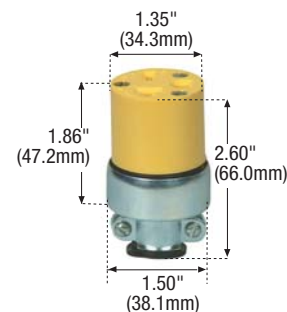

Commercial Specification Grade Plugs and Connectors

2 Pole, 3 Wire Grounding
NEMA 5-15, 15A 125V
NEMA 6-15, 15A 250V
NEMA 5-20, 20A 125V
NEMA 6-20, 20A 250V
NEMA 7-15, 15A 277V

Vinyl Armored and Rubber Plugs

FEATURES

- Solid brass plug blades are firmly embedded in body.
- Terminal screw clamps are designed to contain wire and prevent binding.
- Terminal screws backed out - ready for wiring.
- Terminals in individual chambers to positively insulate conductors.
- Armored housing automatically grounded.
- Combination slot/Phillips head mounting and terminal screws ease installation with power screwdrivers. (Slot/Robertson screws in Canada where available).

Vinyl Armored Plugs

Rating	Cord		Catalog No.				
A	V/AC	NEMA	Description	Diameter	Color	Plug	Connector
15	125	5-15	Straight	0.25-0.625" (6.35-15.87mm)	Yellow	2867	2887
20	125	5-20	Straight	0.25-0.625" (6.35-15.87mm)	Yellow	2809	2228
15	250	6-15	Straight	0.25-.0625" (6.35-15.87mm)	Yellow	2866	2227
20	250	6-20	Straight	0.25-0.625" (6.35-15.87mm)	Yellow	3809	2229
15	277	7-15	Straight	0.25-0.625" (6.35-15.87mm)	Yellow	2839*	—

*Not NOM

Thermoplastic Rubber Plugs

Rating	Cord		Catalog No.				
A	V/AC	NEMA	Description	Diameter	Color	Plug	Connector
15	125	5-15	Straight	0.25-0.60" (6.35-15.24mm)	Black	1709	222*
15	250	6-15	Straight	0.25-0.60" (6.35-15.24mm)	Black	1711	229†
20	250	6-20	Straight	0.25-0.60" (6.35-15.24mm)	Black	1703	—

* Not NOM

† Not NOM or CSA

2229

INDUSTRIAL
COMMERCIAL
RESIDENTIAL

I-16 STRAIGHT BLADE PLUGS AND CONNECTORS

TESTING & CODE COMPLIANCE

- Listed to UL 498 (file no. E15012).
- CSA Certified to C22.2 no. 42 (file no. 2081 (6221-02)).
- NOM Certified, except as noted.

MATERIAL CHARACTERISTICS