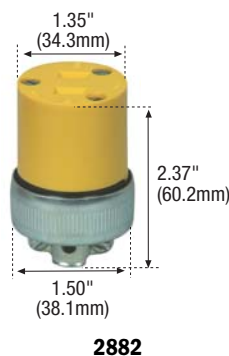

Commercial Grade Plugs and Connectors

FEATURES

- Solid brass plug blades are firmly embedded in body.
- Terminal screw clamps are designed to contain wire and prevent binding.
- Terminal screws backed out – ready for wiring.
- Terminals in individual chambers to positively insulate conductors.
- Vinyl angle plugs have eight possible positions for maximum convenience.
- Vinyl plugs and TPR rubber connectors resist chemical attack and stay flexible in extremely low temperatures.
- Armored housing automatically grounded.
- Combination slot/Phillips head mounting and terminal screws ease installation with power screwdrivers. (Slot/Robertson screws in Canada where available).

Vinyl Plugs and Connectors

Rating A	V/AC	NEMA	Description	Cord Diameter	Color	Catalog No.	
						Plug	Connector
15	125	1-15	Straight	0.25-0.655" (6.35-16.637mm)	Yellow	4862	4882*
			Angle		White	4862ANW*	-

*Not NOM

Vinyl Armored Plugs and Connectors

Rating A	V/AC	NEMA	Description	Cord Diameter	Color	Catalog No.	
						Plug	Connector
15	125	1-15	Straight	0.25-0.625" (6.35-15.87mm)	Yellow	2862	2882*

*Not NOM

Rubber Plugs and Connectors

Rating A	V/AC	NEMA	Description	Cord Diameter	Color	Catalog No.	
						Plug	Connector
15	125	1-15	Straight	0.25-0.60" (6.35-15.24mm)	Black	1723	224*
			Straight Polarized			SA555C*	-

*Not NOM