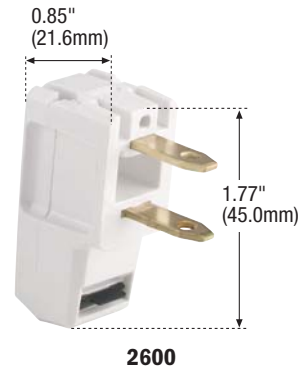

Standard Grade Plugs and Connectors

2 Pole, 2 Wire
NEMA 1-15, 15A 125V

INDUSTRIAL
COMMERCIAL
RESIDENTIAL

I-22 STRAIGHT BLADE PLUGS AND CONNECTORS

Academy® Plugs

FEATURES

- High impact-resistant thermoplastic housing with finger-grip grooves.
- Super Plug™ has right angle design and built-in strain relief.
- Insulation piercing terminals eliminate need for tools – just snap in unstripped wire and device is ready for use.
- Plug blades are firmly embedded in body.

Super Plug™

Rating		NEMA	Description	Cord Size	Color	Catalog No.
A	V/AC					
15	125	1-15	Super Plug™	18-2 SPT-2,	Brown	2600B
				16-2 SPT-2,	Black	2600BK
				18-2 HPN, 16-2 HPN	White	2600W
15	125	1-15	Super Plug™ Polarized	18-2 SPT-2,	Brown	2600-6B
				16-2 SPT-2,	Black	2600-6BK
				18-2 HPN, 16-2 HPN	White	2600-6W

Easy Install Plug

Rating		NEMA	Description	Cord Size	Color	Catalog No.
A	V/AC					
10	125	1-15	Easy Install Plug	18-2 SPT-1	Brown	2601B
					Black	2601BK
					Clear	2601CL
					White	2601W
10	125	1-15	Easy Install Plug Polarized	18-2 SPT-1	Brown	2601-6B
					Black	2601-6BK
					Clear	2601-6CL
					White	2601-6W

TESTING & CODE COMPLIANCE

- Listed to UL 498 (file no. E15012).
- CSA Certified to C22.2 no. 42 (file no. LR2081 (6221-02, 6221-82)).

MATERIAL CHARACTERISTICS

Polycarbonate.
Meets flammability requirements per UL 94, V2 rated.
Temperature Rating: -40°C to 70°C.