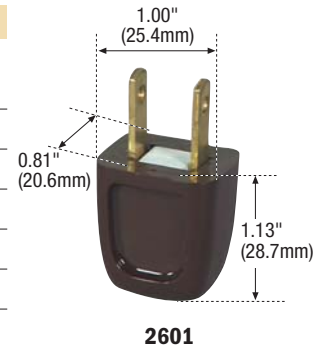

Easy Install Plug

Rating		NEMA	Description	Cord Size	Color	Catalog No.
A	V/AC					
10	125	1-15	Easy Install Plug	18-2 SPT-1	Brown	2601B
					Black	2601BK
					Clear	2601CL
					White	2601W
10	125	1-15	Easy Install Plug Polarized	18-2 SPT-1	Brown	2601-6B
					Black	2601-6BK
					Clear	2601-6CL
					White	2601-6W