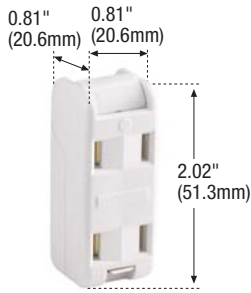

Standard Grade Plugs and Connectors

2 Pole, 2 Wire
NEMA 1-15, 15A 125V

INDUSTRIAL
COMMERCIAL
RESIDENTIAL

I-23 STRAIGHT BLADE PLUGS AND CONNECTORS

TESTING & CODE COMPLIANCE

- All 2607's are listed to UL 498 (file no. E15012).
- All 2607's are NOM Certified.

MATERIAL CHARACTERISTICS

Polycarbonate.
Meets flammability requirements per UL 94, V2 rated.
Temperature Rating:
-40°C to 70°C.

2602

Academy® Outlets

FEATURES

- High impact-resistant thermoplastic housing virtually indestructible.
- Insulation piercing terminals eliminate need for tools – just snap in unstripped wire and device is ready for use.
- Outlets quickly add a receptacle to ordinary household wire.

Outlets

Rating		NEMA	Description	Cord Size	Color	Catalog No.
A	V/AC					
10	125	1-15	Cord End Triple Outlet (Cube Tap)	18-2 SPT-1	Brown	2602B
					White	2602W
10	125	1-15	Cord End Triple Outlet (Table Tap)	18-2 SPT-1	Brown	2603B
					White	2603W
10	125	1-15	Cord End Outlet, Polarized	18-2 SPT-1, 18-2 SPT-2, 18-2 HPN	Brown	2607B
					Black	2607BK
					White	2607W
10	125	1-15	In-Line Outlet, Polarized	18-2 SPT-1, 18-2 HPN	Brown	2606B
					Black	2606BK
					White	2606W
10	125	1-15	In-Line Outlet	18-2 SPT-1	Brown	2609B
					Black	2609BK
					White	2609W