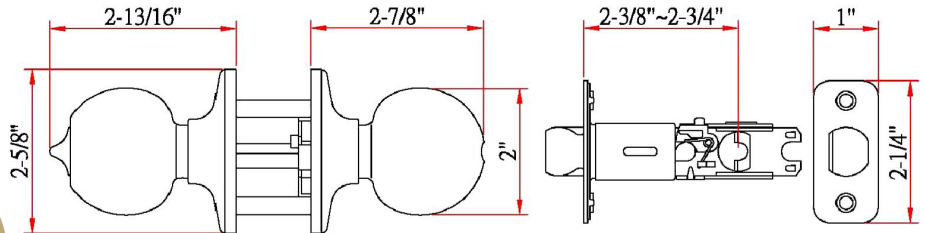

Ball 2-Way Adjustable Privacy Door Knob Polished Brass

SPECIFICATIONS

MATERIAL CONSTRUCTION:	Brass	KEYWAY:	N/A
LOCK FUNCTION:	Privacy	REMOVABLE CORE:	No
DEADBOLT FUNCTION:	N/A	LATCH FACEPLATE I:	Round Corner
EXTERIOR MAX PROJECTION:	2.81"	LATCH BACKSET:	Adj: 2-3/8" - 2-3/4"
INTERIOR MAX PROJECTION:	2.81"	LATCH TYPE:	2 Way (fixed faceplate)
KOB VS. LEVER:	Knob	LATCHBOLT THROW DISTANCE:	0.5"
KNOB DIMENSIONS:	2" H x 2" W x 2" D	# PINS IN CYLINDER:	N/A
LEVER LENGTH:	N/A	ANTI-BUMP PIN INSTALLED:	N/A
ROSE DIMENSIONS:	2.63" H x 2.63" W x 2.63" D	# KEYS INCLUDED:	N/A
ROSETTE / ESCUTCHEON SHAPE:	Round	SPINDLE TYPE:	Half-Moon
CROSS BORE:	2.13"	MOUNTING HARDWARE INCLUDED:	Yes
EDGE BORE:	1"	TOOLS NEEDED FOR INSTALLATION:	Phillips Screwdriver
HANDING:	Reversible	ASSEMBLED WEIGHT:	1.05 lbs.
REKEYABLE?:	No		