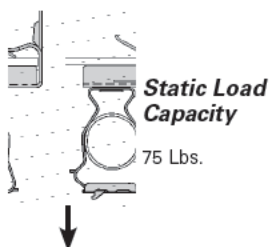

- Unique Guide-Rite™ Fastener provides for fast and easy installation.
- Fasteners will rotate 360°.
- Simply installed with a hammer and pliers.

## Guide-Rite Conduit To Beam Fasteners

UPC/Part Number	Catalog Number	Conduit Size	Flange Thickness	Box Qty.
78101118450	<b>BG-6-U-2-4*</b>	3/8"	1/8" - 1/4"	100
78101118455	<b>BG-6-U-5-8*</b>	3/8"	5/16" - 1/2"	100
78101118460	<b>BG-6-U-9-12*</b>	3/8"	9/16" - 3/4"	100
78101118525	<b>BG-8-12-U-2-4</b>	1/2", 3/4"	1/8" - 1/4"	100
78101118530	<b>BG-8-12-U-5-8</b>	1/2", 3/4"	5/16" - 1/2"	100
78101118535	<b>BG-8-12-U-9-12</b>	1/2", 3/4"	9/16" - 3/4"	100
78101118625	<b>BG-16-U-2-4</b>	1"	1/8" - 1/4"	100
78101118630	<b>BG-16-U-5-8</b>	1"	5/16" - 1/2"	100
78101118635	<b>BG-16-U-9-12</b>	1"	9/16" - 3/4"	100
78101118680	<b>BG-20-U-2-4</b>	1 1/4"	1/8" - 1/4"	100
78101118685	<b>BG-20-U-5-8</b>	1 1/4"	5/16" - 1/2"	100
78101118690	<b>BG-20-U-9-12</b>	1 1/4"	9/16" - 3/4"	100
78101118720	<b>BG-24-U-2-4</b>	1 1/2"	1/8" - 1/4"	50
78101118725	<b>BG-24-U-5-8</b>	1 1/2"	5/16" - 1/2"	50
78101118730	<b>BG-24-U-9-12</b>	1 1/2"	9/16" - 3/4"	50
78101118760	<b>BG-32-U-2-4</b>	2"	1/8" - 1/4"	50
78101118765	<b>BG-32-U-5-8</b>	2"	5/16" - 1/2"	50
78101118770	<b>BG-32-U-9-12</b>	2"	9/16" - 3/4"	50

Patent #4958792

\* BG-6 will accept the following range  $\varnothing.420 - \varnothing.675$ : 14/2 thru 10/4 MC/AC cable and 5/16" or 3/8" flexible conduit

Read safety/installation instruction sheets in packages before use. These products are designed for positioning only. No load rating.