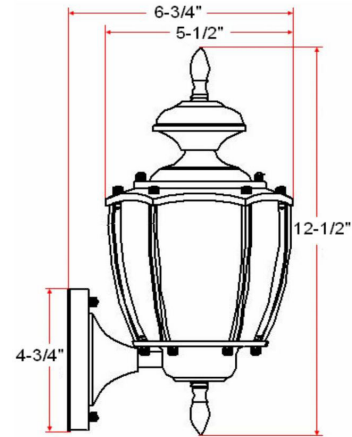

Jackson I-Light Outdoor Wall Light

Antique Brass

SPECIFICATIONS

MOUNTING:	Wall Mount	LED BRIGHTNESS (LUMENS):	N/A
SLOPED CEILING ADAPTABLE:	No	LED COLOR CORRELATED TEMPERATURE (CCT):	N/A
LAMP TYPE 1:	1 lamp 60W Incandescent A19 Medium base bulb	LED COLOR RENDERING INDEX (CRI):	N/A
BULB INCLUDED:	No	LED EFFICACY:	N/A
WATTS PER BULB:	60W	LED AVERAGE RATED LIFE:	N/A
TOTAL WATTAGE:	60W	ENERGY EFFICIENT:	No
DIMMABLE:	Yes	LIGHTING AMPS:	N/A
MATERIAL CONSTRUCTION:	Copper	VOLTAGE:	120V
ASSEMBLED DIMENSIONS:	5.5" L x 12.5" H x 7.1" D		
WEIGHT:	2.57 lbs.		
BACKPLATE DIMENSIONS:	4.59" H x 4.59" W		
CANOPY CEILING DIMENSIONS:	N/A		
GLASS/SHADE DIMENSIONS:	N/A		
GLASS/SHADE MATERIAL:	Glass		
GLASS/SHADE TYPE:	Clear		
GLASS/SHADE COLOR:	Clear		