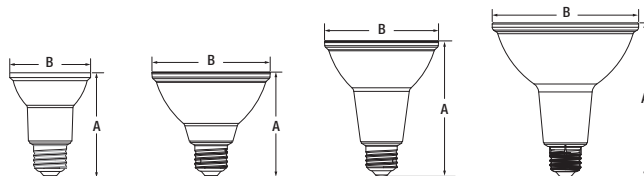

1. Hours lifetime with 70% lumen maintenance
2. Thermally stable typical CCT (±10%)
3. CRI – Color Rendering Index (typical)
4. Thermally stable typical lumens (±10%)

*Once this item runs out of stock, inventory will be depleted.

Physical Information

Lamp Description	(A) MOL	(B) Diameter
LED PAR20	3.27 in	2.51 in
LED PAR30	3.34 in	3.74 in
LED PAR30LN	4.44 in	3.74 in
LED PAR38	5.11 in	4.80 in